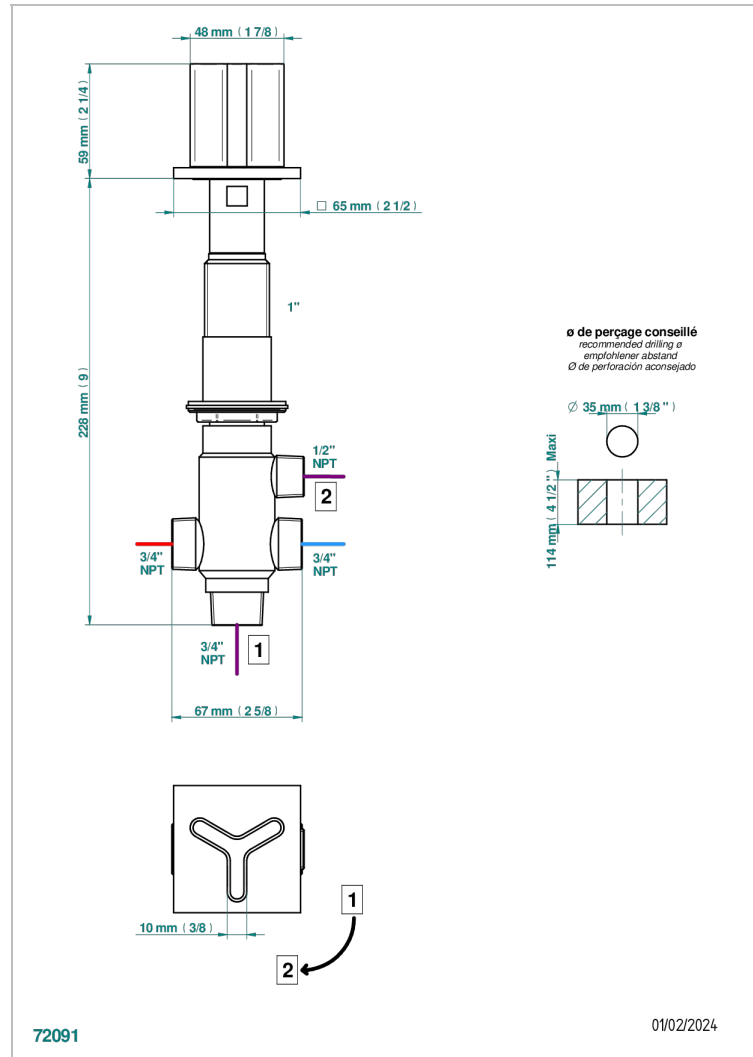

ICON-X CARBON GOLD

U7S-50/4/VG

Rim mounted 4 way diverter : 2 inlets and 2 outlets

CHARACTERISTIC

- Icon-x carbon gold
- Rim mounted 4 way diverter : 2 inlets and 2 outlets

AVAILABLE FINITIONS

Antique nickel - H28
Black ceram - D30
Blush PVD - H62
Brass color PVD - H49
Brown bronze color PVD - F33
Gold color PVD - H52