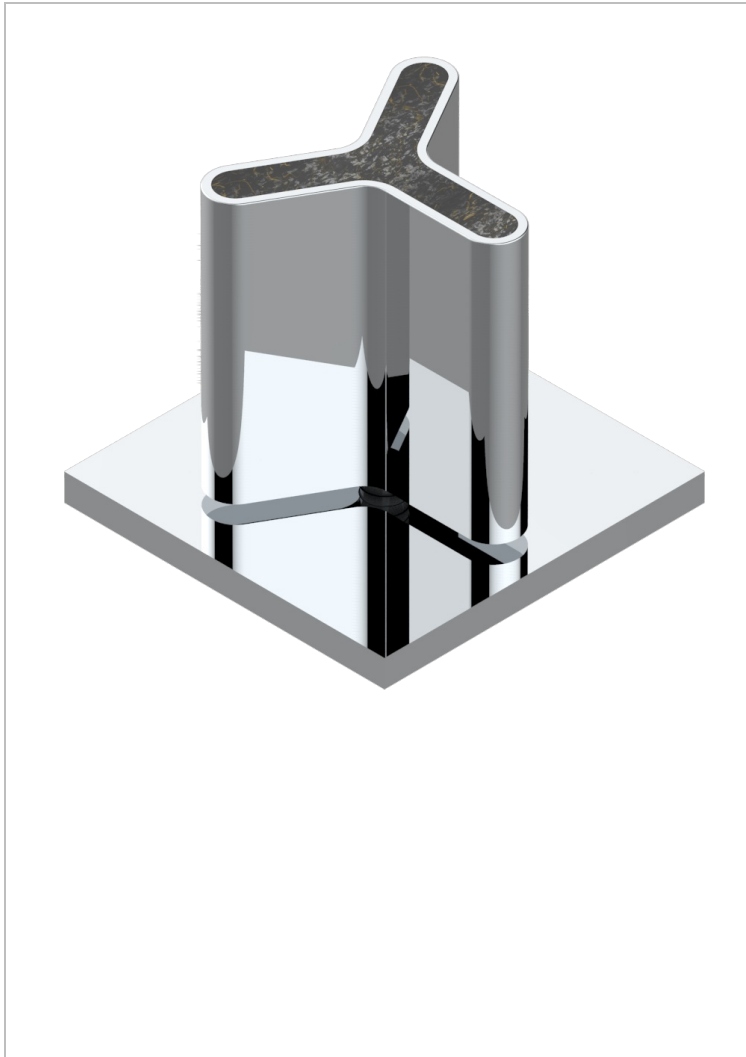

ICON-X CARBON GOLD

U7S-50/4/VG

Rim mounted 4 way diverter : 2 inlets and 2 outlets

CHARACTERISTIC

- Icon-x carbon gold
- Rim mounted 4 way diverter : 2 inlets and 2 outlets

AVAILABLE FINITIONS

Antique nickel - H28
Black ceram - D30
Blush PVD - H62
Brass color PVD - H49
Brown bronze color PVD - F33
Gold color PVD - H52

Graphite PVD - H64
Matt Umber PVD - H67
Matt blush PVD - H60
Matt brass color PVD - H50
Matt brown bronze color PVD - F34
Matt chrome - C02

Matt gold - F07
Matt gold color PVD - H53
Matt graphite PVD - H65
Matt nickel (color finish) - C01
Matt nickel color PVD - H56
Nickel color PVD - H55

Polished chrome (color finish) - A02
Polished gold (color finish) - F01
Polished nickel - B01
Soft gold - F30
Soft matt gold - F31
Umber PVD - H66