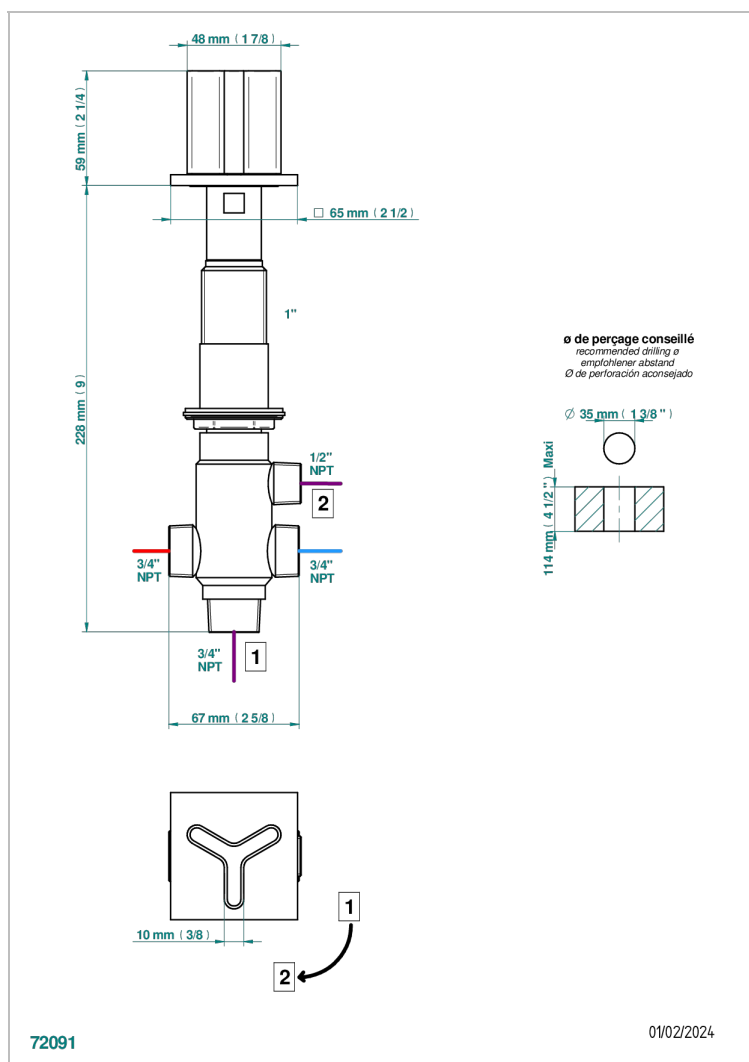

ICON-X CARBON GOLD

U7S-504VGUS

2-function deck diverter with trim

CHARACTERISTIC

- Icon-x carbon gold
- 2-function deck diverter with trim

AVAILABLE FINITIONS

Black ceram - D30
Blush PVD - H62
Brass color PVD - H49
Brown bronze color PVD - F33
Chrome polished - A02
Gold color PVD - H52