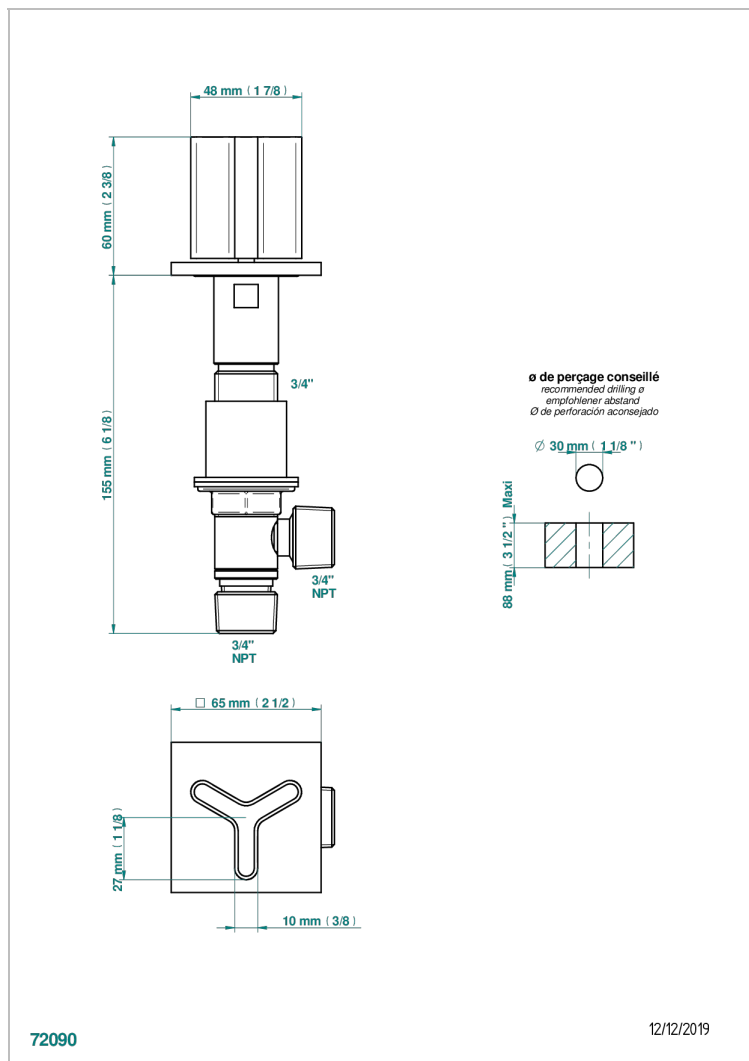

# ICON-X CARBON GOLD

U7S-36

Rim mounted 3/4" valve

## CHARACTERISTIC

- Icon-x carbon gold
- Rim mounted 3/4" valve