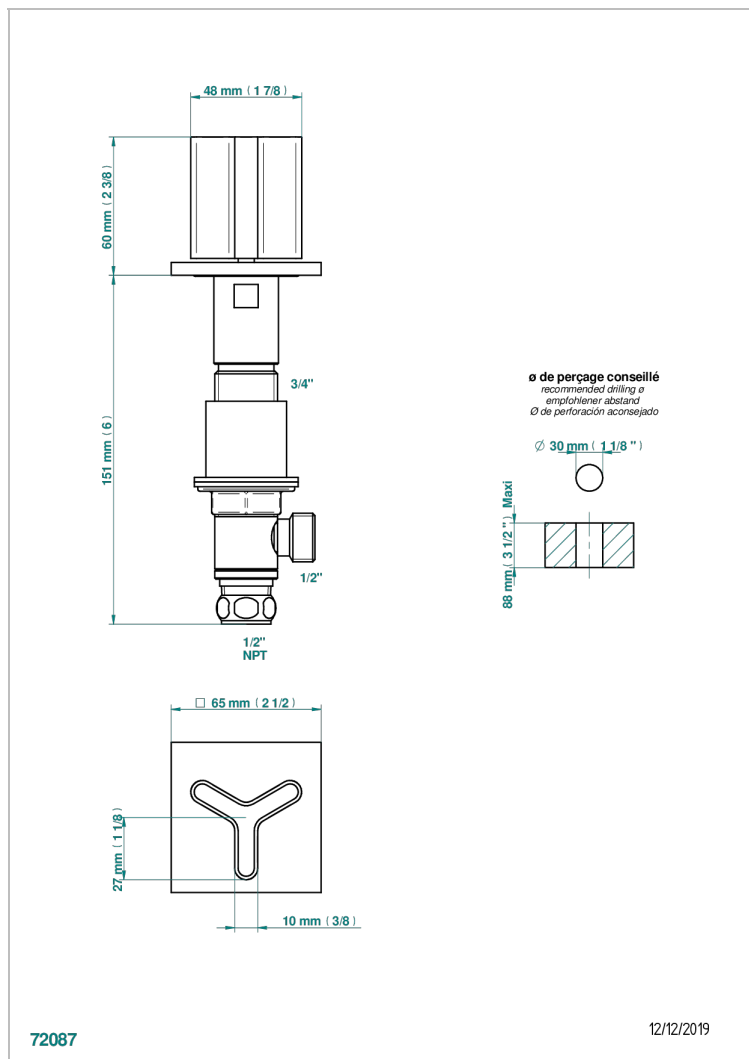

ICON-X CARBON GOLD

U7S-35/US

1/2" deck valve with trim for lavatory

CHARACTERISTIC

- Icon-x carbon gold
- 1/2" deck valve with trim for lavatory

AVAILABLE FINITIONS

Black ceram - D30
Blush PVD - H62
Brass color PVD - H49
Brown bronze color PVD - F33
Chrome polished - A02
Gold color PVD - H52