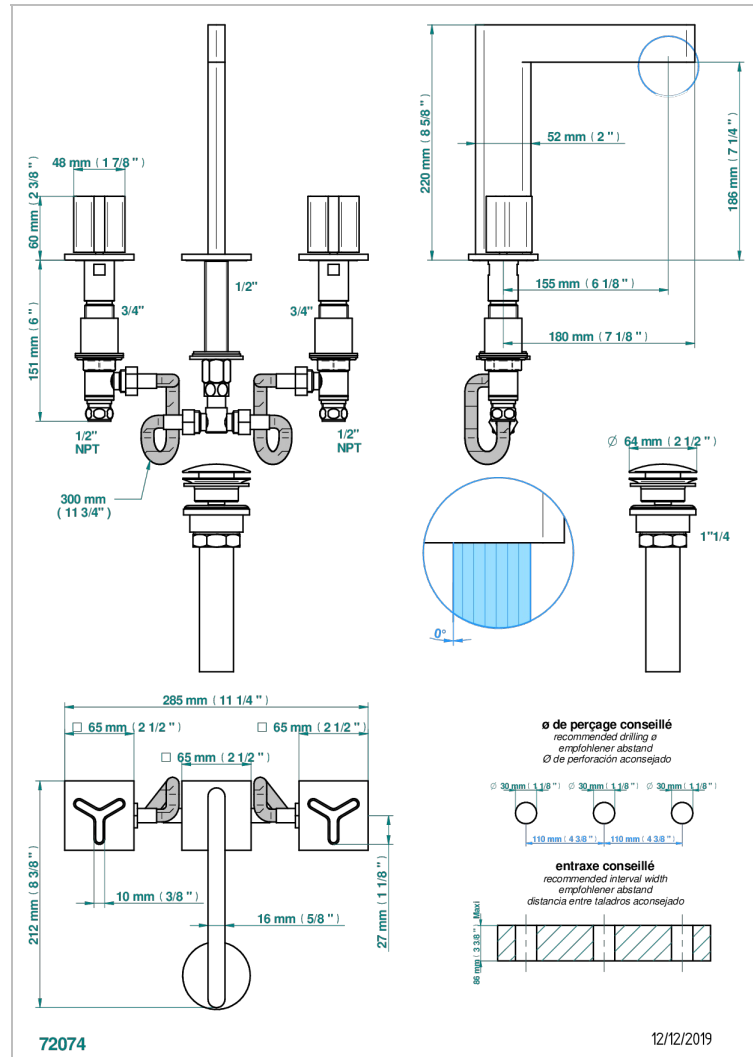

# ICON-X TITANIO

U7L-151/US

Rim mounted 3-hole basin mixer with waste

## CARACTERÍSTICAS

- Icon-x titanio
- Rim mounted 3-hole basin mixer with waste