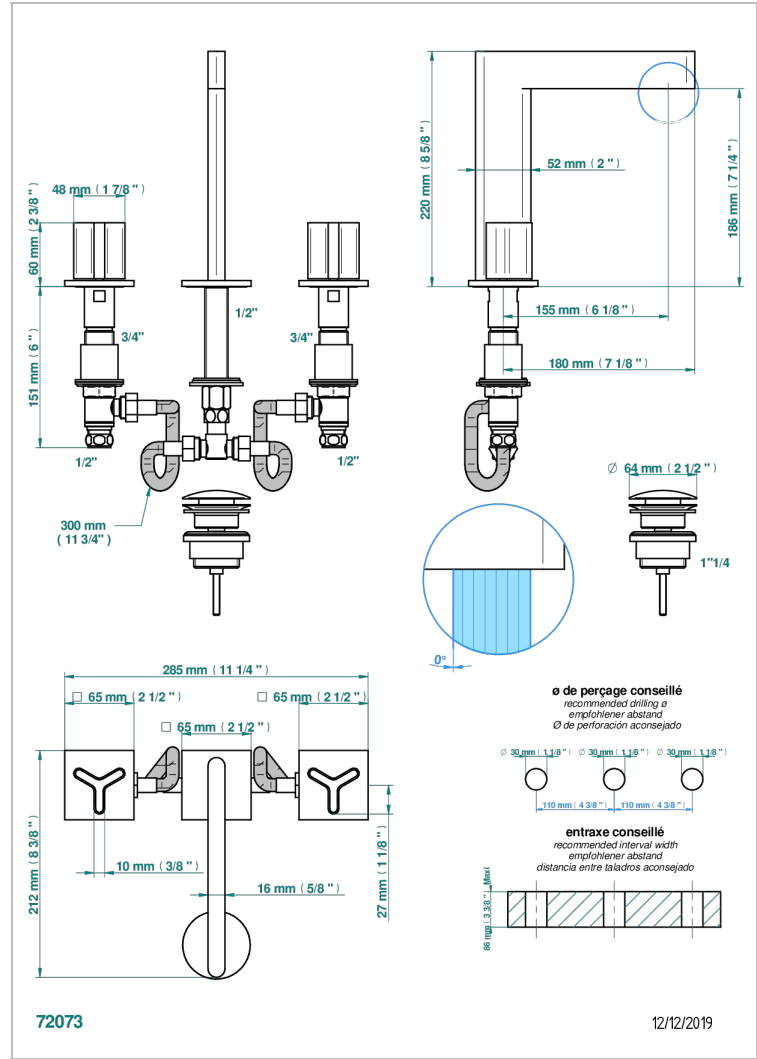

ICON-X TITANIUM

U7L-151

Rim mounted 3-hole basin mixer with waste

CHARACTERISTIC

- ACS : 18ACCLY393
- NF : NF EN 200 - IA - Chrome

STANDARDS

AVAILABLE FINITIONS

Antique nickel - H28
Black ceram - D30
Blush PVD - H62
Brass color PVD - H49
Brown bronze color PVD - F33
Gold color PVD - H52