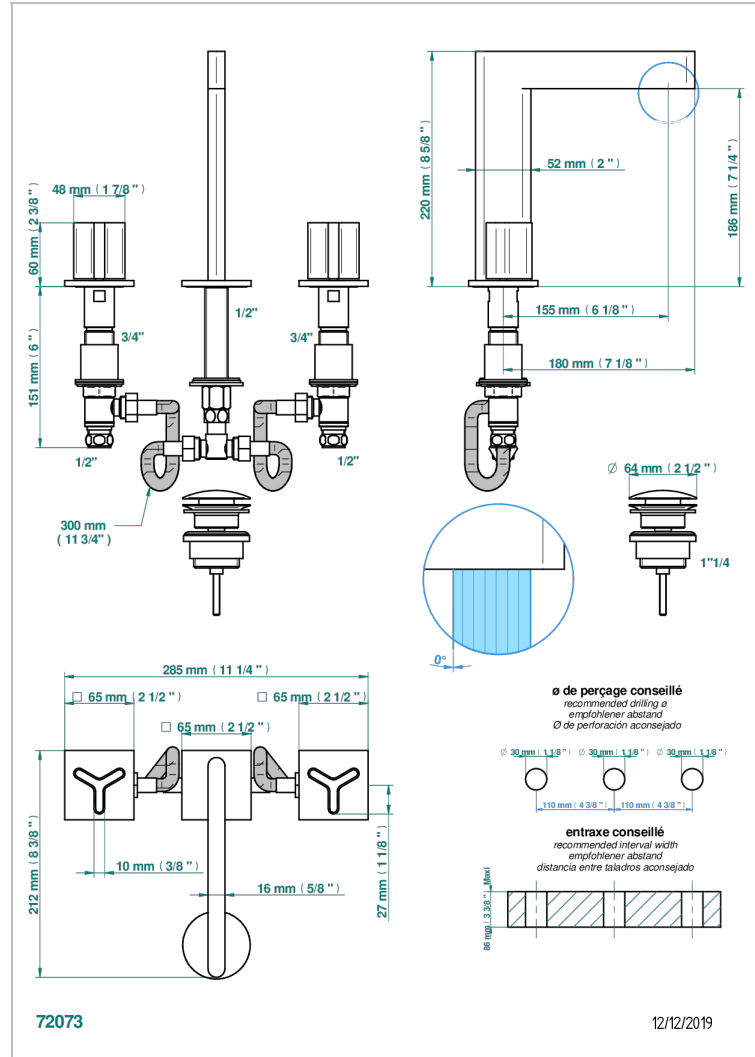

ICON-X TITANIUM

U7L-151

Rim mounted 3-hole basin mixer with waste

CHARACTERISTIC

- ACS : 18ACCLY393
- NF : NF EN 200 - IA - Chrome

STANDARDS

AVAILABLE FINITIONS

Antique nickel - H28
Black ceram - D30
Blush PVD - H62
Brass color PVD - H49
Brown bronze color PVD - F33
Gold color PVD - H52