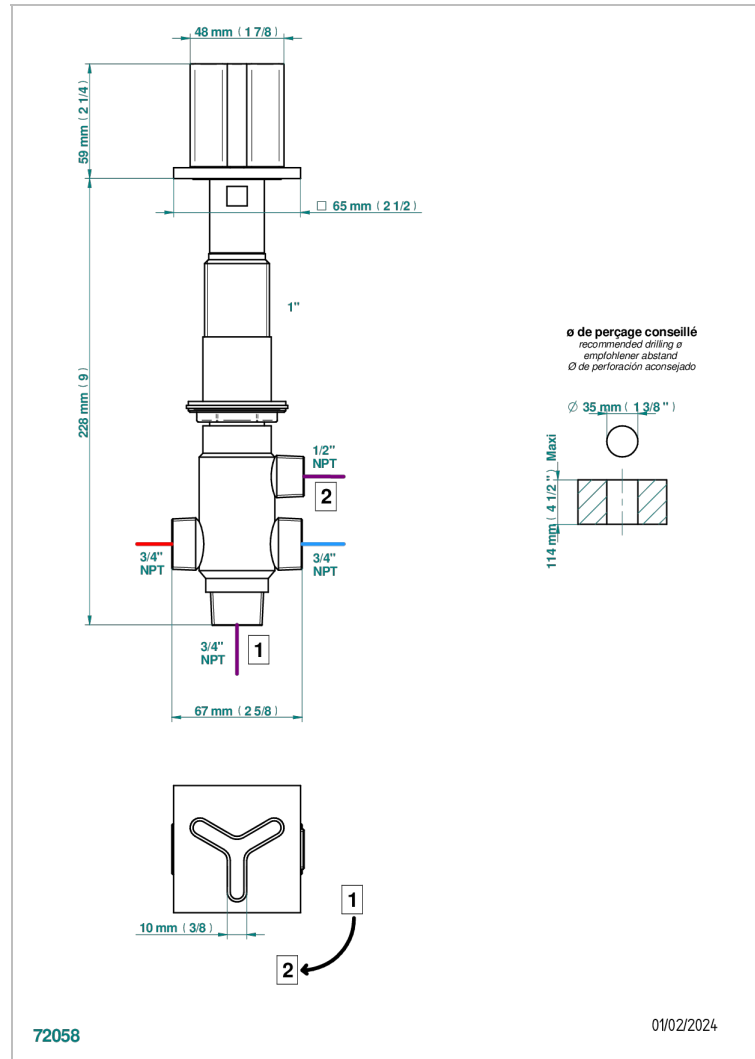

ICON-X TITANIUM

U7L-50/4/VG

Rim mounted 4 way diverter : 2 inlets and 2 outlets

CHARACTERISTIC

- Icon-x titanium
- Rim mounted 4 way diverter : 2 inlets and 2 outlets

AVAILABLE FINITIONS

Antique nickel - H28
Black ceram - D30
Blush PVD - H62
Brass color PVD - H49
Brown bronze color PVD - F33
Gold color PVD - H52