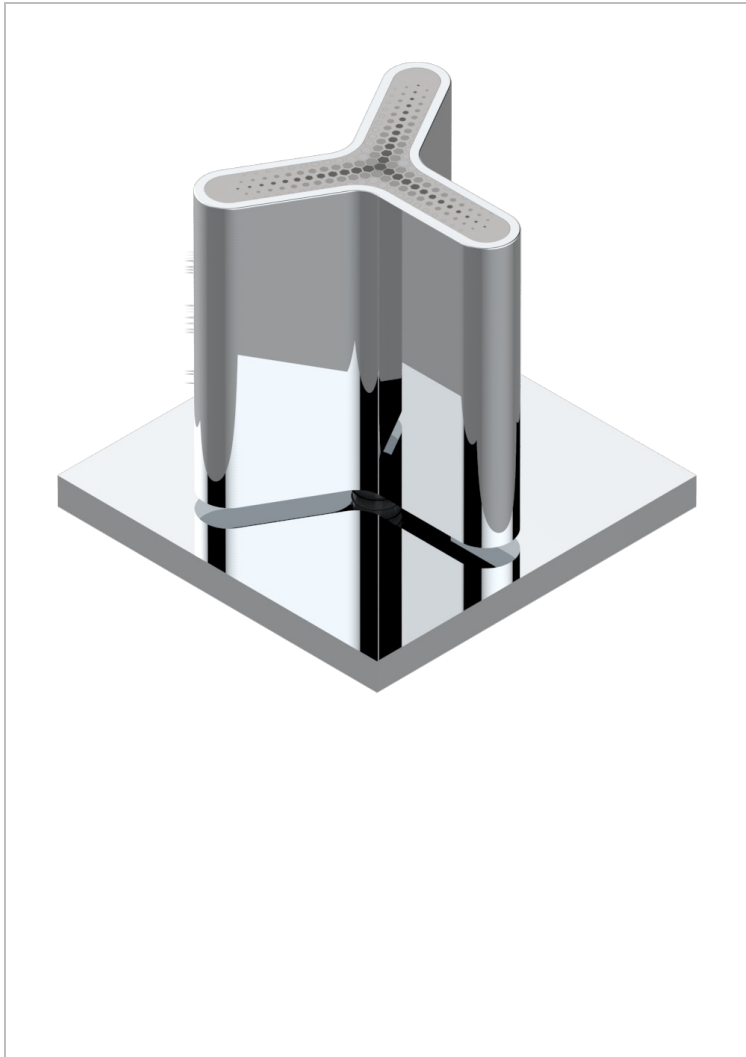

ICON-X TITANIUM

U7L-50/4/VG

Rim mounted 4 way diverter : 2 inlets and 2 outlets

CHARACTERISTIC

- Icon-x titanium
- Rim mounted 4 way diverter : 2 inlets and 2 outlets

AVAILABLE FINITIONS

Antique nickel - H28
Black ceram - D30
Blush PVD - H62
Brass color PVD - H49
Brown bronze color PVD - F33
Gold color PVD - H52

Graphite PVD - H64
Matt Umber PVD - H67
Matt blush PVD - H60
Matt brass color PVD - H50
Matt brown bronze color PVD - F34
Matt chrome - C02

Matt gold - F07
Matt gold color PVD - H53
Matt graphite PVD - H65
Matt nickel (color finish) - C01
Matt nickel color PVD - H56
Nickel color PVD - H55

Polished chrome (color finish) - A02
Polished gold (color finish) - F01
Polished nickel - B01
Soft gold - F30
Soft matt gold - F31
Umber PVD - H66