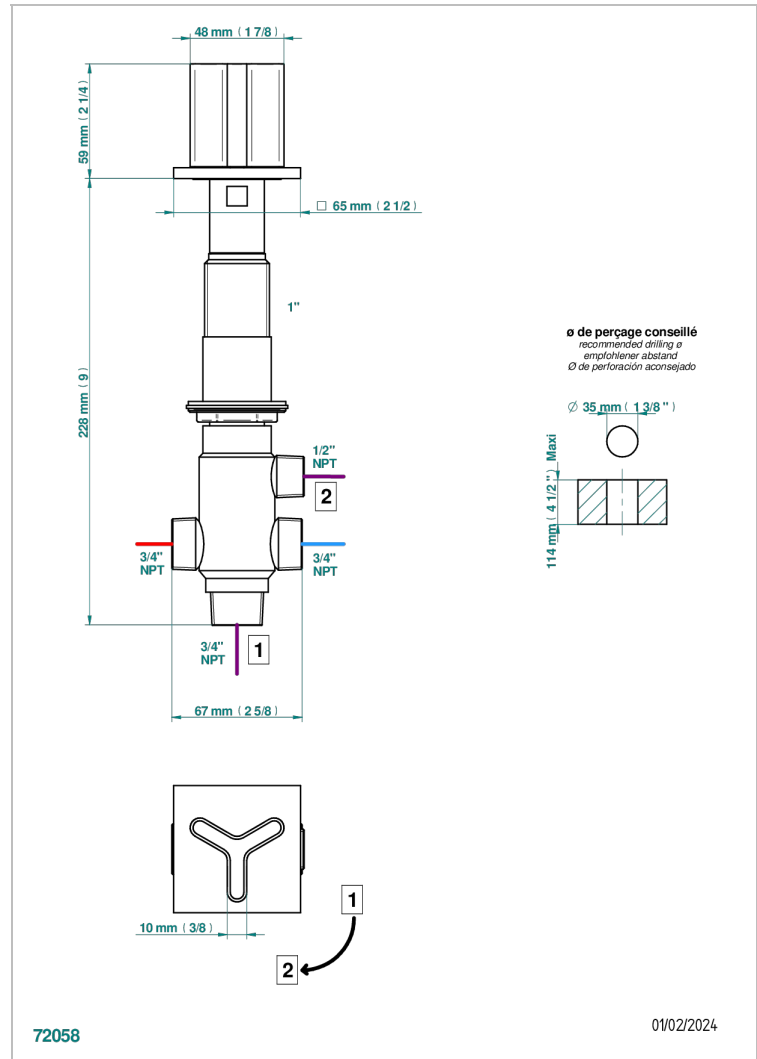

# ICON-X TITANIUM

U7L-504VGUS

2-function deck diverter with trim

## CHARACTERISTIC

- Icon-x titanium
- 2-function deck diverter with trim