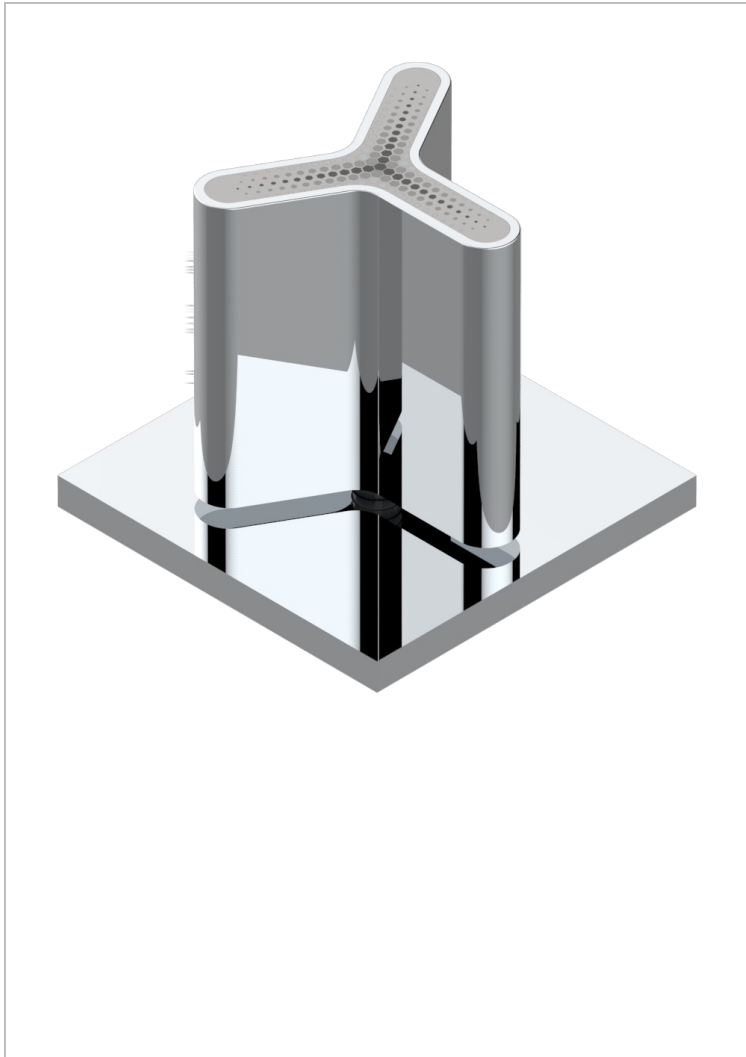

# ICON-X TITANIUM

U7L-504VGUS

2-function deck diverter with trim

## CHARACTERISTIC

- Icon-x titanium
- 2-function deck diverter with trim

## AVAILABLE FINITIONS

Black ceram - D30  
Blush PVD - H62  
Brass color PVD - H49  
Brown bronze color PVD - F33  
Chrome polished - A02  
Gold color PVD - H52

Gold mat - F07  
Gold polished - F01  
Graphite PVD - H64  
Matt Umber PVD - H67  
Matt blush PVD - H60  
Matt brass color PVD - H50