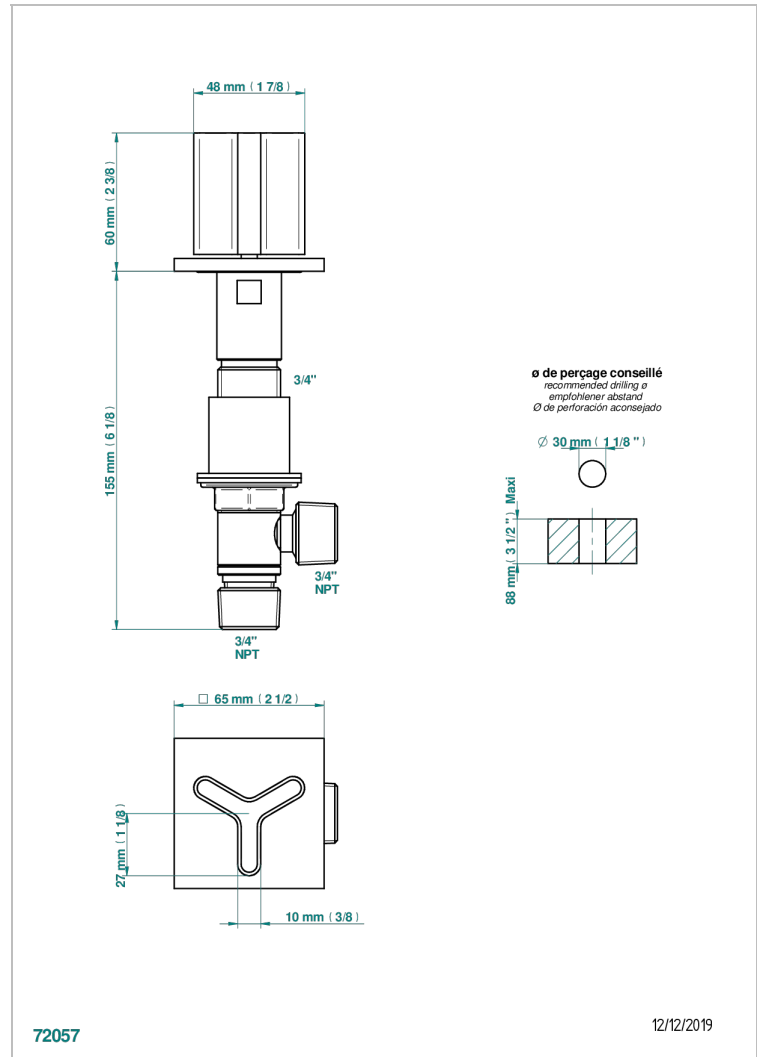

ICON-X TITANIUM

U7L-36

Rim mounted 3/4" valve

CHARACTERISTIC

- Icon-x titanium
- Rim mounted 3/4" valve

AVAILABLE FINITIONS

Antique nickel - H28
Black ceram - D30
Blush PVD - H62
Brass color PVD - H49
Brown bronze color PVD - F33
Gold color PVD - H52