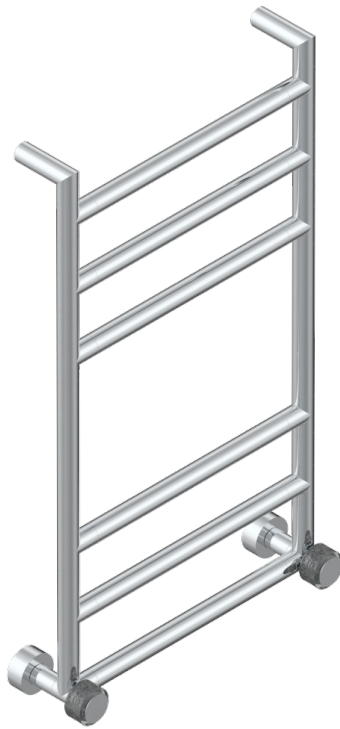

NEW PARADISE

U5P-TWR6H2

THG[®]
PARIS

Contemporary round towel warmer, 6 rails, 533 mm x 922 mm, hydronic with 2 stylised handles

CHARACTERISTIC

- New Paradise
- Contemporary round towel warmer, 6 rails, 533 mm x 922 mm, hydronic with 2 stylised handles

TECHNICAL SPECS

- Pression : 0,5 bars < P < 3 bars (recommandée)
- Pressure : 7.25 psi < P < 43.5 psi (advised)
- Température eau maximale conseillée : 60°C
- Maximum water temperature advised: 140°F
- Hauteur minimale au sol (maximum height from the ground) : 60 cm (24")
- Puissance / Power : 88W à Delta T 30