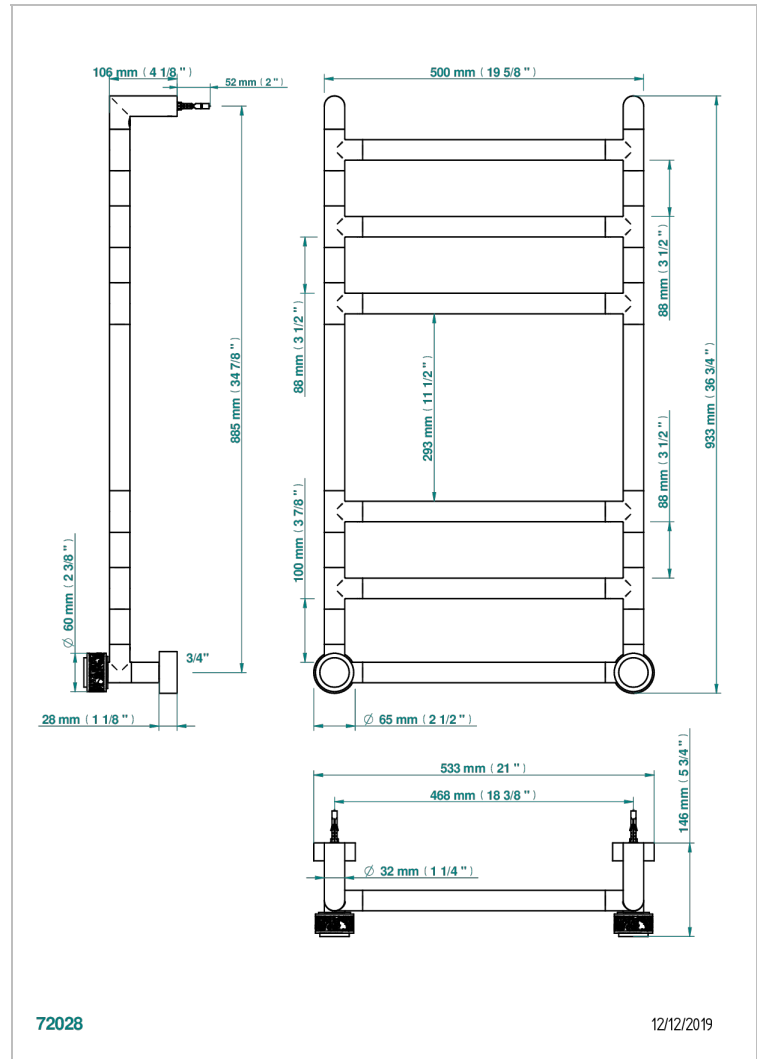

NEW PARADISE

U5P-TWR6H2

THG[®]
PARIS

Contemporary round towel warmer, 6 rails, 533 mm x 922 mm, hydronic with 2 stylised handles

CHARACTERISTIC

- New Paradise
- Contemporary round towel warmer, 6 rails, 533 mm x 922 mm, hydronic with 2 stylised handles

TECHNICAL SPECS

- Pression : 0,5 bars < P < 3 bars (recommandée)
- Pressure : 7.25 psi < P < 43.5 psi (advised)
- Température eau maximale conseillée : 60°C
- Maximum water temperature advised: 140°F
- Hauteur minimale au sol (maximum height from the ground) : 60 cm (24")
- Puissance / Power : 88W à Delta T 30