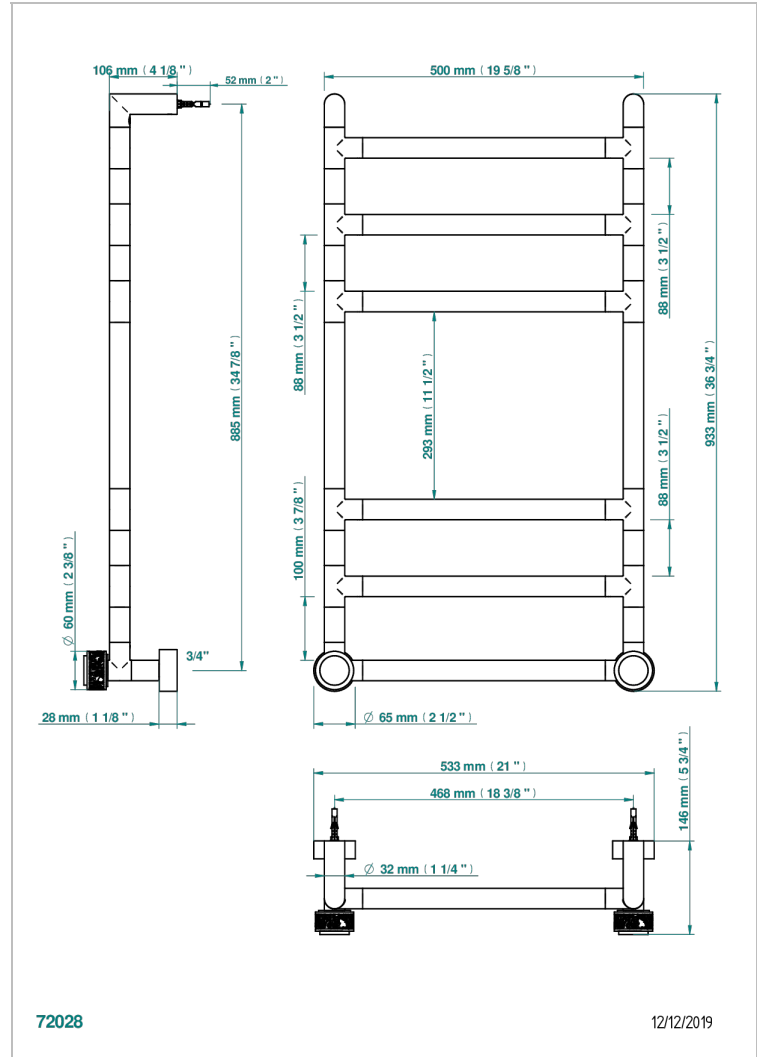

NEW PARADISE

U5P-TWR6H2

THG[®]
PARIS

Contemporary round towel warmer, 6 rails, 533 mm x 922 mm, hydronic with 2 stylised handles

CHARACTERISTIC

- New Paradise
- Contemporary round towel warmer, 6 rails, 533 mm x 922 mm, hydronic with 2 stylised handles

TECHNICAL SPECS

- Pression : 0,5 bars < P < 3 bars (recommandée)
- Pressure : 7.25 psi < P < 43.5 psi (advised)
- Température eau maximale conseillée : 60°C
- Maximum water temperature advised: 140°F
- Hauteur minimale au sol (maximum height from the ground) : 60 cm (24")
- Puissance / Power : 88W à Delta T 30