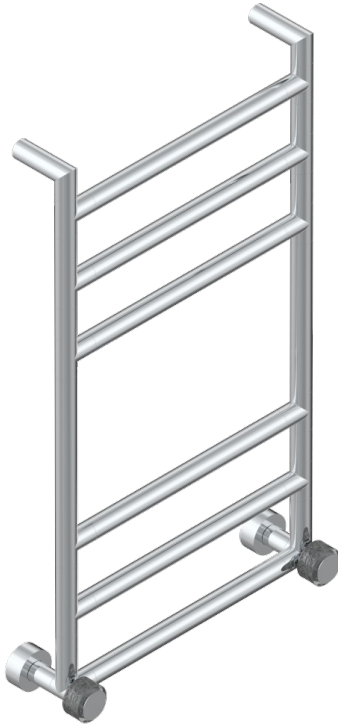

NEW PARADISE

U5P-TWR6H2

THG[®]
PARIS

Contemporary round towel warmer, 6 rails, 533 mm x 922 mm, hydronic with 2 stylised handles

CHARACTERISTIC

- New Paradise
- Contemporary round towel warmer, 6 rails, 533 mm x 922 mm, hydronic with 2 stylised handles

TECHNICAL SPECS

- Pression : 0,5 bars < P < 3 bars (recommandée)
- Pressure : 7.25 psi < P < 43.5 psi (advised)
- Température eau maximale conseillée : 60°C
- Maximum water temperature advised: 140°F
- Hauteur minimale au sol (maximum height from the ground) : 60 cm (24")
- Puissance / Power : 88W à Delta T 30