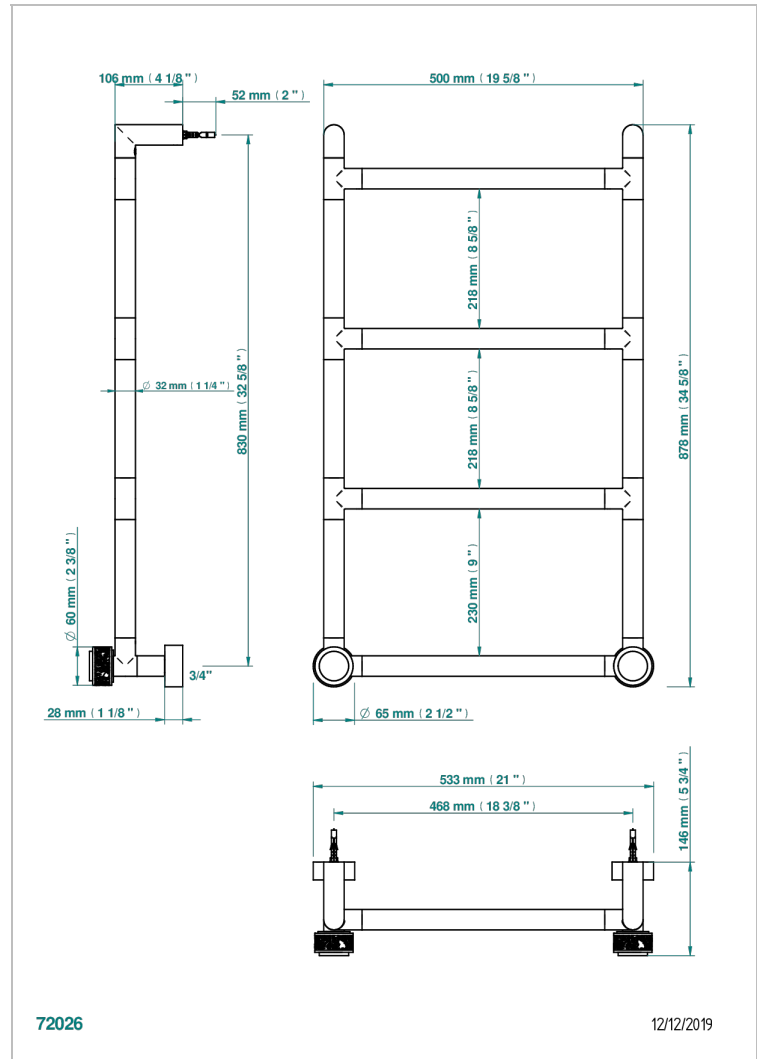

NEW PARADISE

U5P-TWR4H2

THG[®]
PARIS

Contemporary round towel warmer, 4 rails, 533 mm x 867 mm, hydronic with 2 stylised handles

CHARACTERISTIC

- New Paradise
- Contemporary round towel warmer, 4 rails, 533 mm x 867 mm, hydronic with 2 stylised handles

TECHNICAL SPECS

- Pression : 0,5 bars < P < 3 bars (recommandée)
- Pressure : 7.25 psi < P < 43.5 psi (advised)
- Température eau maximale conseillée : 60°C
- Maximum water temperature advised: 140°F
- Hauteur minimale au sol (maximum height from the ground) : 60 cm (24")
- Puissance / Power : 59W à Delta T 30