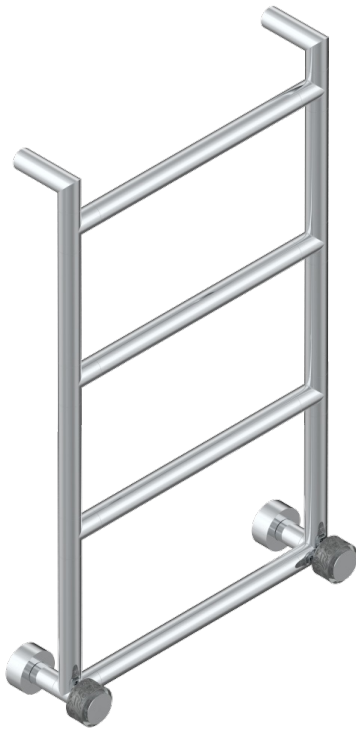

NEW PARADISE

U5P-TWR4H2

THG[®]
PARIS

Contemporary round towel warmer, 4 rails, 533 mm x 867 mm, hydronic with 2 stylised handles

CHARACTERISTIC

- New Paradise
- Contemporary round towel warmer, 4 rails, 533 mm x 867 mm, hydronic with 2 stylised handles

TECHNICAL SPECS

- Pression : 0,5 bars < P < 3 bars (recommandée)
- Pressure : 7.25 psi < P < 43.5 psi (advised)
- Température eau maximale conseillée : 60°C
- Maximum water temperature advised: 140°F
- Hauteur minimale au sol (maximum height from the ground) : 60 cm (24")
- Puissance / Power : 59W à Delta T 30

Matt graphite PVD - H65
Matt nickel (color finish) - C01
Matt nickel color PVD - H56
Nickel color PVD - H55
Polished chrome (color finish) - A02
Polished gold (color finish) - F01

Polished nickel - B01
Soft gold - F30
Soft matt gold - F31
Umber PVD - H66