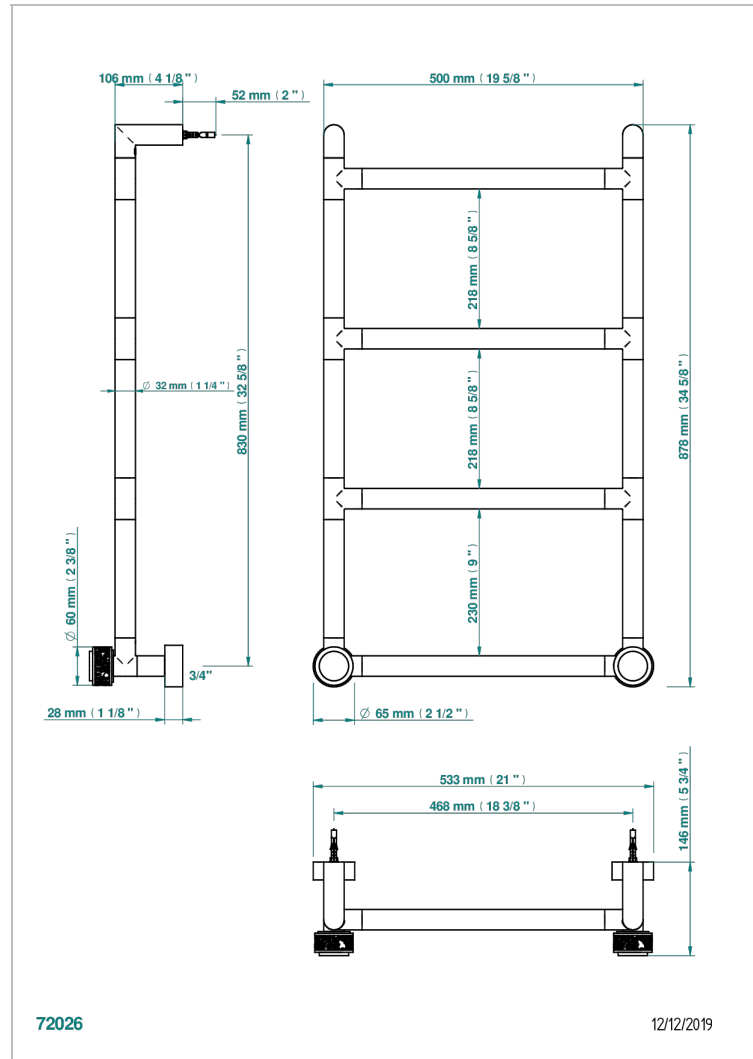

# NEW PARADISE

U5P-TWR4H2

THG<sup>®</sup>  
PARIS

Contemporary round towel warmer, 4 rails, 533 mm x 867 mm, hydronic with 2 stylised handles

## CHARACTERISTIC

- New Paradise
- Contemporary round towel warmer, 4 rails, 533 mm x 867 mm, hydronic with 2 stylised handles

## TECHNICAL SPECS

- Pression : 0,5 bars < P < 3 bars (recommandée)
- Pressure : 7.25 psi < P < 43.5 psi (advised)
- Température eau maximale conseillée : 60°C
- Maximum water temperature advised: 140°F
- Hauteur minimale au sol (maximum height from the ground) : 60 cm (24")
- Puissance / Power : 59W à Delta T 30