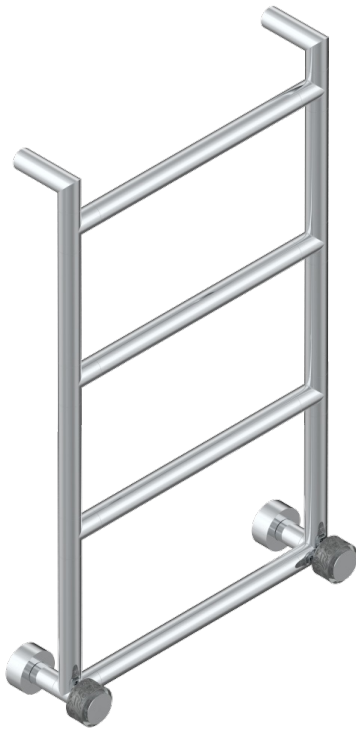

# NEW PARADISE

U5P-TWR4H2

THG<sup>®</sup>  
PARIS

Contemporary round towel warmer, 4 rails, 533 mm x 867 mm, hydronic with 2 stylised handles

## CHARACTERISTIC

- New Paradise
- Contemporary round towel warmer, 4 rails, 533 mm x 867 mm, hydronic with 2 stylised handles

## TECHNICAL SPECS

- Pression : 0,5 bars < P < 3 bars (recommandée)
- Pressure : 7.25 psi < P < 43.5 psi (advised)
- Température eau maximale conseillée : 60°C
- Maximum water temperature advised: 140°F
- Hauteur minimale au sol (maximum height from the ground) : 60 cm (24")
- Puissance / Power : 59W à Delta T 30