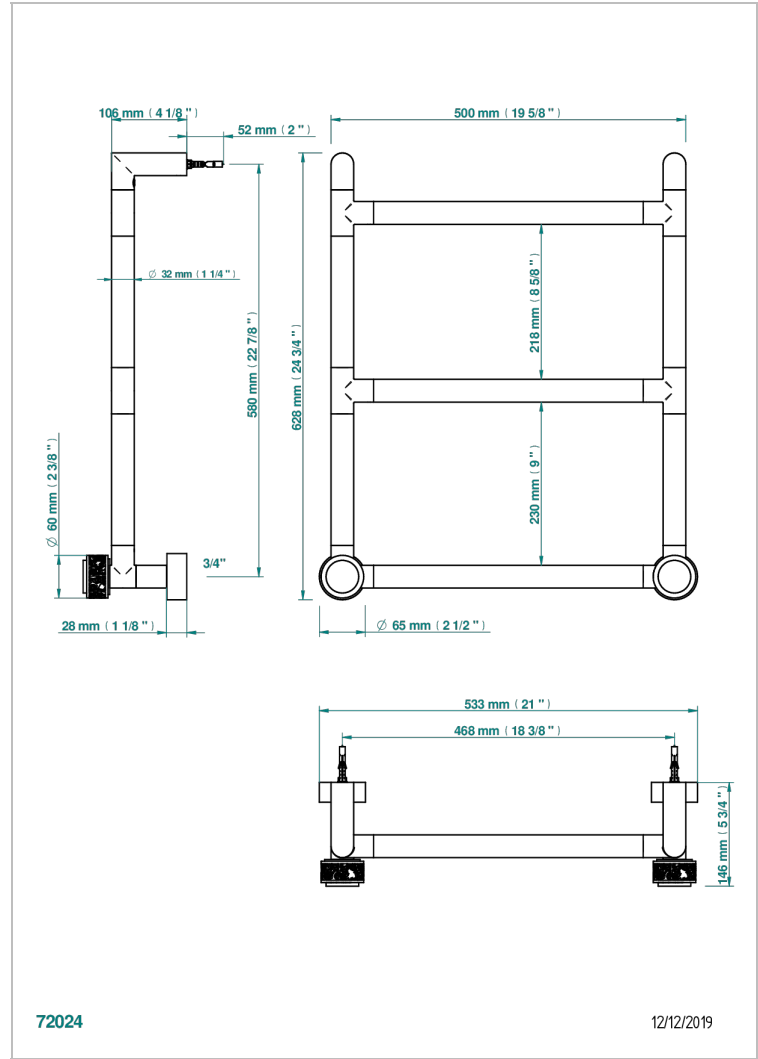

Contemporary round towel warmer, 3 rails, 533 mm x 617 mm, hydronic with 2 stylised handles

CARACTERÍSTICAS

- New Paradise
- Contemporary round towel warmer, 3 rails, 533 mm x 617 mm, hydronic with 2 stylised handles

ESPECIFICACIONES TÉCNICAS

- Pression : 0,5 bars < P < 3 bars (recommandée)
- Pressure : 7.25 psi < P < 43.5 psi (advised)
- Température eau maximale conseillée : 60°C
- Maximum water temperature advised: 140°F
- Hauteur minimale au sol (maximum height from the ground) : 60 cm (24")
- Puissance / Power : 44W à Delta T 30