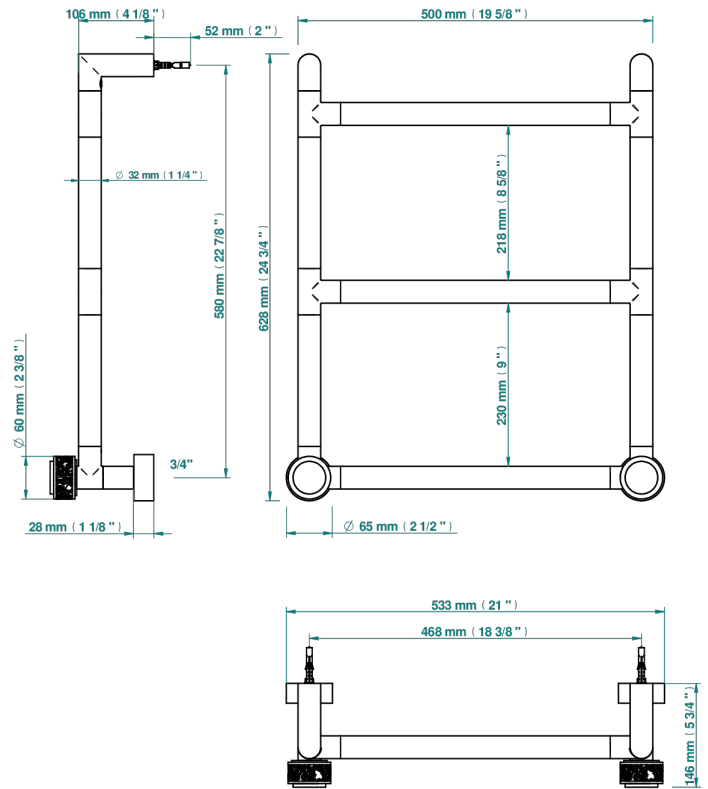

# NEW PARADISE

U5P-TWR3H2

THG<sup>®</sup>  
PARIS

Contemporary round towel warmer, 3 rails, 533 mm x 617 mm, hydronic with 2 stylised handles

72024

12/12/2019

## CHARACTERISTIC

- New Paradise
- Contemporary round towel warmer, 3 rails, 533 mm x 617 mm, hydronic with 2 stylised handles

## TECHNICAL SPECS

- Pression : 0,5 bars < P < 3 bars (recommandée)
- Pressure : 7.25 psi < P < 43.5 psi (advised)
- Température eau maximale conseillée : 60°C
- Maximum water temperature advised: 140°F
- Hauteur minimale au sol (maximum height from the ground) : 60 cm (24")
- Puissance / Power : 44W à Delta T 30