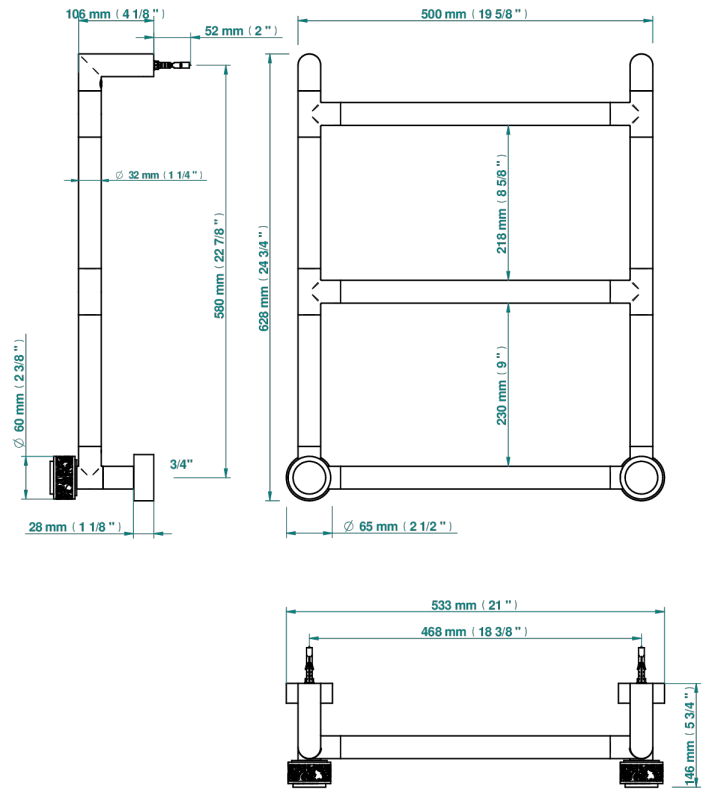

# NEW PARADISE

U5P-TWR3H2

THG<sup>®</sup>  
PARIS

Contemporary round towel warmer, 3 rails, 533 mm x 617 mm, hydronic with 2 stylised handles

72024

12/12/2019

## CHARACTERISTIC

- New Paradise
- Contemporary round towel warmer, 3 rails, 533 mm x 617 mm, hydronic with 2 stylised handles

## TECHNICAL SPECS

- Pression : 0,5 bars < P < 3 bars (recommandée)
- Pressure : 7.25 psi < P < 43.5 psi (advised)
- Température eau maximale conseillée : 60°C
- Maximum water temperature advised: 140°F
- Hauteur minimale au sol (maximum height from the ground) : 60 cm (24")
- Puissance / Power : 44W à Delta T 30