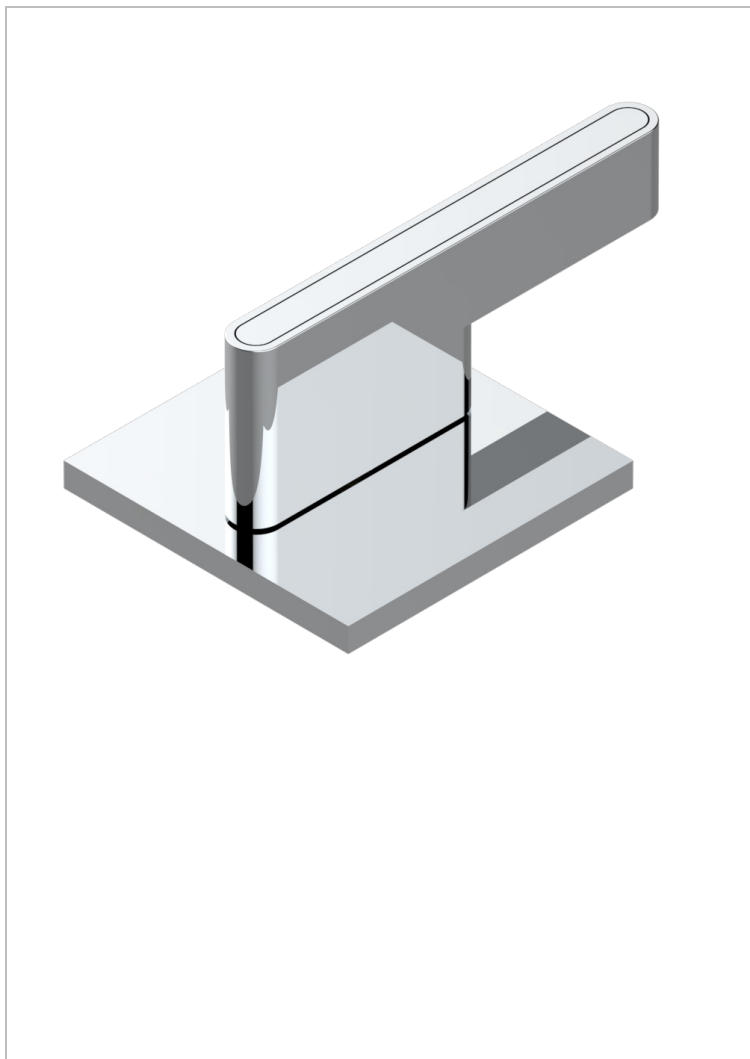

ICON-X METAL INLAYS WITH LEVER

U7K-50/4/VG

Rim mounted 4 way diverter : 2 inlets and 2 outlets

CHARACTERISTIC

- Icon-x metal inlays with lever
- Rim mounted 4 way diverter : 2 inlets and 2 outlets

AVAILABLE FINITIONS

Antique nickel - H28
Black ceram - D30
Blush PVD - H62
Brass color PVD - H49
Brown bronze color PVD - F33
Gold color PVD - H52

Graphite PVD - H64
Matt Umber PVD - H67
Matt blush PVD - H60
Matt brass color PVD - H50
Matt brown bronze color PVD - F34
Matt chrome - C02