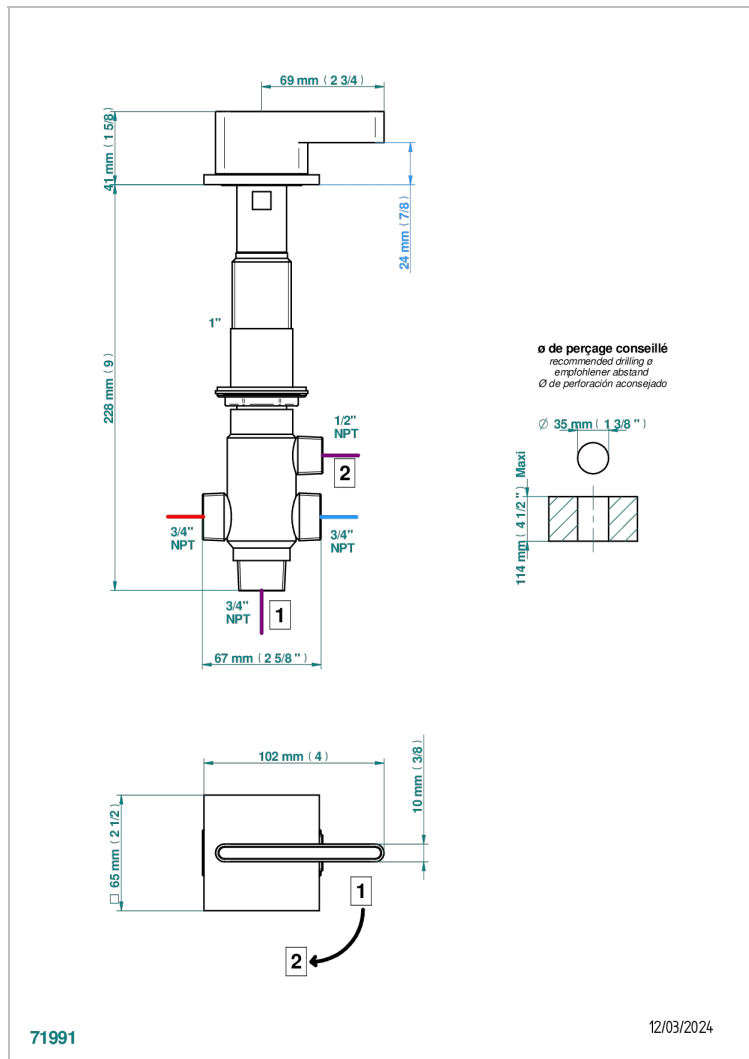

ICON-X METAL INLAYS WITH LEVER

U7K-50/4/VG

Rim mounted 4 way diverter : 2 inlets and 2 outlets

CHARACTERISTIC

- Icon-x metal inlays with lever
- Rim mounted 4 way diverter : 2 inlets and 2 outlets

AVAILABLE FINITIONS