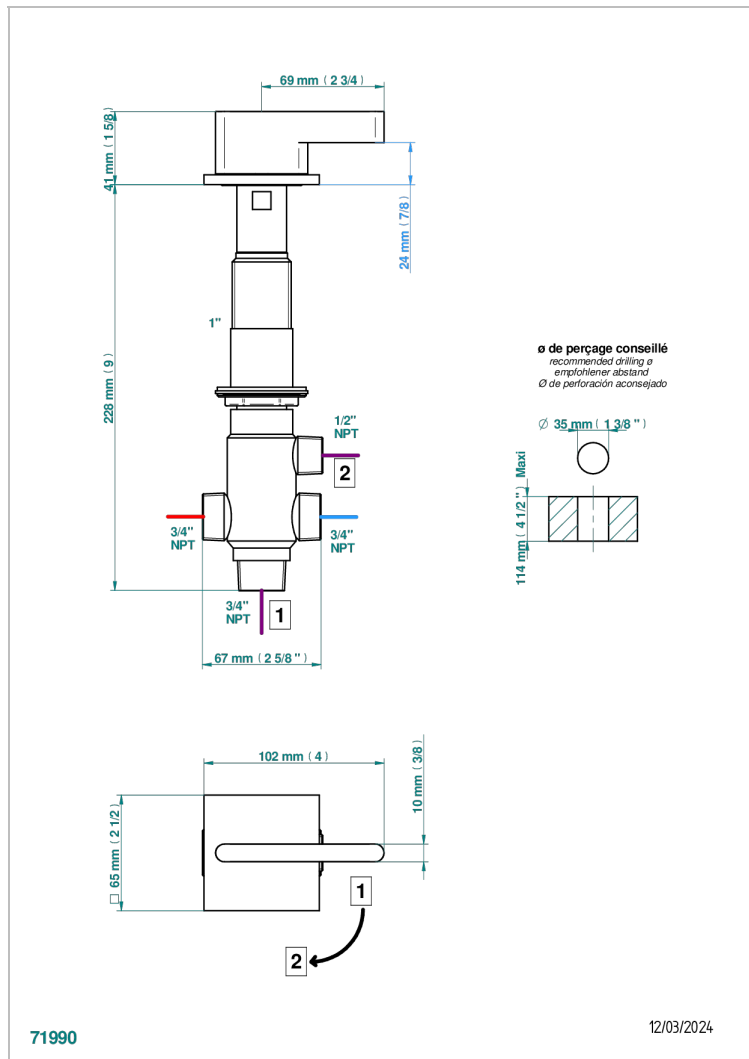

ICON-X WITH LEVER

U7H-50/4/VG

Rim mounted 4 way diverter : 2 inlets and 2 outlets

CHARACTERISTIC

- Icon-x with lever
- Rim mounted 4 way diverter : 2 inlets and 2 outlets

AVAILABLE FINITIONS

Antique nickel - H28
Black ceram - D30
Blush PVD - H62
Brass color PVD - H49
Brown bronze color PVD - F33
Gold color PVD - H52