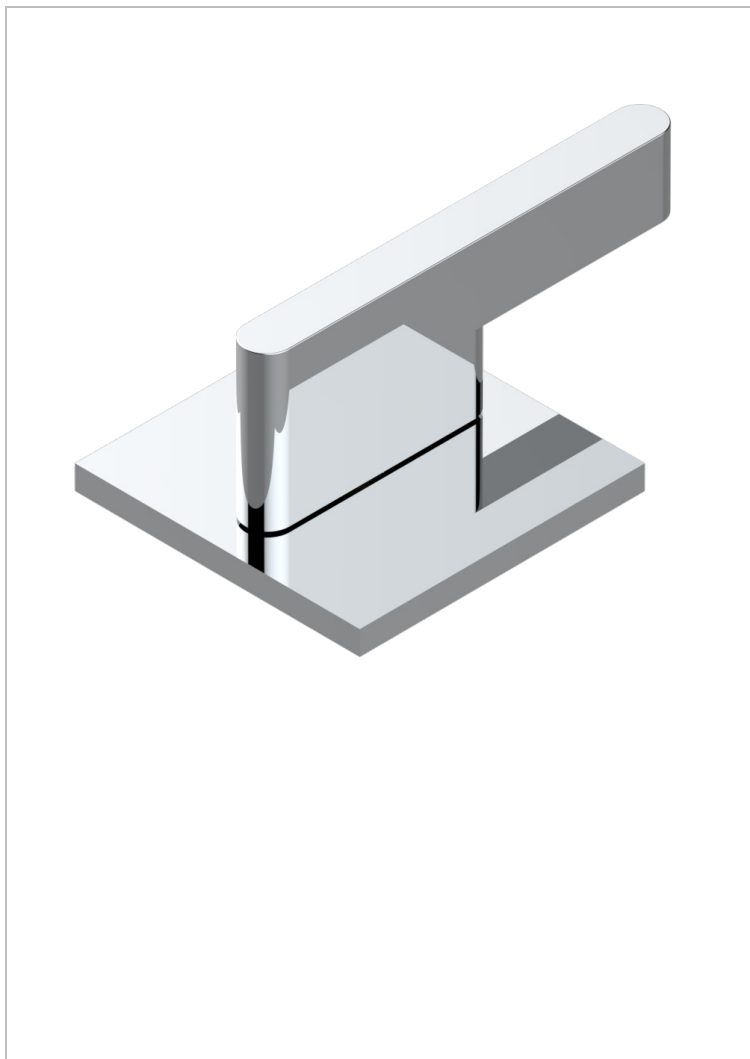

ICON-X WITH LEVER

U7H-50/4/VG

Rim mounted 4 way diverter : 2 inlets and 2 outlets

CHARACTERISTIC

- Icon-x with lever
- Rim mounted 4 way diverter : 2 inlets and 2 outlets

AVAILABLE FINITIONS

Antique nickel - H28
Black ceram - D30
Blush PVD - H62
Brass color PVD - H49
Brown bronze color PVD - F33
Gold color PVD - H52

Graphite PVD - H64
Matt Umber PVD - H67
Matt blush PVD - H60
Matt brass color PVD - H50
Matt brown bronze color PVD - F34
Matt chrome - C02

Matt gold - F07
Matt gold color PVD - H53
Matt graphite PVD - H65
Matt nickel (color finish) - C01
Matt nickel color PVD - H56
Nickel color PVD - H55