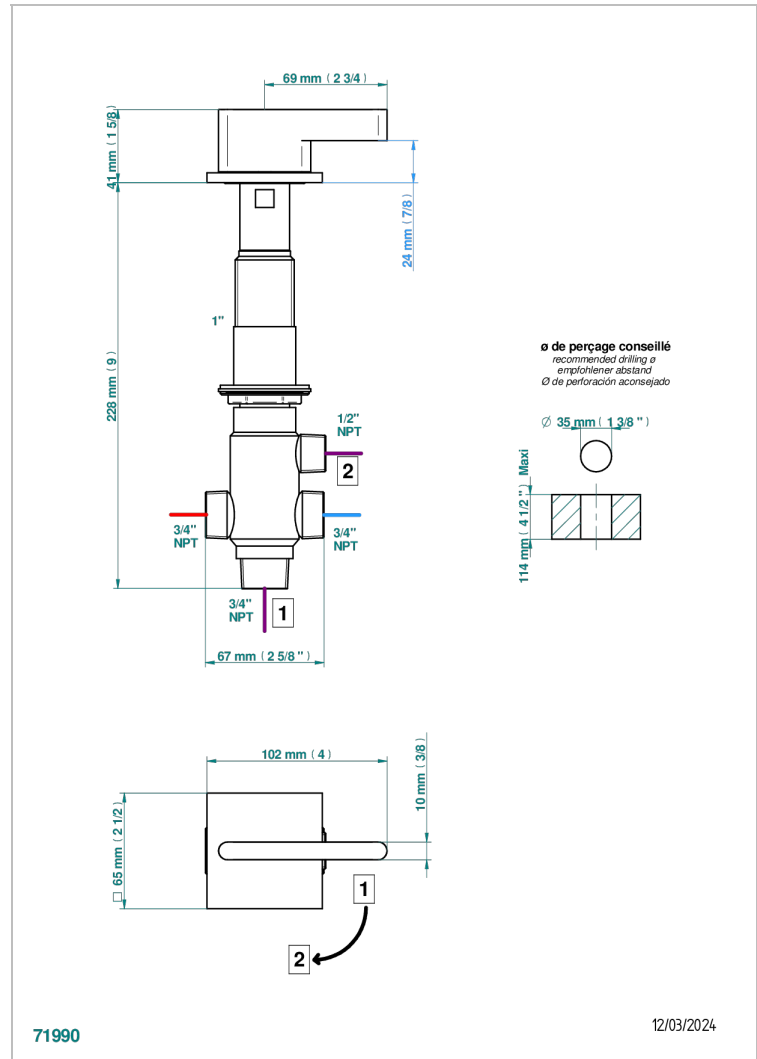

ICON-X WITH LEVER HANDLES

U7H-504VGUS

2-function deck diverter with trim

CHARACTERISTIC

- Icon-x with lever handles
- 2-function deck diverter with trim

AVAILABLE FINITIONS

Black ceram - D30
Blush PVD - H62
Brass color PVD - H49
Brown bronze color PVD - F33
Chrome polished - A02
Gold color PVD - H52