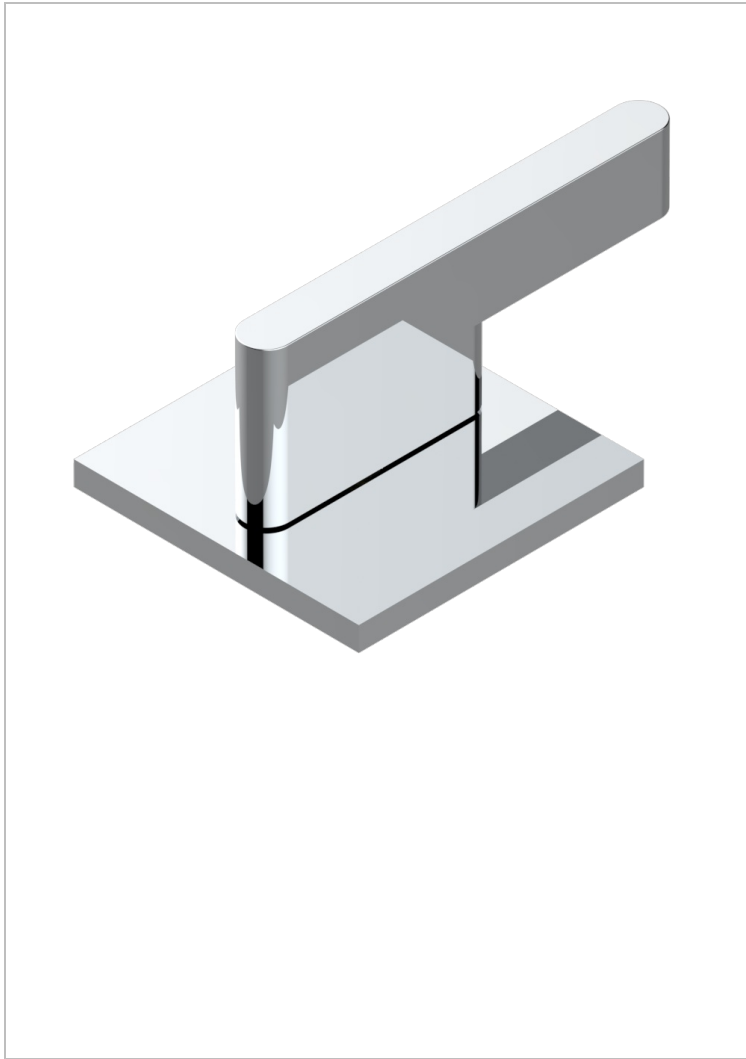

ICON-X WITH LEVER HANDLES

U7H-504VGUS

2-function deck diverter with trim

CHARACTERISTIC

- Icon-x with lever handles
- 2-function deck diverter with trim

AVAILABLE FINITIONS

Black ceram - D30
Blush PVD - H62
Brass color PVD - H49
Brown bronze color PVD - F33
Chrome polished - A02
Gold color PVD - H52

Gold mat - F07
Gold polished - F01
Graphite PVD - H64
Matt Umber PVD - H67
Matt blush PVD - H60
Matt brass color PVD - H50

Matt brown bronze color PVD - F34
Matt chrome (American satin) - C02
Matt gold color PVD - H53
Matt graphite PVD - H65
Matt nickel (American satin) - C01
Matt nickel color PVD - H56

Nickel antique / Sovereign - H28
Nickel color PVD - H55
Nickel polished - B01
Soft gold - F30
Soft matt gold - F31
Umber PVD - H66