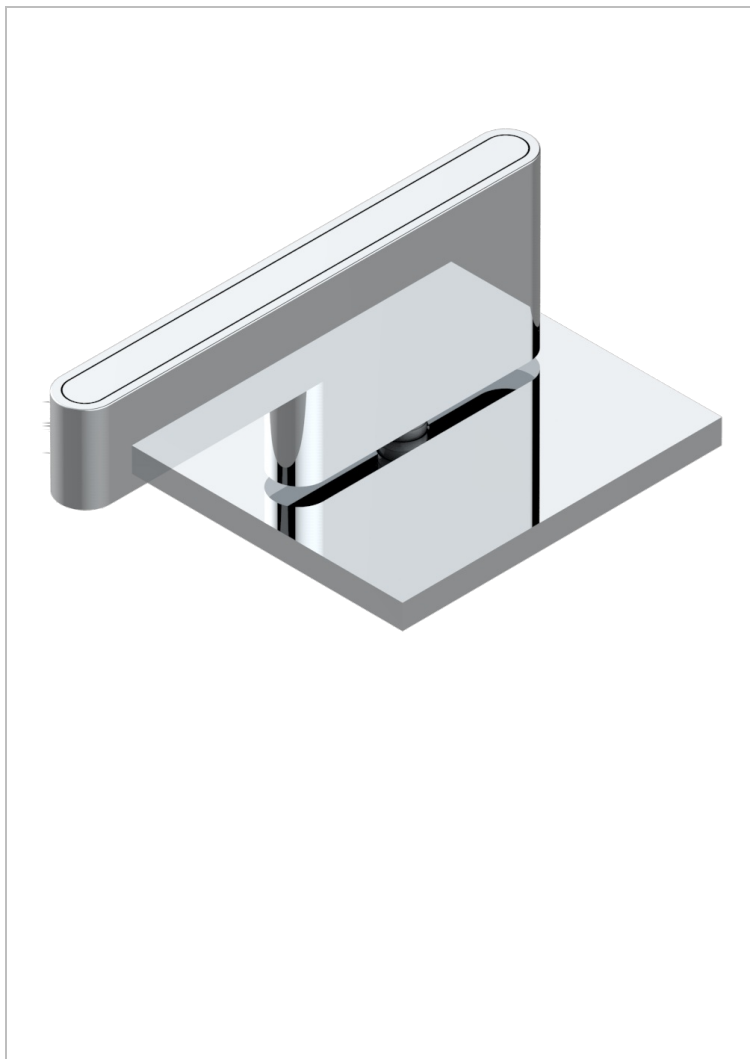

ICON-X METAL INLAYS WITH LEVER HANDLES

U7K-6532

Rim mounted ceramic mixer with progressive cartridge

CHARACTERISTIC

- ACS : 22ACCLY009

STANDARDS

AVAILABLE FINITIONS

Black ceram - D30
Blush PVD - H62
Brass color PVD - H49
Brown bronze color PVD - F33
Chrome polished - A02
Gold color PVD - H52

Gold mat - F07
Gold polished - F01
Graphite PVD - H64
Matt Umber PVD - H67
Matt blush PVD - H60
Matt brass color PVD - H50

Matt brown bronze color PVD - F34
Matt chrome (American satin) - C02
Matt gold color PVD - H53
Matt graphite PVD - H65
Matt nickel (American satin) - C01
Matt nickel color PVD - H56

Nickel antique / Sovereign - H28
Nickel color PVD - H55
Nickel polished - B01
Polished chrome with gold inlay - GA1
Soft gold - F30
Soft matt gold - F31

Umber PVD - H66