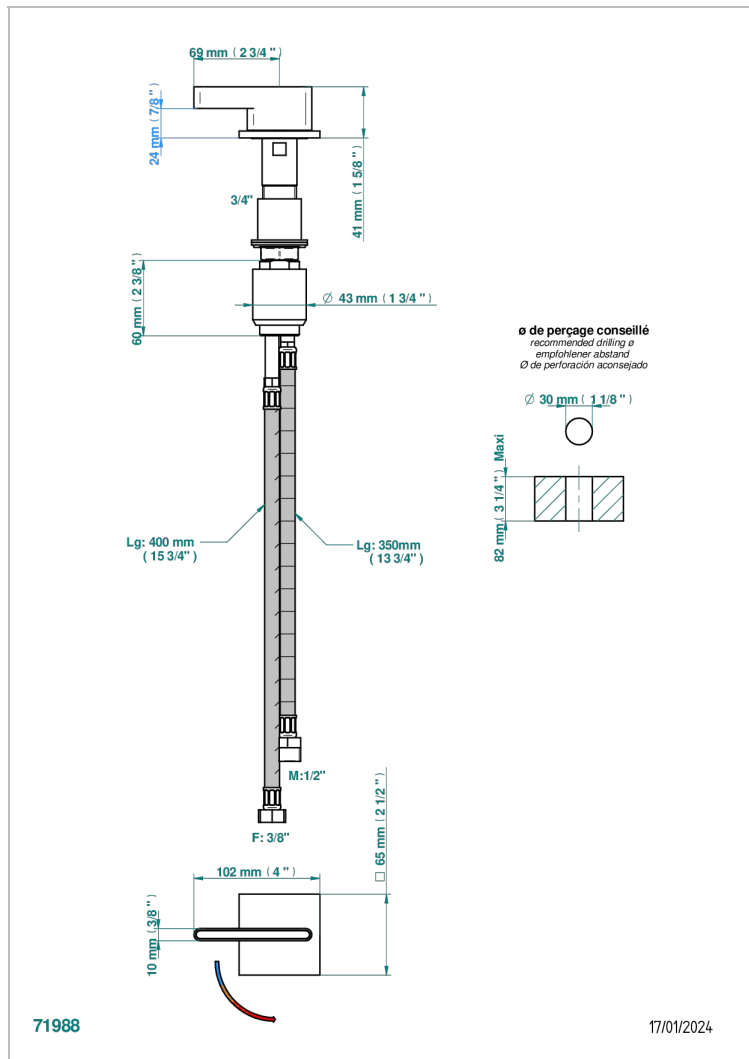

ICON-X METAL INLAYS WITH LEVER HANDLES

U7K-6532

Rim mounted ceramic mixer with progressive cartridge

CHARACTERISTIC

- ACS : 22ACCLY009

STANDARDS

AVAILABLE FINITIONS

Black ceram - D30
Blush PVD - H62
Brass color PVD - H49
Brown bronze color PVD - F33
Chrome polished - A02
Gold color PVD - H52

Nickel antique / Sovereign - H28
Nickel color PVD - H55
Nickel polished - B01
Polished chrome with gold inlay - GA1
Soft gold - F30
Soft matt gold - F31

Umber PVD - H66