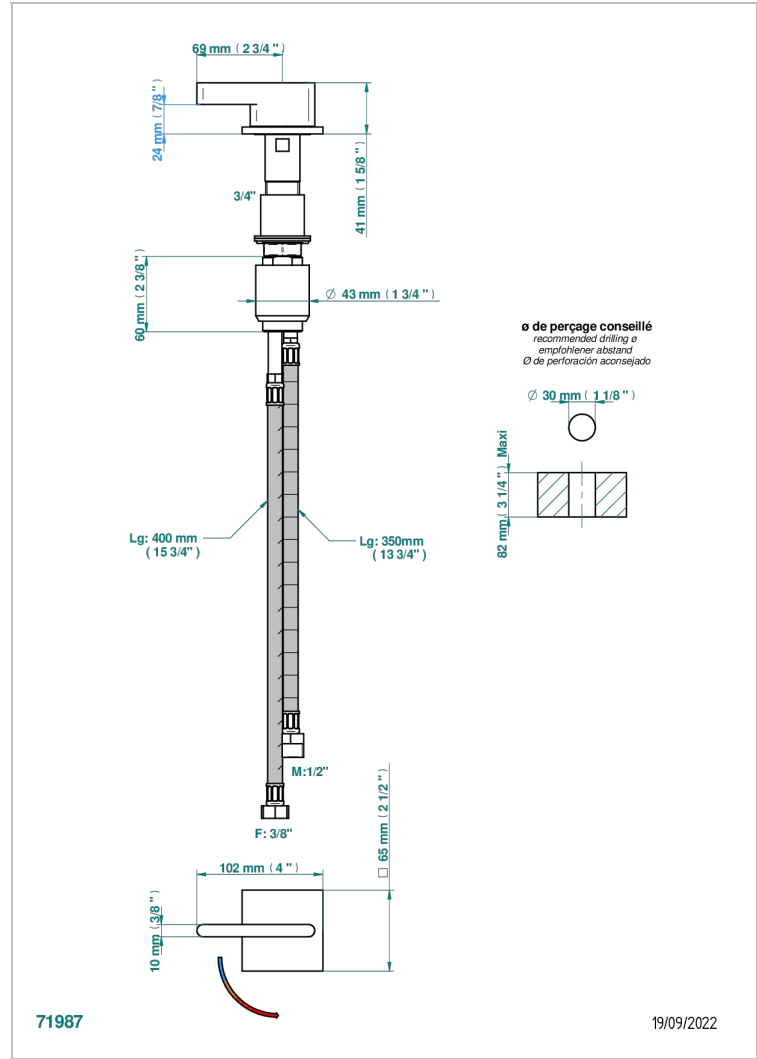

# ICON-X WITH LEVER HANDLES

U7H-6532

Rim mounted ceramic mixer with progressive cartridge

## CHARACTERISTIC

- ACS : 22ACCLY009