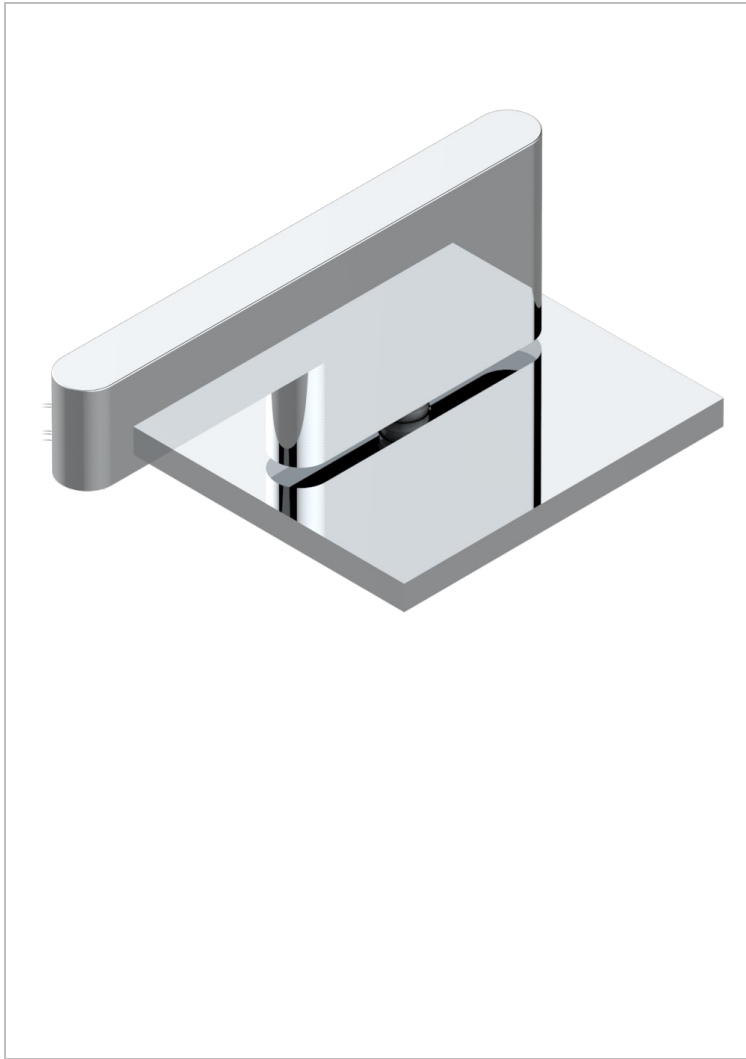

# ICON-X WITH LEVER HANDLES

U7H-6532

Rim mounted ceramic mixer with progressive cartridge

## CHARACTERISTIC

- ACS : 22ACCLY009