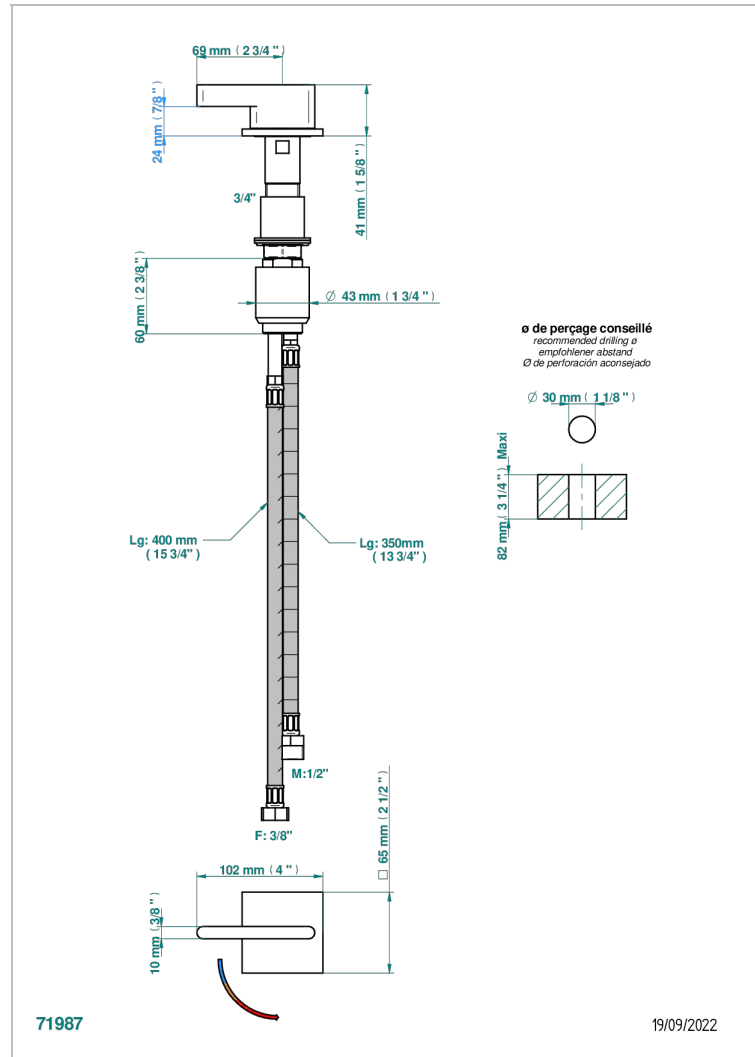

ICON-X WITH LEVER

U7H-6532

Rim mounted ceramic mixer with progressive cartridge

CHARACTERISTIC

- ACS : 22ACCLY009

STANDARDS

AVAILABLE FINITIONS

Antique nickel - H28
Black ceram - D30
Blush PVD - H62
Brass color PVD - H49
Brown bronze color PVD - F33
Gold color PVD - H52