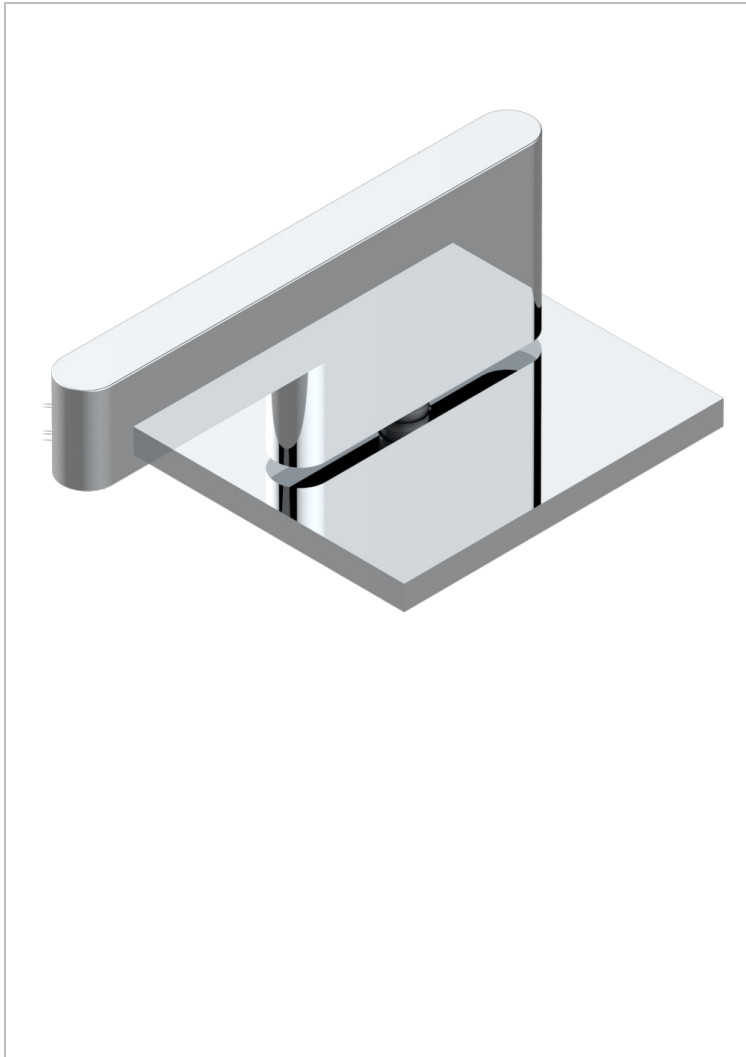

ICON-X WITH LEVER

U7H-6532

Rim mounted ceramic mixer with progressive cartridge

CHARACTERISTIC

- ACS : 22ACCLY009

STANDARDS

AVAILABLE FINITIONS

Antique nickel - H28
Black ceram - D30
Blush PVD - H62
Brass color PVD - H49
Brown bronze color PVD - F33
Gold color PVD - H52

Graphite PVD - H64
Matt Umber PVD - H67
Matt blush PVD - H60
Matt brass color PVD - H50
Matt brown bronze color PVD - F34
Matt chrome - C02

Matt gold - F07
Matt gold color PVD - H53
Matt graphite PVD - H65
Matt nickel (color finish) - C01
Matt nickel color PVD - H56
Nickel color PVD - H55

Polished chrome (color finish) - A02
Polished gold (color finish) - F01
Polished nickel - B01
Soft gold - F30
Soft matt gold - F31
Umber PVD - H66