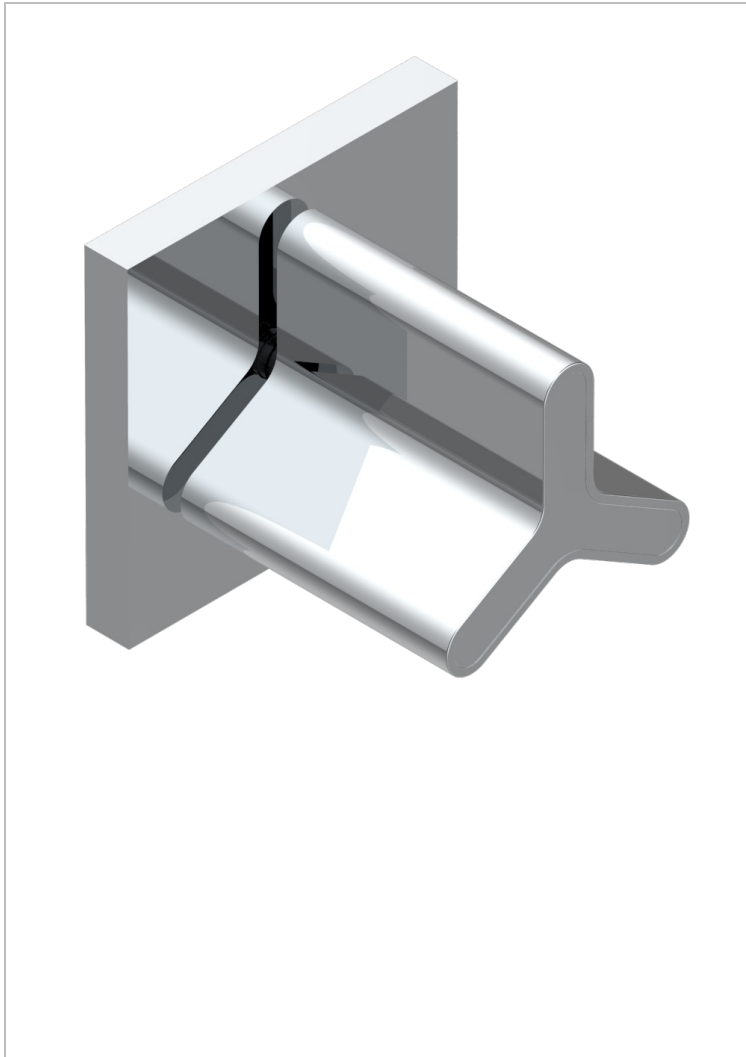

ICON-X METAL INLAYS

U7J-30B

Wall volume control 30 & 32 trim

CHARACTERISTIC

- Icon-x metal inlays
- Wall volume control 30 & 32 trim

RELATED SKU'S

- Ref. G00-32CUSA 3/4" Volume control wall valve with ceramic cartridge
- Ref. G00-32HUSA 3/4" Volume control wall valve with ceramic cartridge counterclockwise
- Ref. G00-30CUSA 1/2" volume control wall valve with ceramic cartridge
- Ref. G00-30HUSA 1/2" Volume control wall valve with ceramic cartridge counterclockwise

AVAILABLE FINITIONS

Black ceram - D30
Blush PVD - H62
Brass color PVD - H49
Brown bronze color PVD - F33
Chrome polished - A02
Gold color PVD - H52

Gold mat - F07
Gold polished - F01
Graphite PVD - H64
Matt Umber PVD - H67
Matt blush PVD - H60
Matt brass color PVD - H50