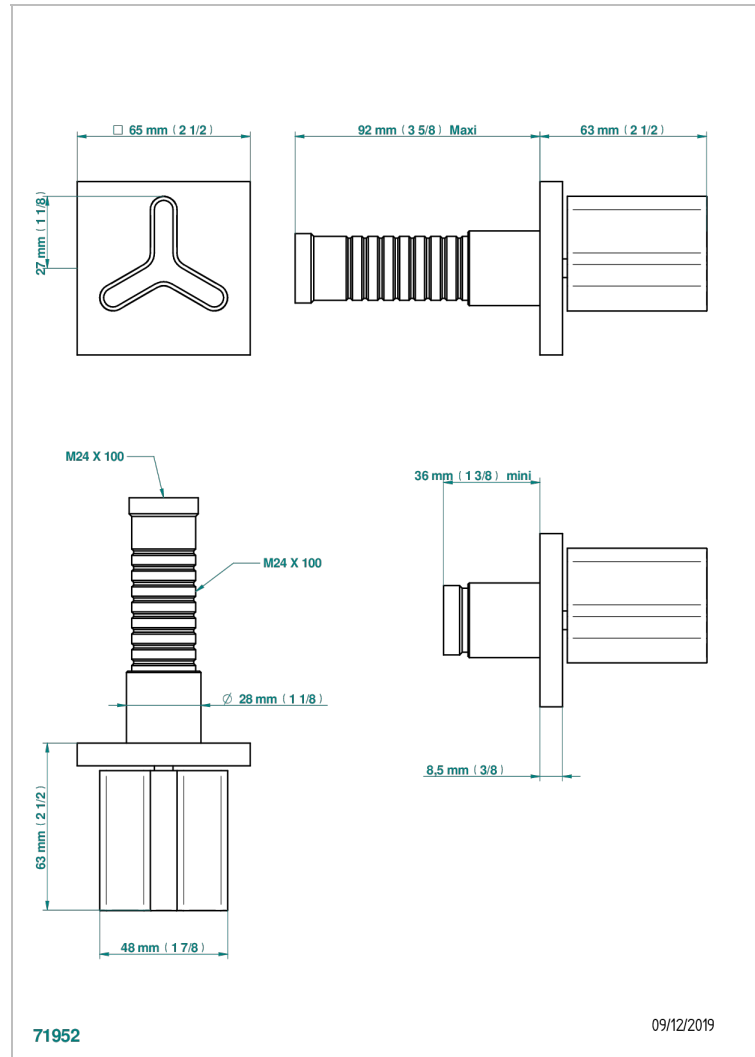

ICON-X METAL INLAYS

U7J-30B

Wall volume control 30 & 32 trim

CHARACTERISTIC

- Icon-x metal inlays
- Wall volume control 30 & 32 trim

RELATED SKU'S

- Ref. G00-32CUSA 3/4" Volume control wall valve with ceramic cartridge
- Ref. G00-32HUSA 3/4" Volume control wall valve with ceramic cartridge counterclockwise
- Ref. G00-30CUSA 1/2" volume control wall valve with ceramic cartridge
- Ref. G00-30HUSA 1/2" Volume control wall valve with ceramic cartridge counterclockwise