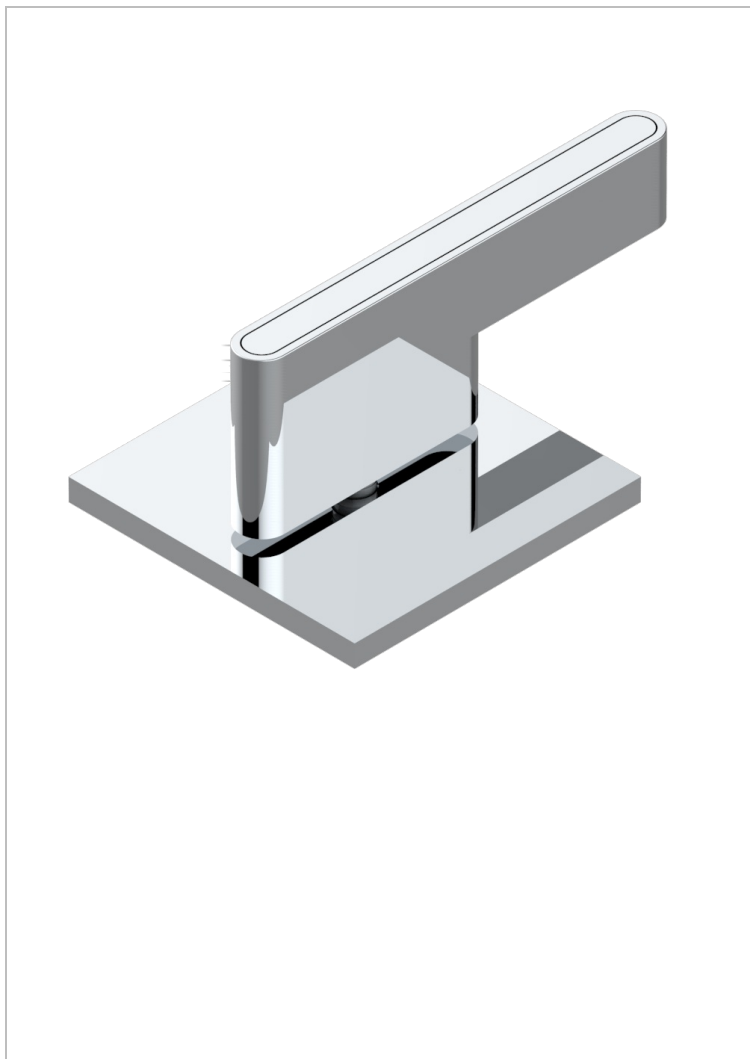

ICON-X METAL INLAYS WITH LEVER

U7K-36/C

Rim mounted 3/4" valve, cold

CHARACTERISTIC

- Icon-x metal inlays with lever
- Rim mounted 3/4" valve, cold

AVAILABLE FINITIONS

Antique nickel - H28
Black ceram - D30
Blush PVD - H62
Brass color PVD - H49
Brown bronze color PVD - F33
Gold color PVD - H52

Graphite PVD - H64
Matt Umber PVD - H67
Matt blush PVD - H60
Matt brass color PVD - H50
Matt brown bronze color PVD - F34
Matt chrome - C02

Matt gold - F07
Matt gold color PVD - H53
Matt graphite PVD - H65
Matt nickel (color finish) - C01
Matt nickel color PVD - H56
Nickel color PVD - H55