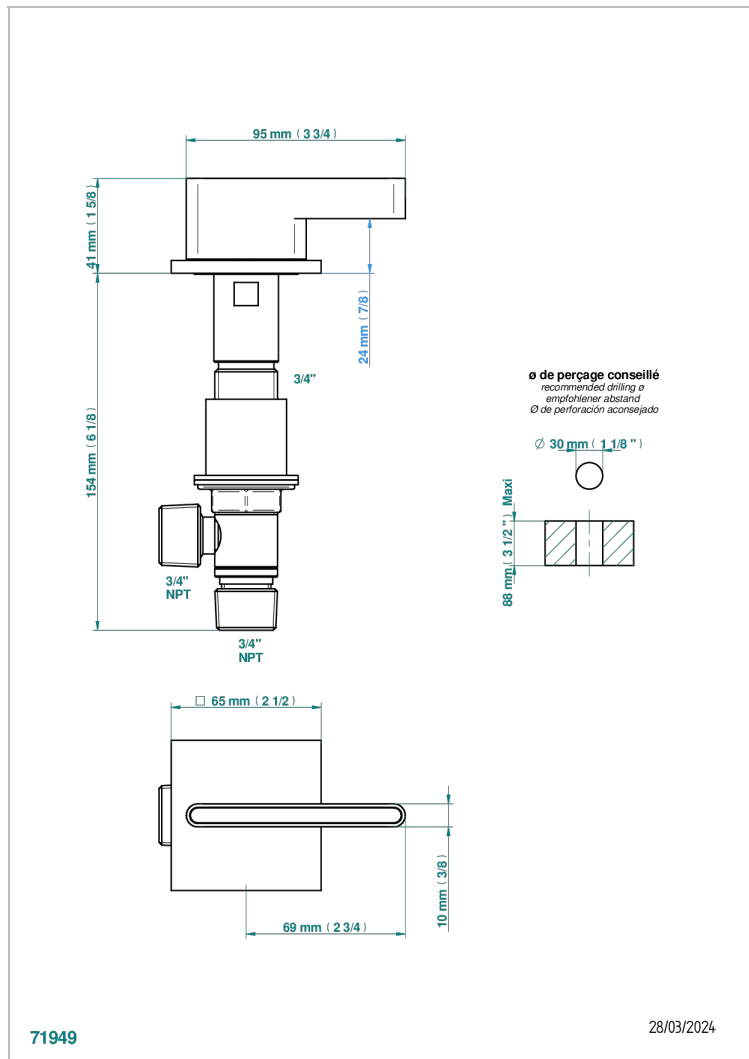

ICON-X METAL INLAYS WITH LEVER

U7K-36/C

Rim mounted 3/4" valve, cold

CHARACTERISTIC

- Icon-x metal inlays with lever
- Rim mounted 3/4" valve, cold

AVAILABLE FINITIONS

Antique nickel - H28
Black ceram - D30
Blush PVD - H62
Brass color PVD - H49
Brown bronze color PVD - F33
Gold color PVD - H52