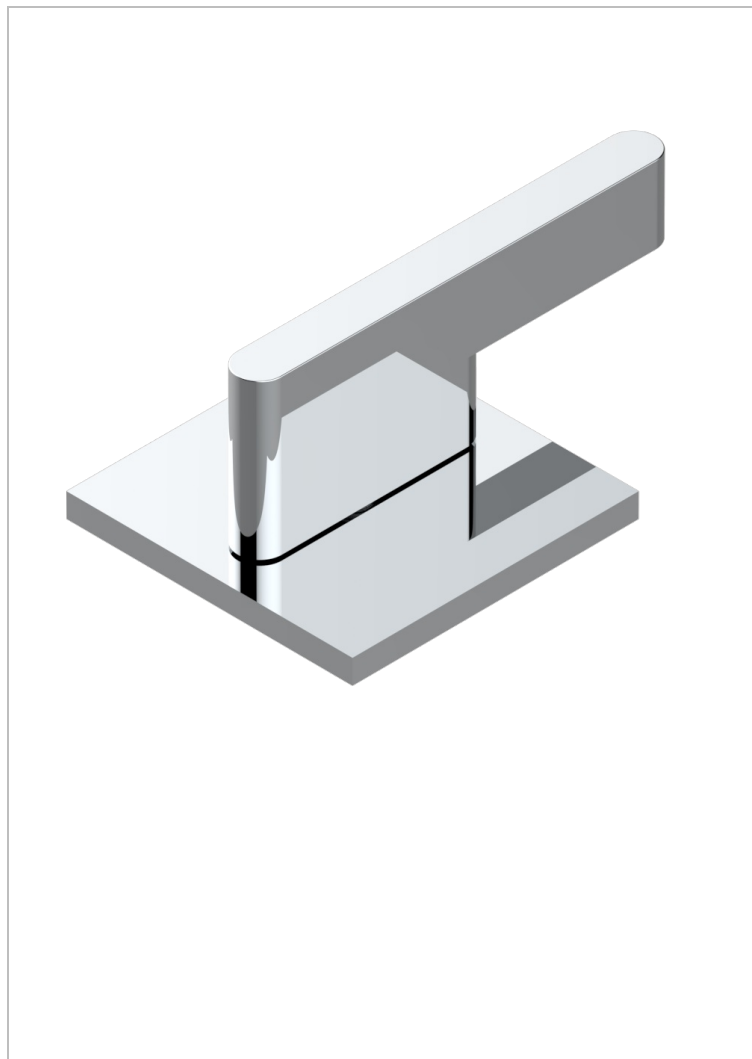

ICON-X WITH LEVER

U7H-36/C

Rim mounted 3/4" valve, cold

CHARACTERISTIC

- Icon-x with lever
- Rim mounted 3/4" valve, cold

AVAILABLE FINITIONS

Antique nickel - H28
Black ceram - D30
Blush PVD - H62
Brass color PVD - H49
Brown bronze color PVD - F33
Gold color PVD - H52