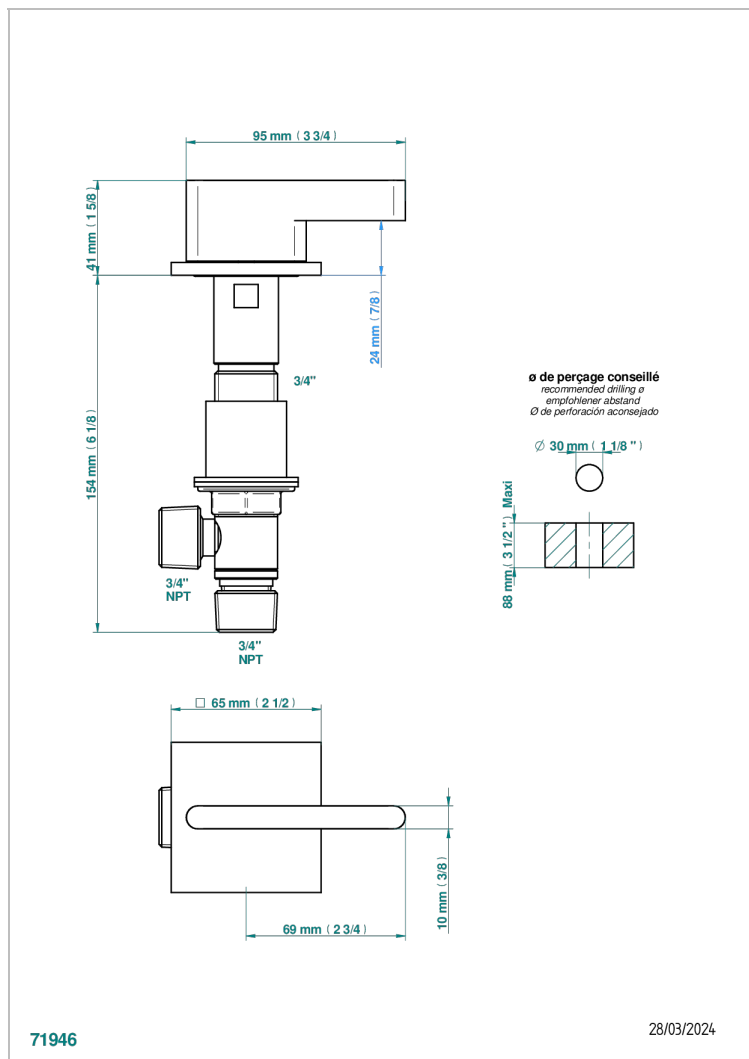

ICON-X WITH LEVER

U7H-36/C

Rim mounted 3/4" valve, cold

CHARACTERISTIC

- Icon-x with lever
- Rim mounted 3/4" valve, cold

AVAILABLE FINITIONS

Antique nickel - H28
Black ceram - D30
Blush PVD - H62
Brass color PVD - H49
Brown bronze color PVD - F33
Gold color PVD - H52