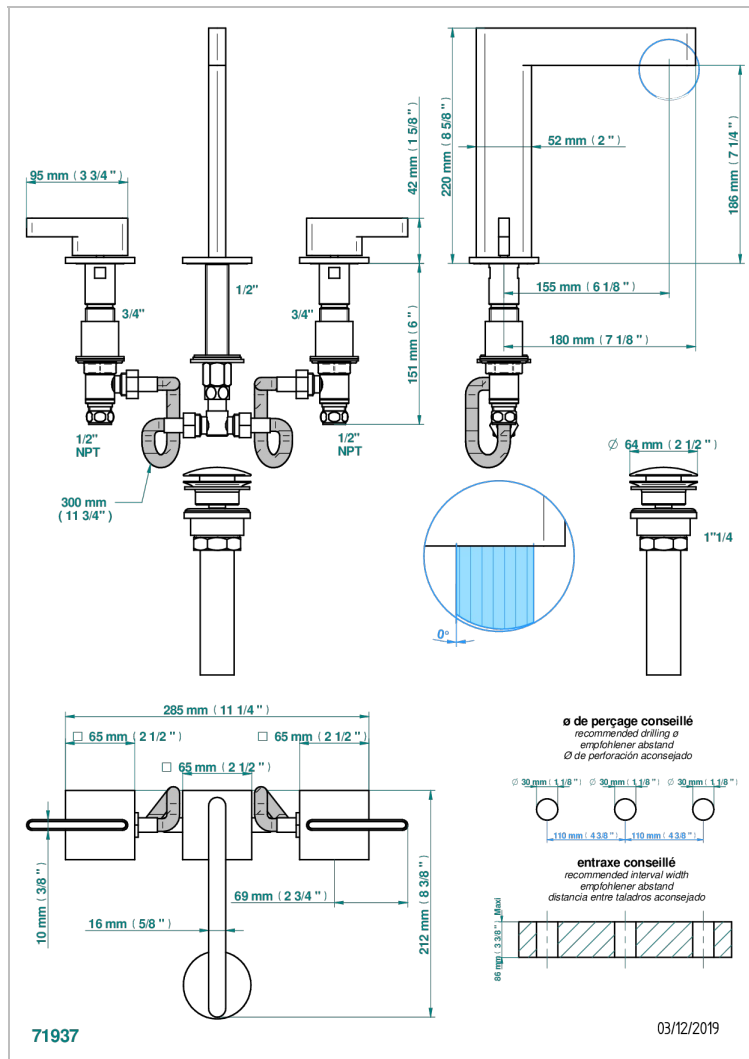

# ICON-X INCRUSTACION METALICA CON MANETAS

U7K-151/US

Rim mounted 3-hole basin mixer with waste

## CARACTERÍSTICAS

- Icon-x incrustación metálica con manetas
- Rim mounted 3-hole basin mixer with waste