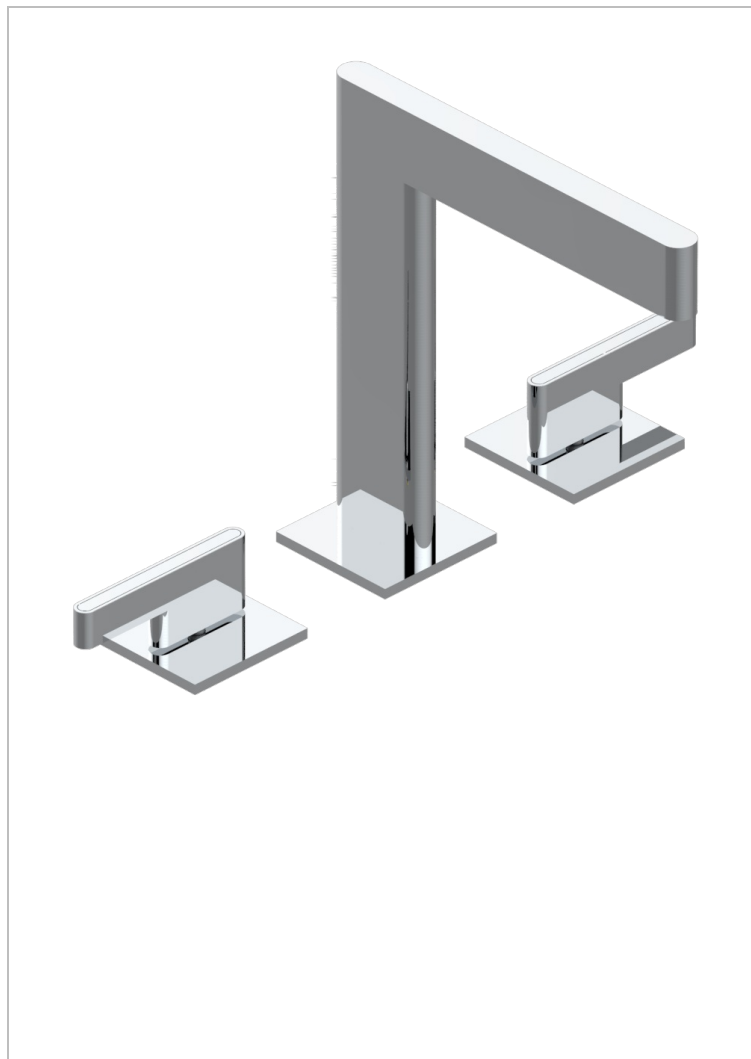

# ICON-X INCRUSTACION METALICA CON MANETAS

U7K-151/US

Rim mounted 3-hole basin mixer with waste

## CARACTERÍSTICAS

- Icon-x incrustación metálica con manetas
- Rim mounted 3-hole basin mixer with waste