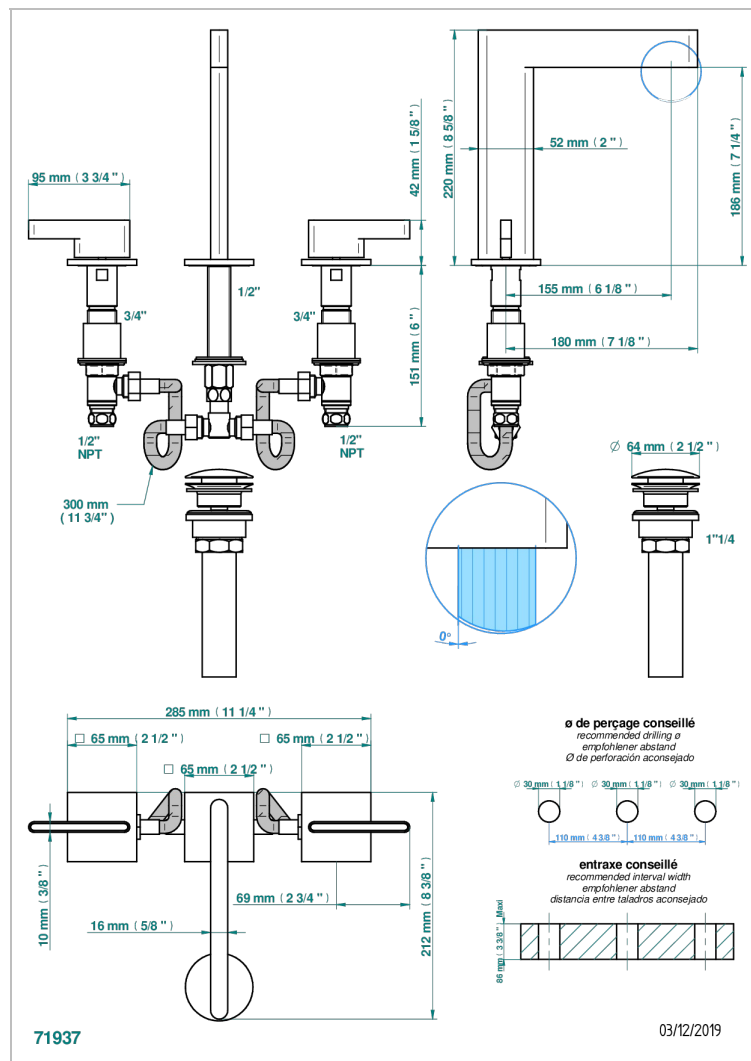

# ICON-X METAL INLAYS WITH LEVER HANDLES

U7K-151/US

Widespread lavatory set with drain

## CHARACTERISTIC

- Icon-x metal inlays with lever handles
- Widespread lavatory set with drain