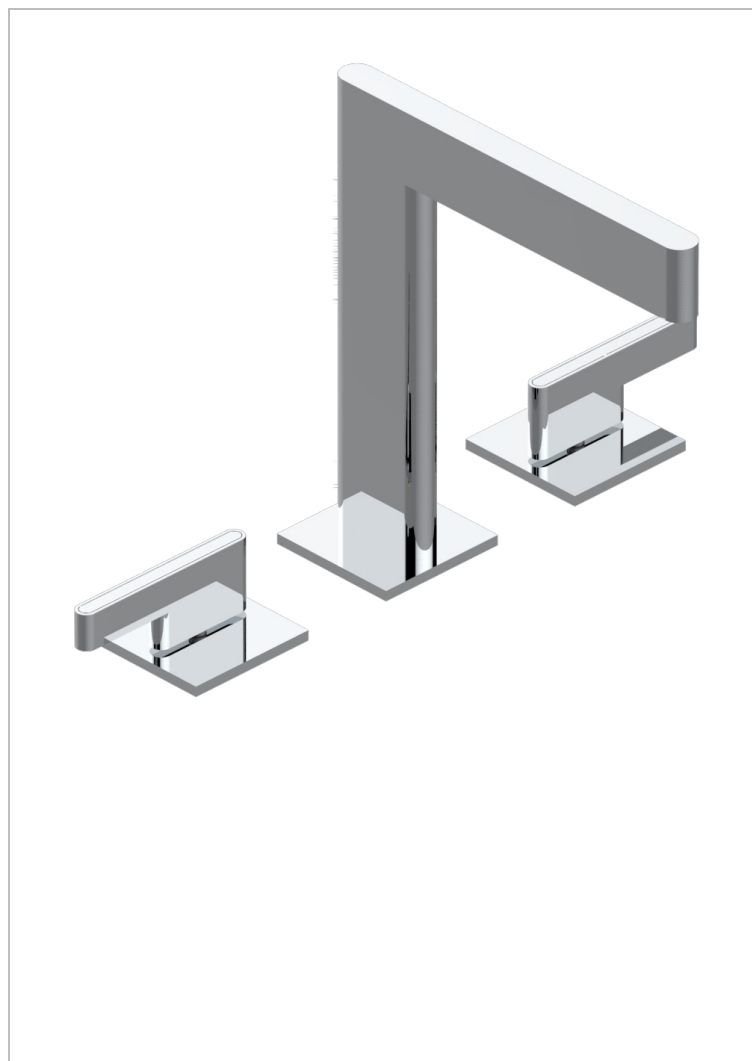

# ICON-X METAL INLAYS WITH LEVER HANDLES

U7K-151/US

Widespread lavatory set with drain

## CHARACTERISTIC

- Icon-x metal inlays with lever handles
- Widespread lavatory set with drain