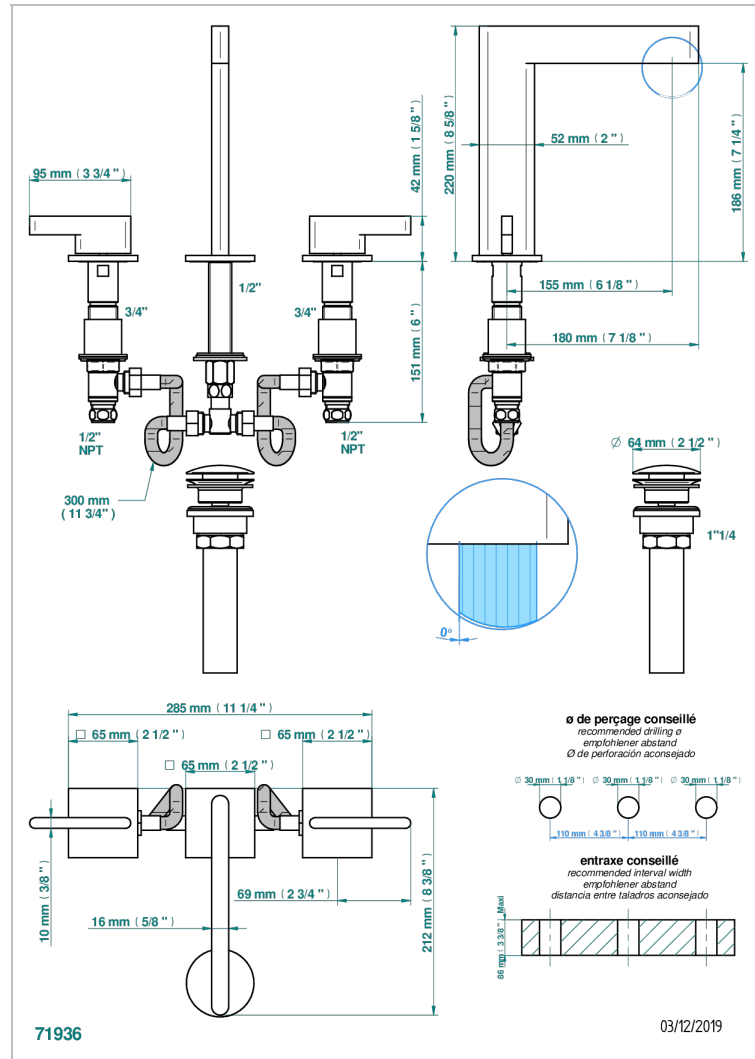

ICON-X WITH LEVER HANDLES

U7H-151/US

Widespread lavatory set with drain

CHARACTERISTIC

- Icon-x with lever handles
- Widespread lavatory set with drain

AVAILABLE FINITIONS

Black ceram - D30
Blush PVD - H62
Brass color PVD - H49
Brown bronze color PVD - F33
Chrome polished - A02
Gold color PVD - H52