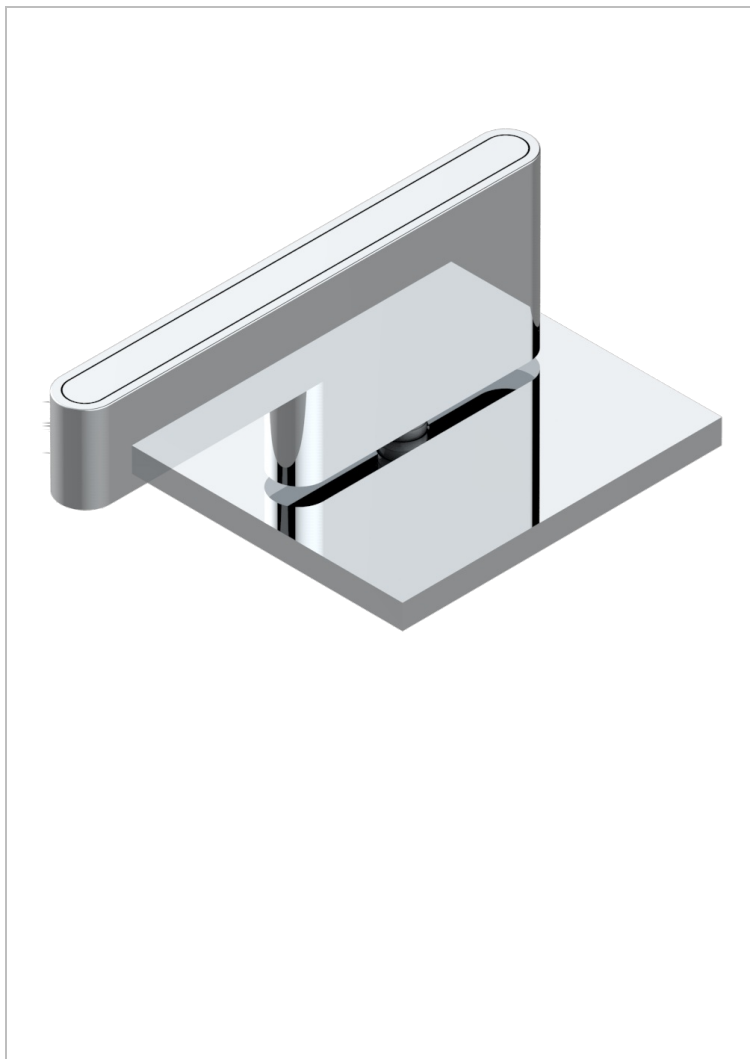

ICON-X METAL INLAYS WITH LEVER

U7K-36/H

Rim mounted 3/4" valve, hot

CHARACTERISTIC

- Icon-x metal inlays with lever
- Rim mounted 3/4" valve, hot

AVAILABLE FINITIONS

Antique nickel - H28
Black ceram - D30
Blush PVD - H62
Brass color PVD - H49
Brown bronze color PVD - F33
Gold color PVD - H52

Graphite PVD - H64
Matt Umber PVD - H67
Matt blush PVD - H60
Matt brass color PVD - H50
Matt brown bronze color PVD - F34
Matt chrome - C02

Matt gold - F07
Matt gold color PVD - H53
Matt graphite PVD - H65
Matt nickel (color finish) - C01
Matt nickel color PVD - H56
Nickel color PVD - H55