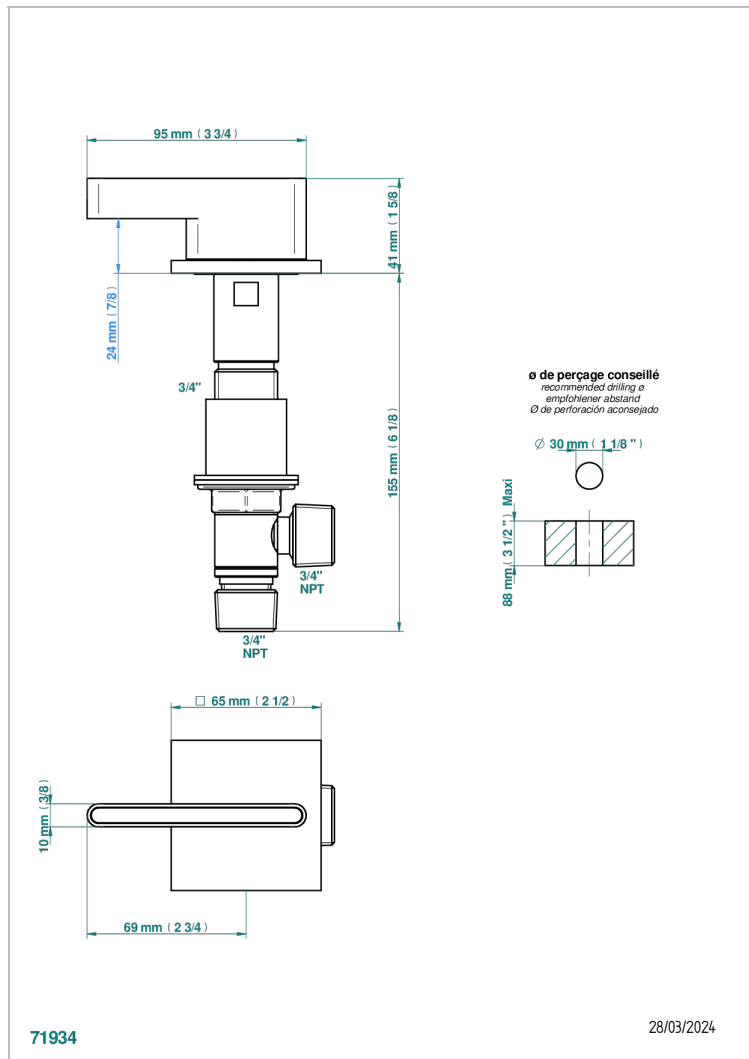

ICON-X METAL INLAYS WITH LEVER

U7K-36/H

Rim mounted 3/4" valve, hot

CHARACTERISTIC

- Icon-x metal inlays with lever
- Rim mounted 3/4" valve, hot

AVAILABLE FINITIONS

Antique nickel - H28
Black ceram - D30
Blush PVD - H62
Brass color PVD - H49
Brown bronze color PVD - F33
Gold color PVD - H52