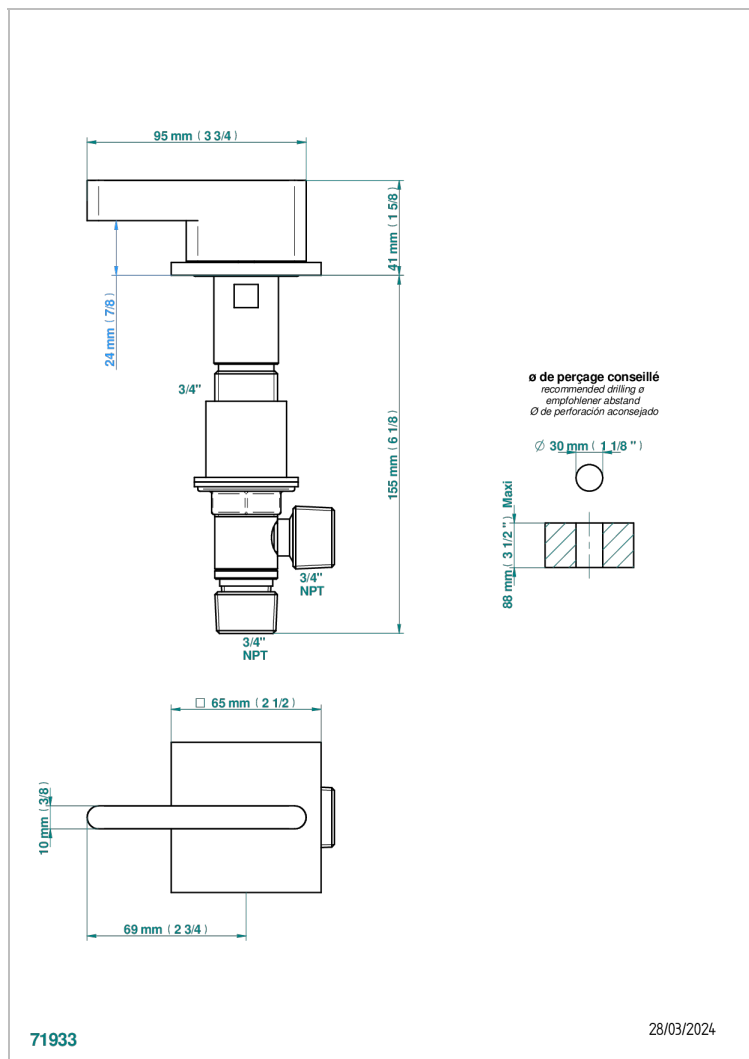

ICON-X WITH LEVER

U7H-36/H

Rim mounted 3/4" valve, hot

CHARACTERISTIC

- Icon-x with lever
- Rim mounted 3/4" valve, hot

AVAILABLE FINITIONS

Antique nickel - H28
Black ceram - D30
Blush PVD - H62
Brass color PVD - H49
Brown bronze color PVD - F33
Gold color PVD - H52