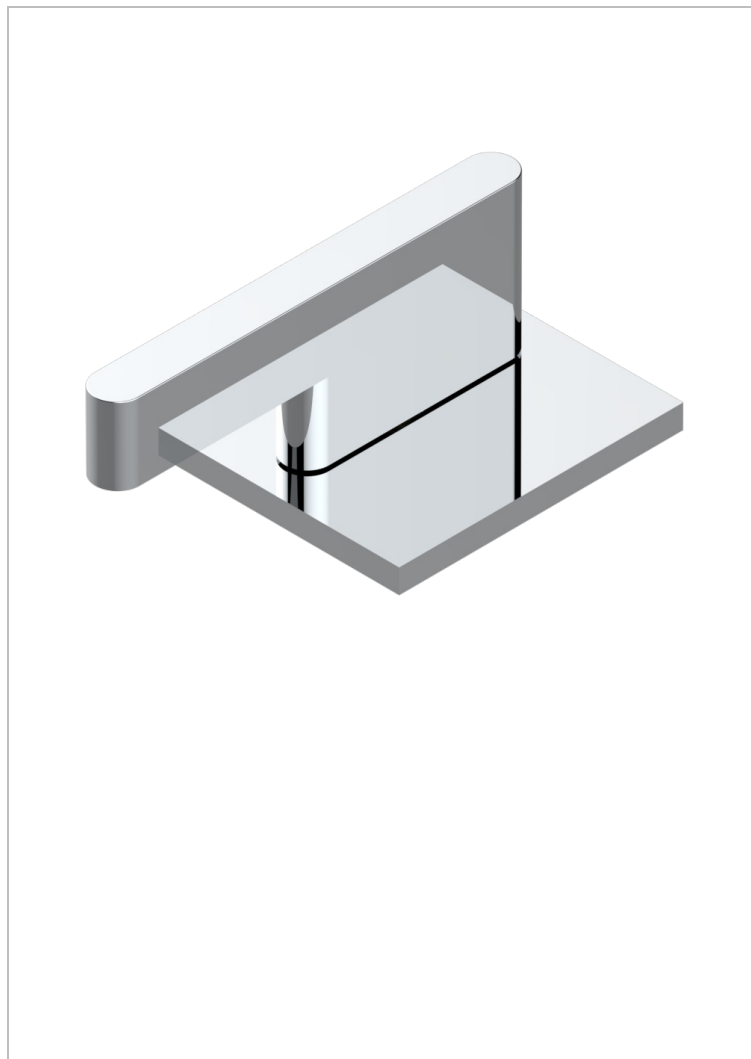

ICON-X WITH LEVER

U7H-36/H

Rim mounted 3/4" valve, hot

CHARACTERISTIC

- Icon-x with lever
- Rim mounted 3/4" valve, hot

AVAILABLE FINITIONS

Antique nickel - H28
Black ceram - D30
Blush PVD - H62
Brass color PVD - H49
Brown bronze color PVD - F33
Gold color PVD - H52