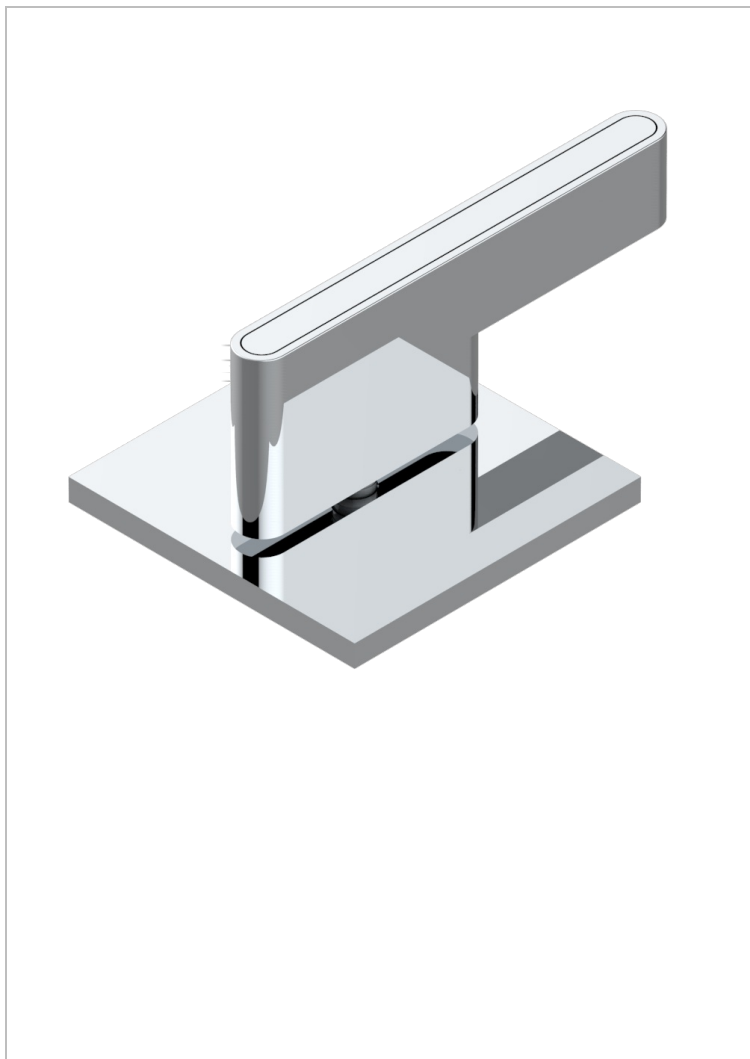

ICON-X METAL INLAYS WITH LEVER HANDLES

U7K-35/CUS

1/2" deck valve with trim for lavatory - Cold

CHARACTERISTIC

- Icon-x metal inlays with lever handles
- 1/2" deck valve with trim for lavatory - Cold

AVAILABLE FINITIONS

Black ceram - D30
Blush PVD - H62
Brass color PVD - H49
Brown bronze color PVD - F33
Chrome polished - A02
Gold color PVD - H52

Gold mat - F07
Gold polished - F01
Graphite PVD - H64
Matt Umber PVD - H67
Matt blush PVD - H60
Matt brass color PVD - H50