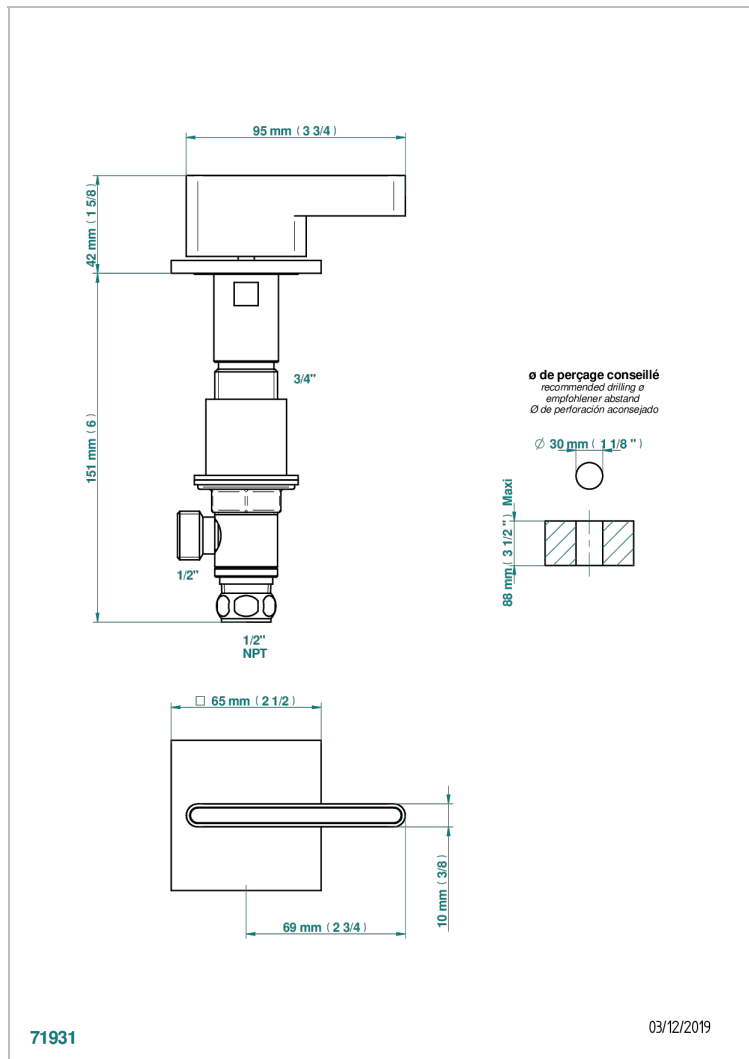

ICON-X METAL INLAYS WITH LEVER HANDLES

U7K-35/CUS

1/2" deck valve with trim for lavatory - Cold

CHARACTERISTIC

- Icon-x metal inlays with lever handles
- 1/2" deck valve with trim for lavatory - Cold

AVAILABLE FINITIONS