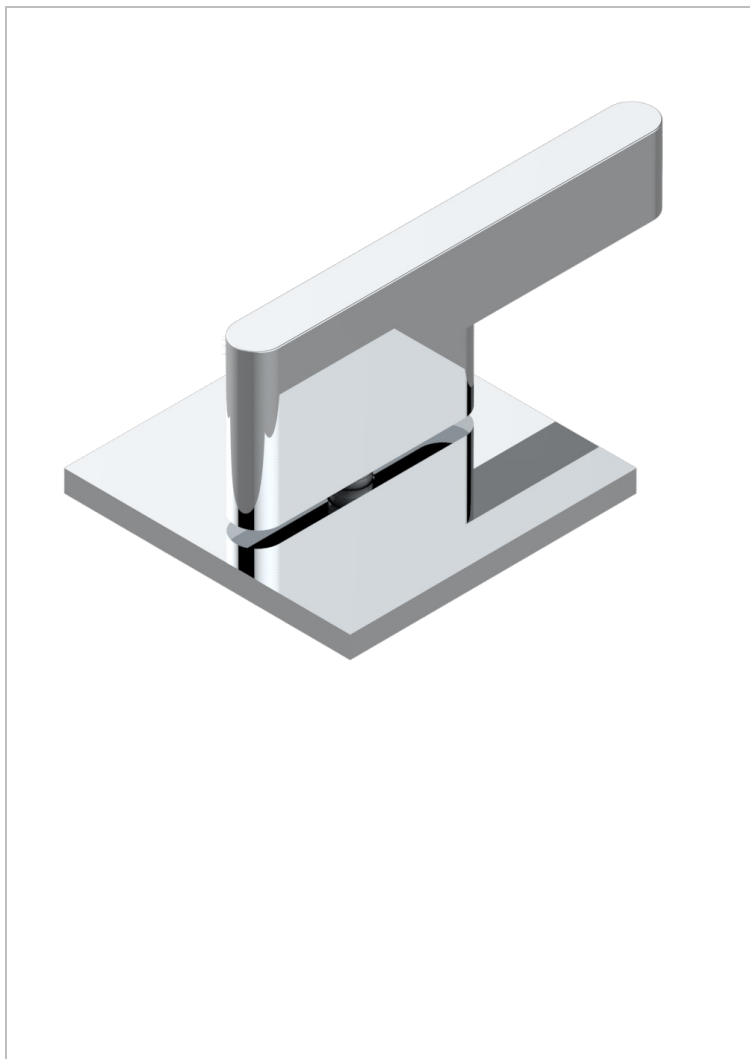

ICON-X WITH LEVER HANDLES

U7H-35/CUS

1/2" deck valve with trim for lavatory - Cold

CHARACTERISTIC

- Icon-x with lever handles
- 1/2" deck valve with trim for lavatory - Cold

AVAILABLE FINITIONS

Black ceram - D30
Blush PVD - H62
Brass color PVD - H49
Brown bronze color PVD - F33
Chrome polished - A02
Gold color PVD - H52

Gold mat - F07
Gold polished - F01
Graphite PVD - H64
Matt Umber PVD - H67
Matt blush PVD - H60
Matt brass color PVD - H50

Matt brown bronze color PVD - F34
Matt chrome (American satin) - C02
Matt gold color PVD - H53
Matt graphite PVD - H65
Matt nickel (American satin) - C01
Matt nickel color PVD - H56

Nickel antique / Sovereign - H28
Nickel color PVD - H55
Nickel polished - B01
Soft gold - F30
Soft matt gold - F31
Umber PVD - H66

71930

03/12/2019