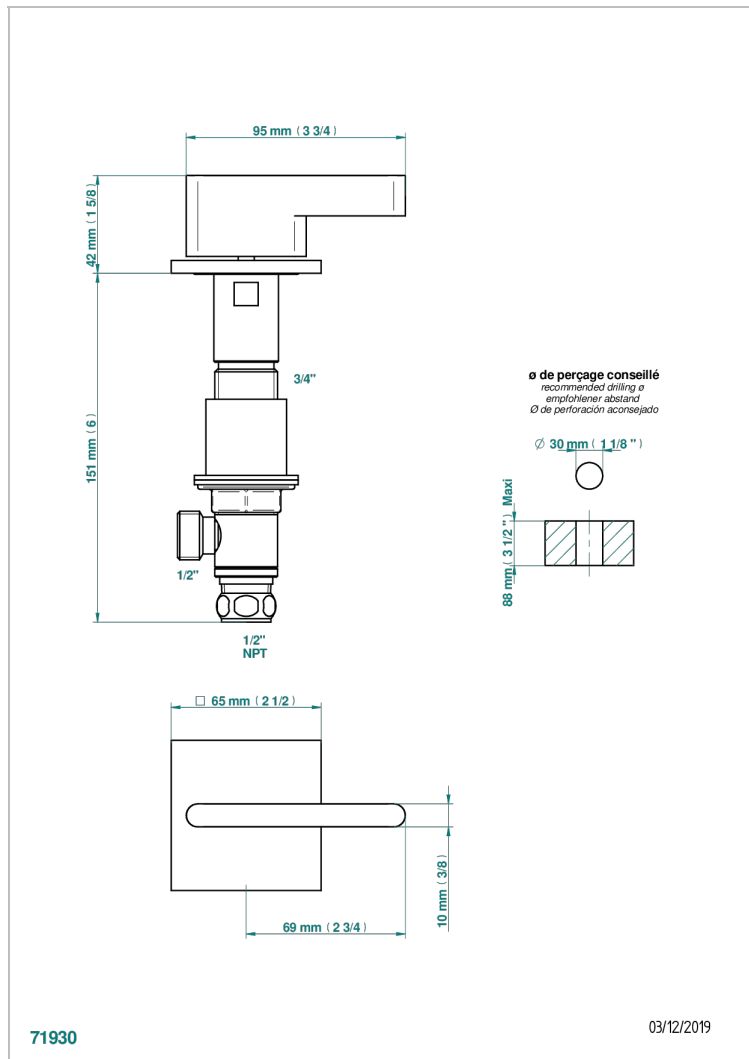

ICON-X WITH LEVER HANDLES

U7H-35/CUS

1/2" deck valve with trim for lavatory - Cold

CHARACTERISTIC

- Icon-x with lever handles
- 1/2" deck valve with trim for lavatory - Cold

AVAILABLE FINITIONS

Black ceram - D30
Blush PVD - H62
Brass color PVD - H49
Brown bronze color PVD - F33
Chrome polished - A02
Gold color PVD - H52

Nickel antique / Sovereign - H28
Nickel color PVD - H55
Nickel polished - B01
Soft gold - F30
Soft matt gold - F31
Umber PVD - H66

71930

03/12/2019