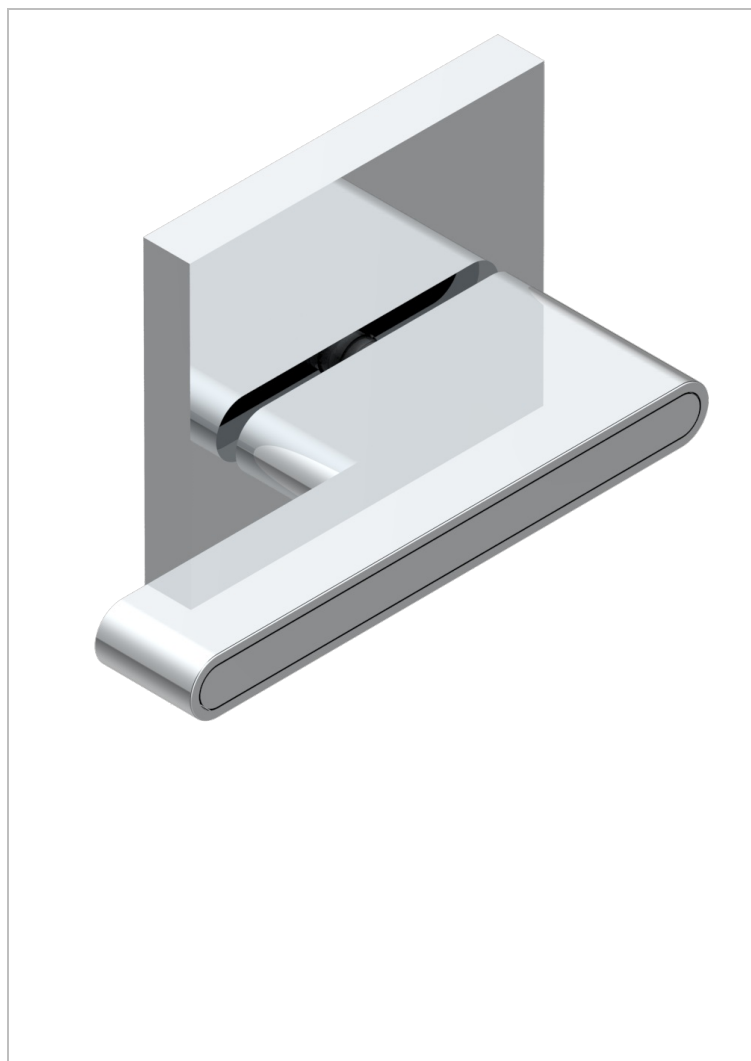

# ICON-X METAL INLAYS WITH LEVER HANDLES

U7K-30B

Wall volume control 30 & 32 trim

## CHARACTERISTIC

- Icon-x metal inlays with lever handles
- Wall volume control 30 & 32 trim

## RELATED SKU'S

- Ref. G00-32CUSA 3/4" Volume control wall valve with ceramic cartridge
- Ref. G00-32HUSA 3/4" Volume control wall valve with ceramic cartridge counterclockwise
- Ref. G00-30CUSA 1/2" volume control wall valve with ceramic cartridge
- Ref. G00-30HUSA 1/2" Volume control wall valve with ceramic cartridge counterclockwise