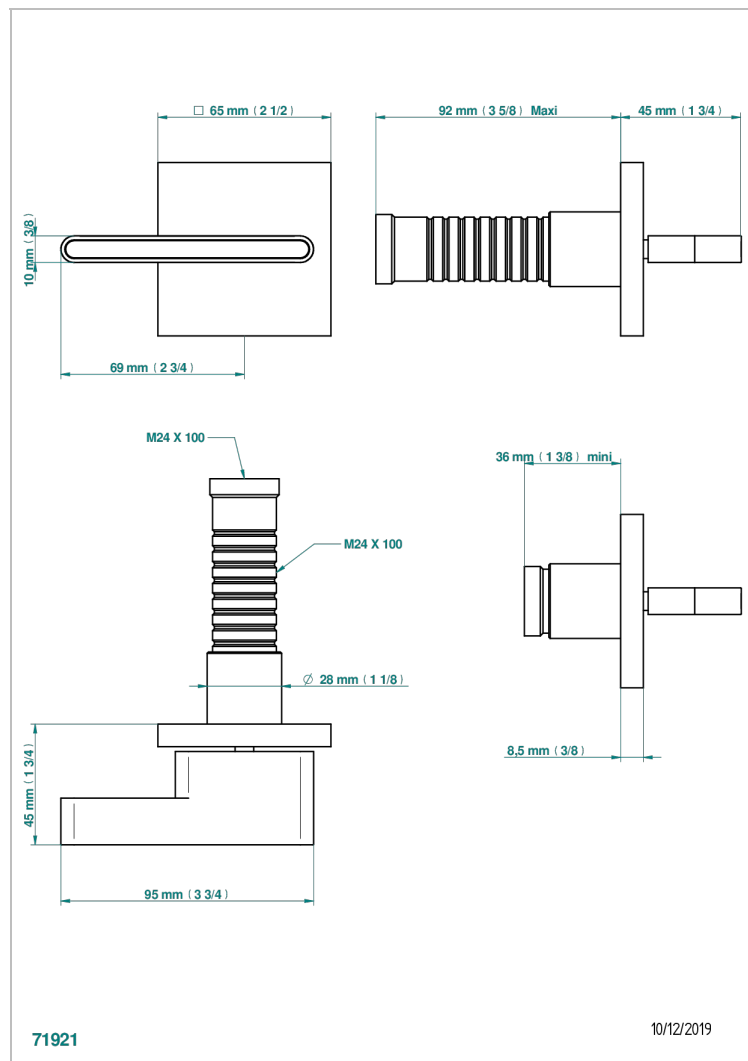

# ICON-X METAL INLAYS WITH LEVER HANDLES

U7K-30B

Wall volume control 30 & 32 trim

## CHARACTERISTIC

- Icon-x metal inlays with lever handles
- Wall volume control 30 & 32 trim

## RELATED SKU'S

- Ref. G00-32CUSA 3/4" Volume control wall valve with ceramic cartridge
- Ref. G00-32HUSA 3/4" Volume control wall valve with ceramic cartridge counterclockwise
- Ref. G00-30CUSA 1/2" volume control wall valve with ceramic cartridge
- Ref. G00-30HUSA 1/2" Volume control wall valve with ceramic cartridge counterclockwise