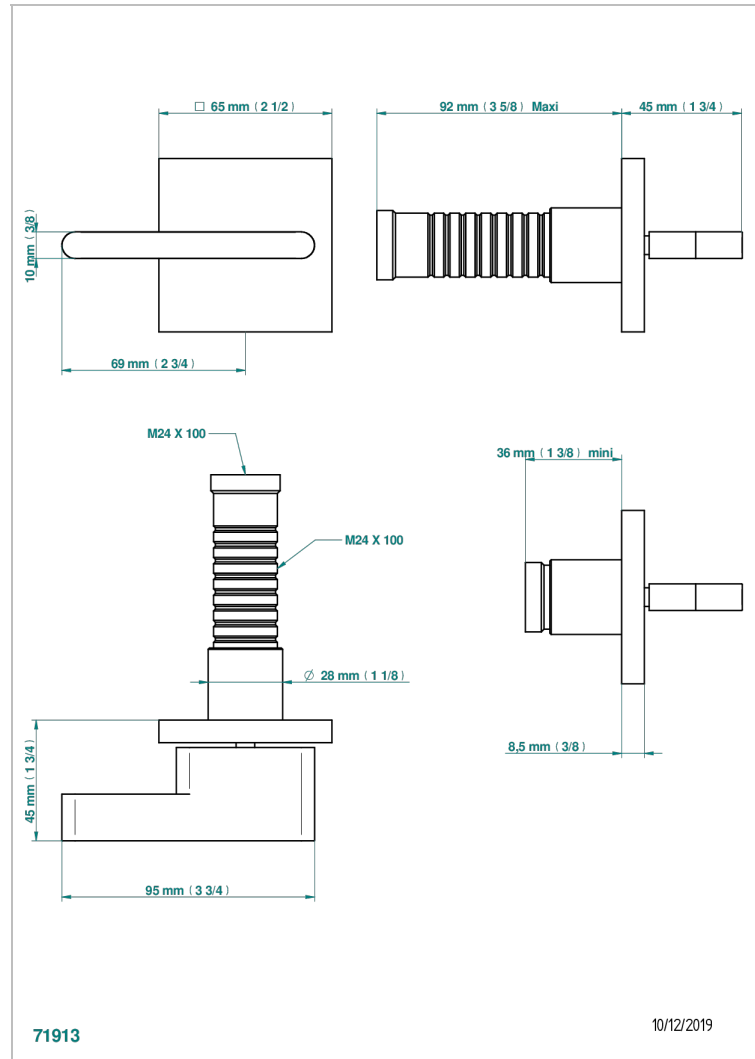

ICON-X WITH LEVER HANDLES

U7H-30B

Wall volume control 30 & 32 trim

CHARACTERISTIC

- Icon-x with lever handles
- Wall volume control 30 & 32 trim

RELATED SKU'S

- Ref. G00-32CUSA 3/4" Volume control wall valve with ceramic cartridge
- Ref. G00-32HUSA 3/4" Volume control wall valve with ceramic cartridge counterclockwise
- Ref. G00-30CUSA 1/2" volume control wall valve with ceramic cartridge
- Ref. G00-30HUSA 1/2" Volume control wall valve with ceramic cartridge counterclockwise

AVAILABLE FINITIONS

Black ceram - D30
Blush PVD - H62
Brass color PVD - H49
Brown bronze color PVD - F33
Chrome polished - A02
Gold color PVD - H52

Gold mat - F07
Gold polished - F01
Graphite PVD - H64
Matt Umber PVD - H67
Matt blush PVD - H60
Matt brass color PVD - H50

Matt brown bronze color PVD - F34
Matt chrome (American satin) - C02
Matt gold color PVD - H53
Matt graphite PVD - H65
Matt nickel (American satin) - C01
Matt nickel color PVD - H56

Nickel antique / Sovereign - H28
Nickel color PVD - H55
Nickel polished - B01
Soft gold - F30
Soft matt gold - F31
Umber PVD - H66