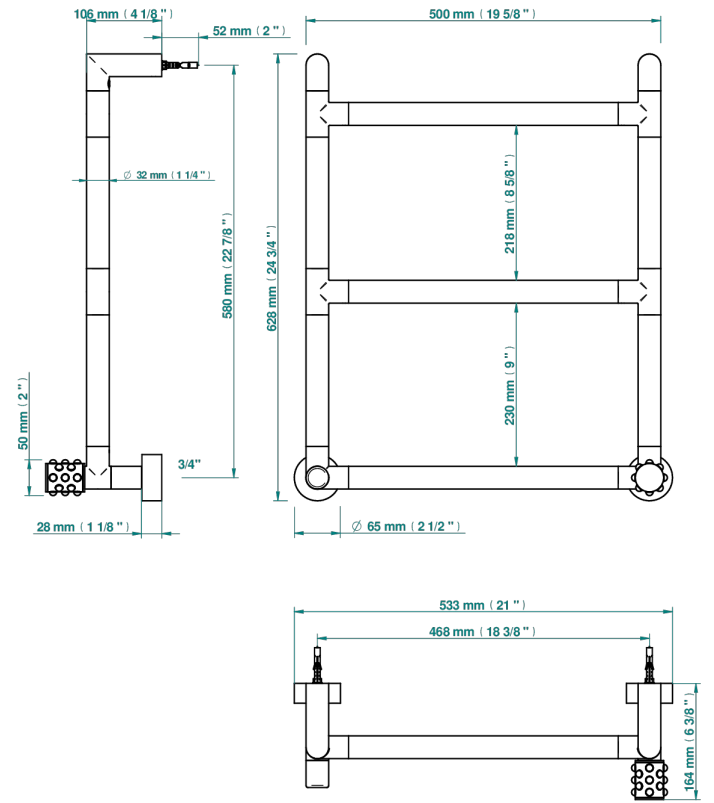

MOSSI CRISTAL NEGRO

A2N-TWR3H1

Contemporary round towel warmer, 3 rails, 533 mm x 617 mm, hydronic with 1 stylised handle

THG[®]
PARIS

CARACTERÍSTICAS

- Mossi cristal negro
- Contemporary round towel warmer, 3 rails, 533 mm x 617 mm, hydronic with 1 stylised handle

ESPECIFICACIONES TÉCNICAS

- Pression : 0,5 bars < P < 3 bars (recommandée)
- Pressure : 7.25 psi < P < 43.5 psi (advised)
- Température eau maximale conseillée : 60°C
- Maximum water temperature advised: 140°F
- Hauteur minimale au sol (maximum height from the ground) : 60 cm (24")
- Puissance / Power : 44W à Delta T 30