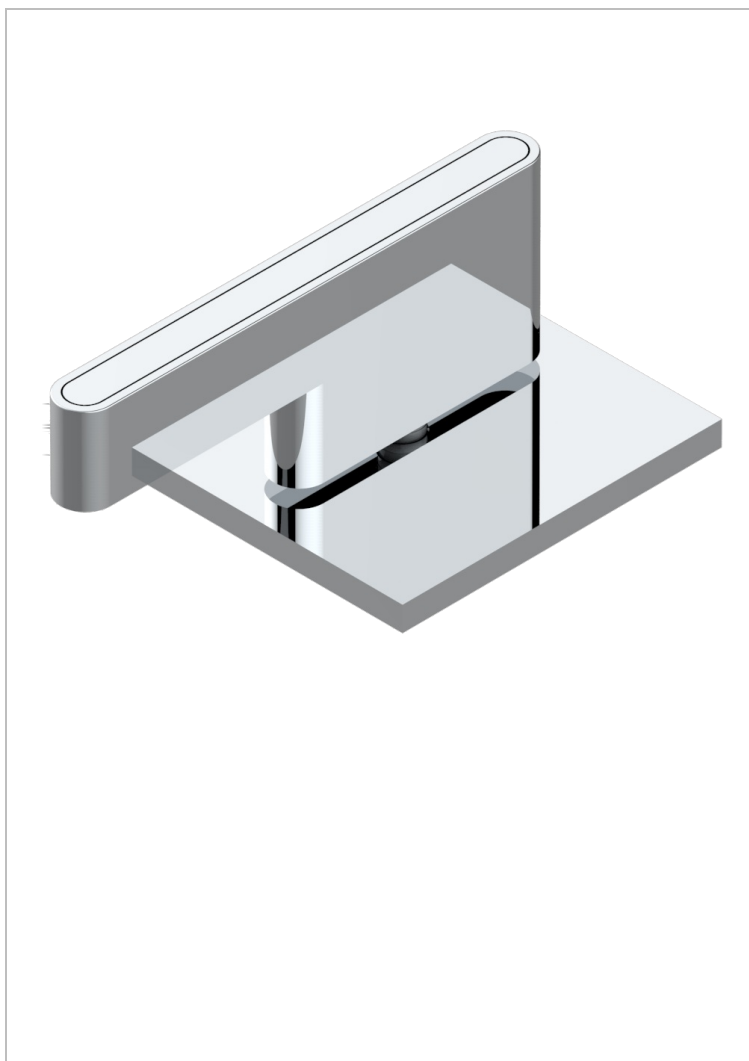

# ICON-X METAL INLAYS WITH LEVER HANDLES

U7K-35/HUS

1/2" deck valve with trim for lavatory - Hot

## CHARACTERISTIC

- Icon-x metal inlays with lever handles
- 1/2" deck valve with trim for lavatory - Hot