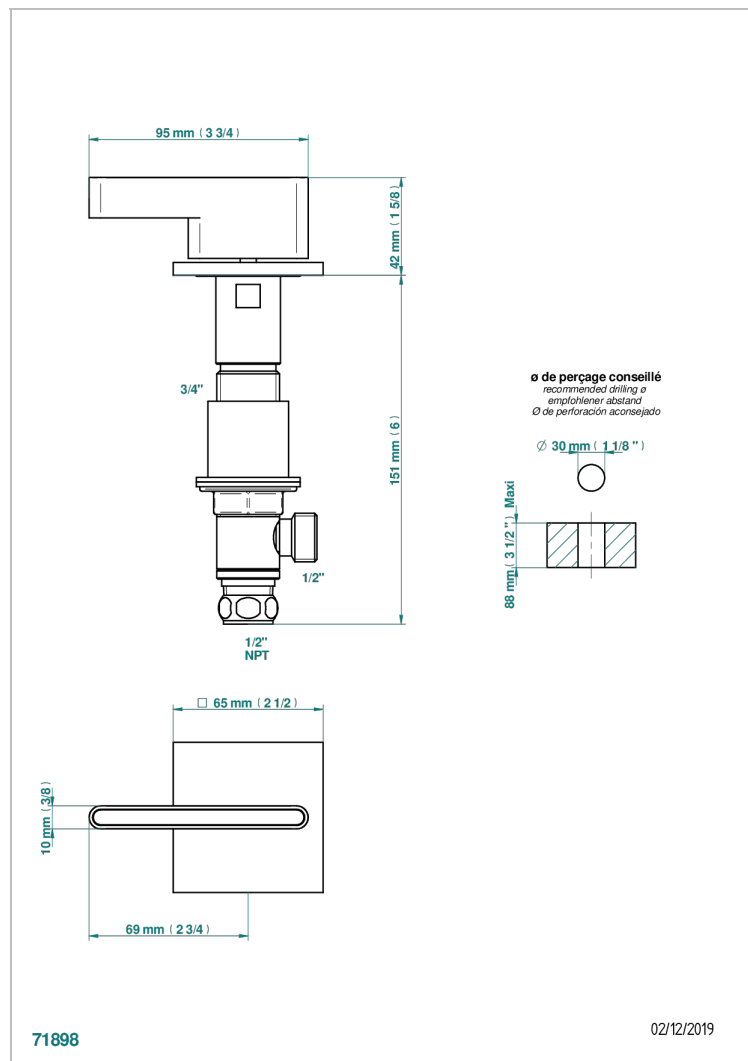

# ICON-X METAL INLAYS WITH LEVER HANDLES

U7K-35/HUS

1/2" deck valve with trim for lavatory - Hot

## CHARACTERISTIC

- Icon-x metal inlays with lever handles
- 1/2" deck valve with trim for lavatory - Hot