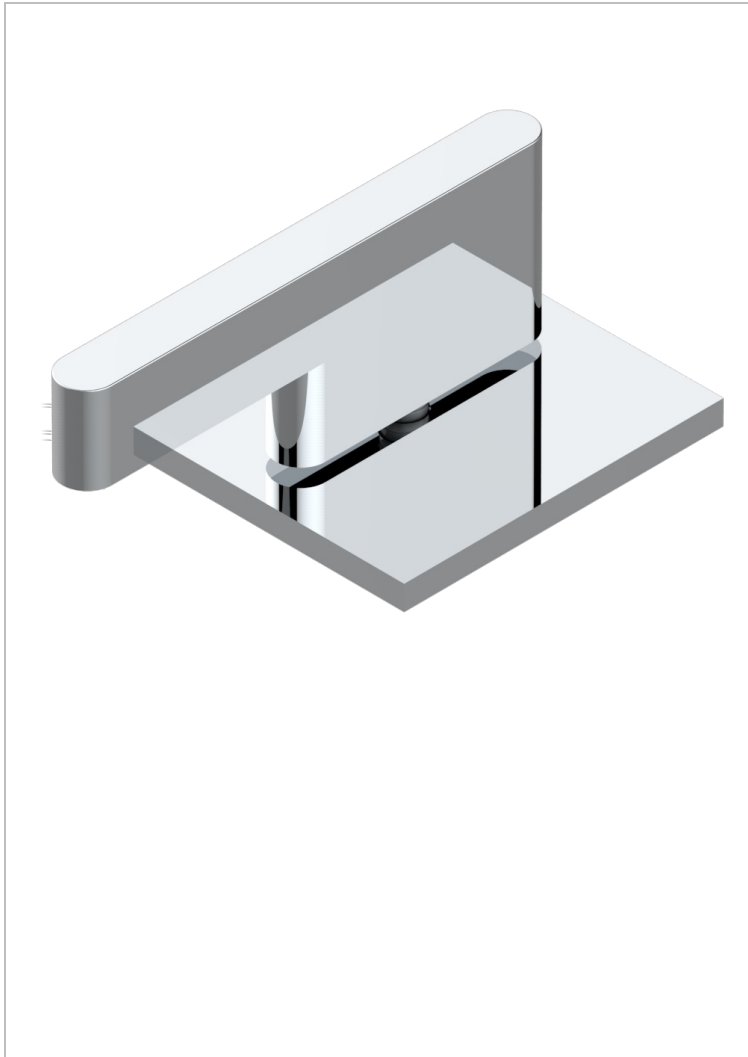

# ICON-X WITH LEVER HANDLES

U7H-35/HUS

1/2" deck valve with trim for lavatory - Hot

## CHARACTERISTIC

- Icon-x with lever handles
- 1/2" deck valve with trim for lavatory - Hot

## AVAILABLE FINITIONS

Black ceram - D30  
Blush PVD - H62  
Brass color PVD - H49  
Brown bronze color PVD - F33  
Chrome polished - A02  
Gold color PVD - H52

Gold mat - F07  
Gold polished - F01  
Graphite PVD - H64  
Matt Umber PVD - H67  
Matt blush PVD - H60  
Matt brass color PVD - H50