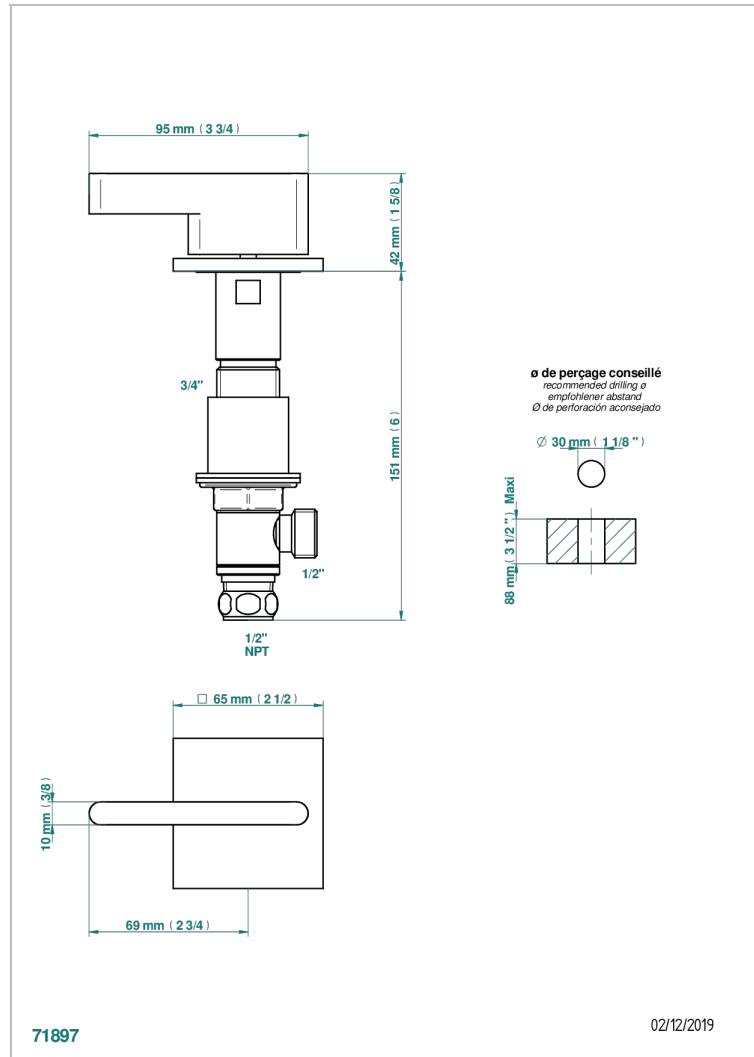

# ICON-X WITH LEVER HANDLES

U7H-35/HUS

1/2" deck valve with trim for lavatory - Hot

## CHARACTERISTIC

- Icon-x with lever handles
- 1/2" deck valve with trim for lavatory - Hot