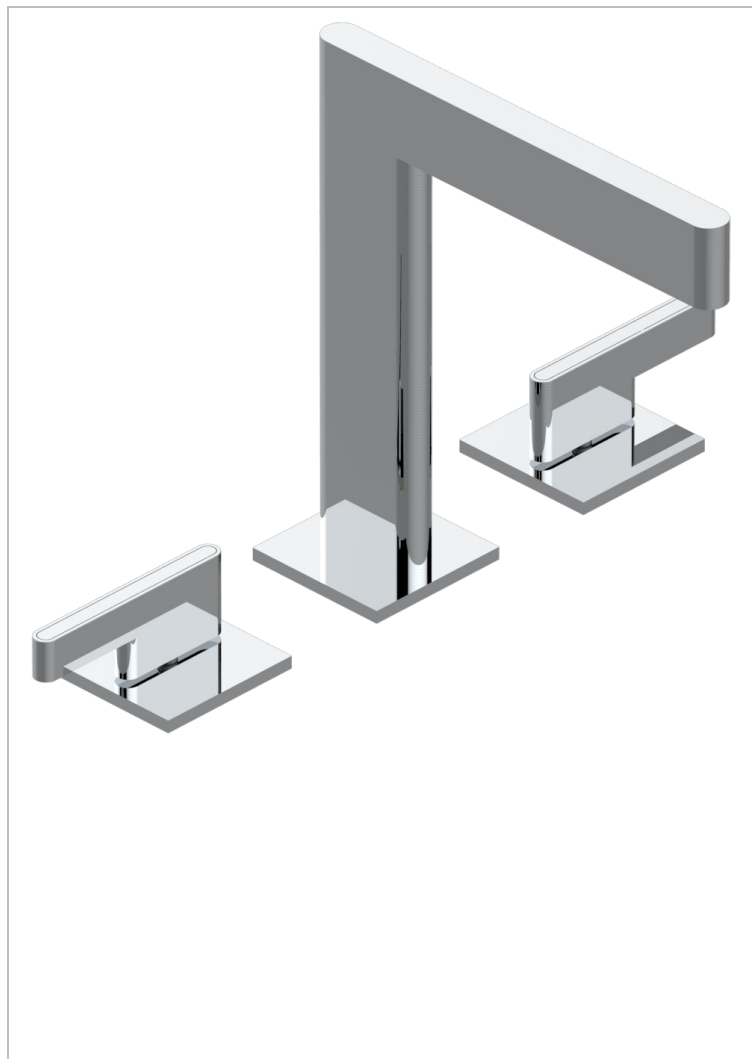

# ICON-X METAL INLAYS WITH LEVER

U7K-151

Rim mounted 3-hole basin mixer with waste

## CHARACTERISTIC

- ACS : 18ACCLY393
- NF : NF EN 200 - IA - Chrome