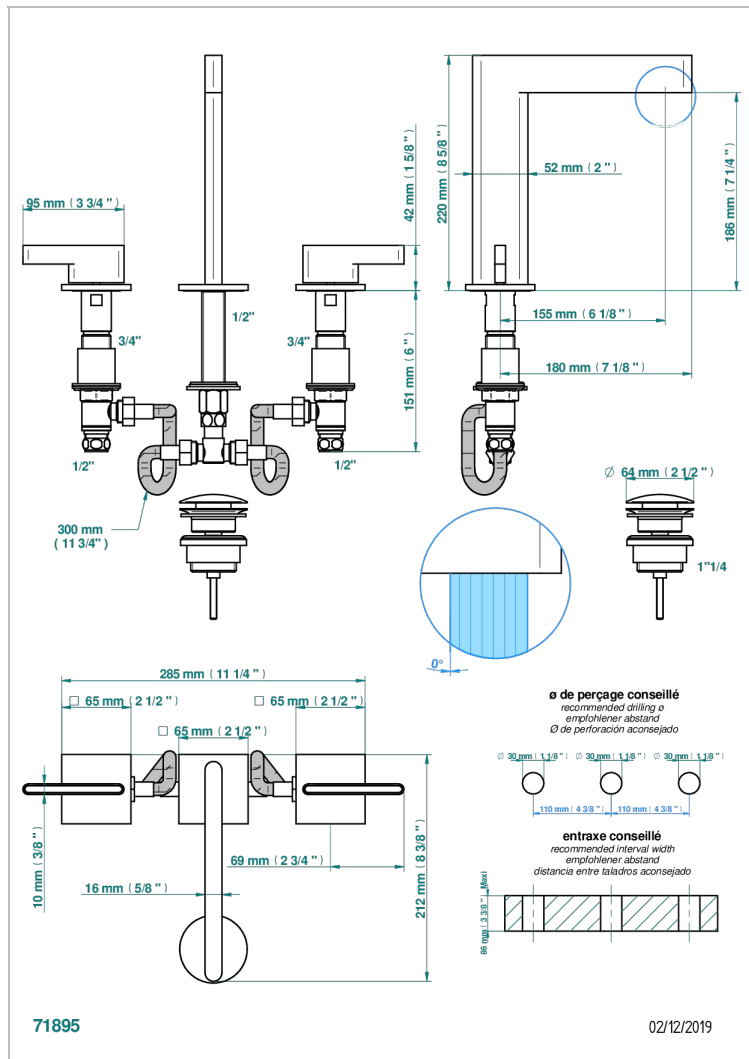

# ICON-X METAL INLAYS WITH LEVER

U7K-151

Rim mounted 3-hole basin mixer with waste

## CHARACTERISTIC

- ACS : 18ACCLY393
- NF : NF EN 200 - IA - Chrome