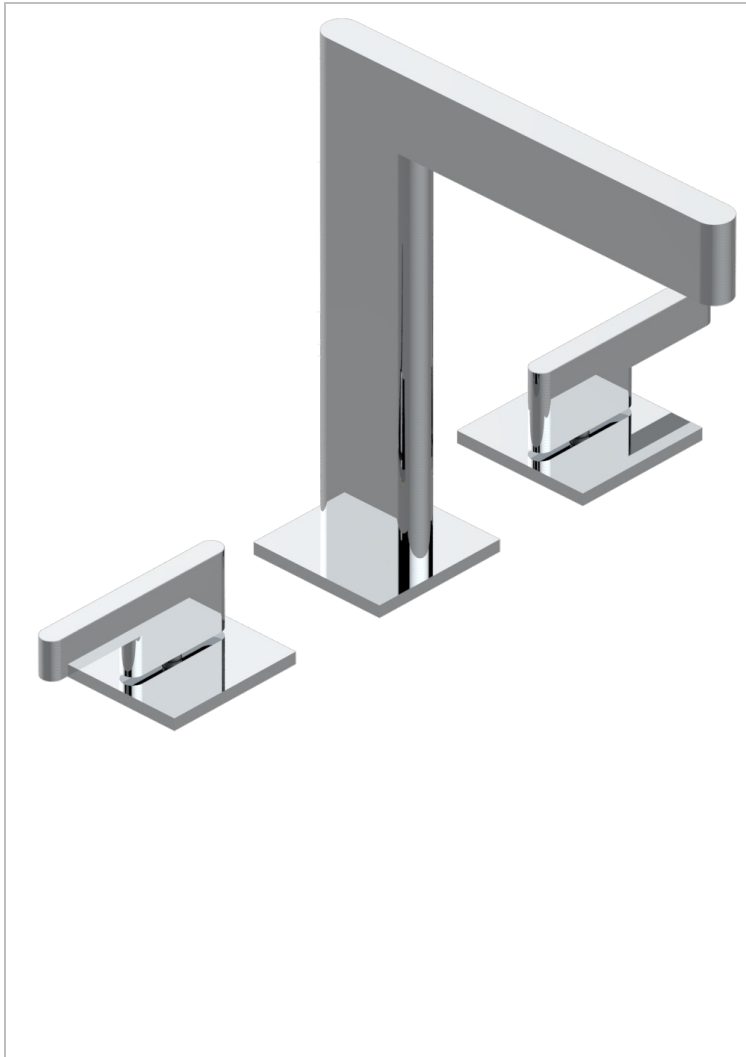

ICON-X WITH LEVER

U7H-151

Rim mounted 3-hole basin mixer with waste

CHARACTERISTIC

- ACS : 18ACCLY393
- NF : NF EN 200 - IA - Chrome

STANDARDS

AVAILABLE FINITIONS

Antique nickel - H28
Black ceram - D30
Blush PVD - H62
Brass color PVD - H49
Brown bronze color PVD - F33
Gold color PVD - H52