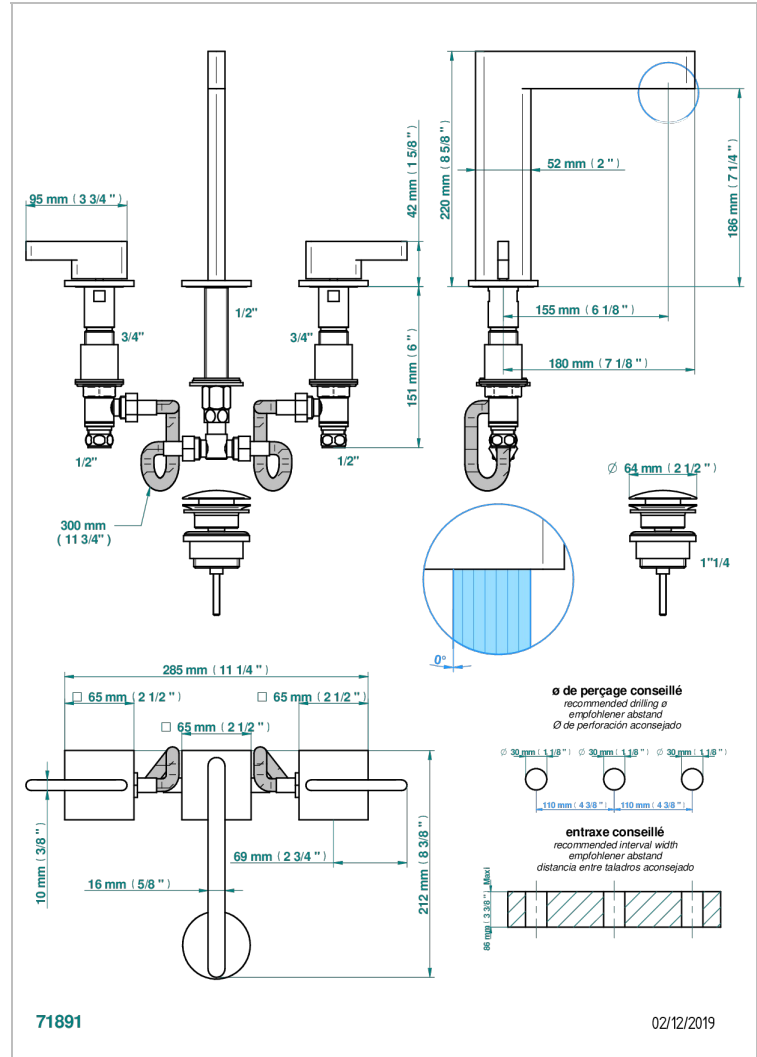

ICON-X WITH LEVER

U7H-151

Rim mounted 3-hole basin mixer with waste

CHARACTERISTIC

- ACS : 18ACCLY393
- NF : NF EN 200 - IA - Chrome

STANDARDS

AVAILABLE FINITIONS

Antique nickel - H28
Black ceram - D30
Blush PVD - H62
Brass color PVD - H49
Brown bronze color PVD - F33
Gold color PVD - H52