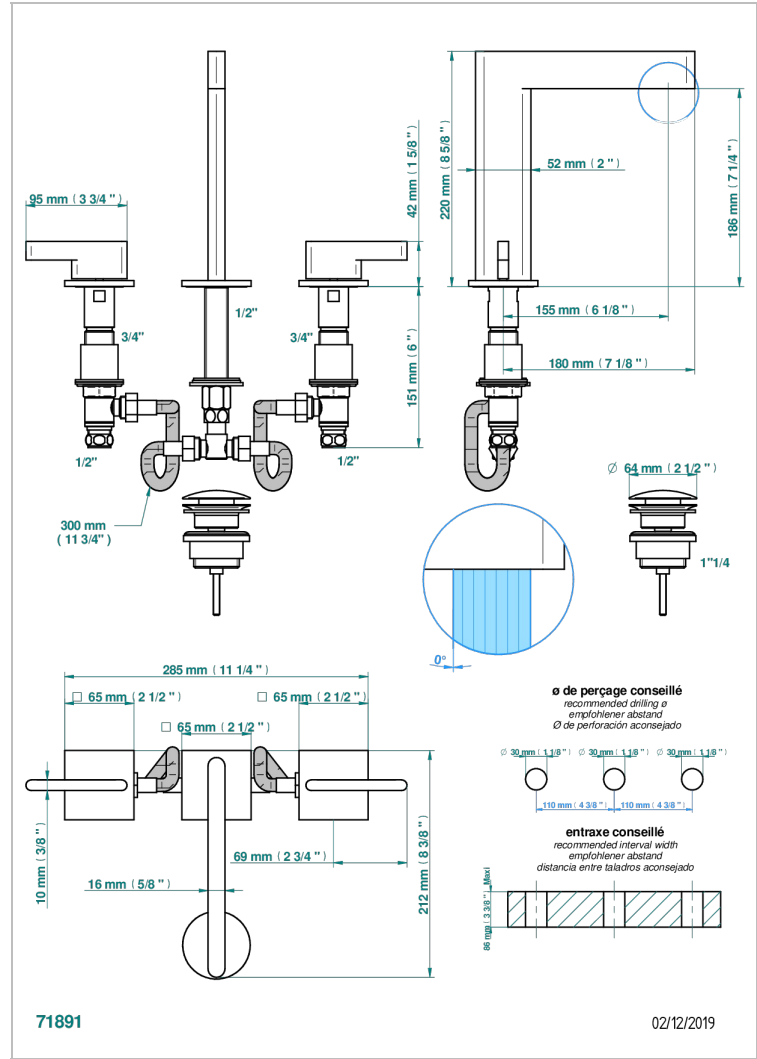

ICON-X WITH LEVER

U7H-151

Rim mounted 3-hole basin mixer with waste

CHARACTERISTIC

- ACS : 18ACCLY393
- NF : NF EN 200 - IA - Chrome

STANDARDS

AVAILABLE FINITIONS

Antique nickel - H28
Black ceram - D30
Blush PVD - H62
Brass color PVD - H49
Brown bronze color PVD - F33
Gold color PVD - H52