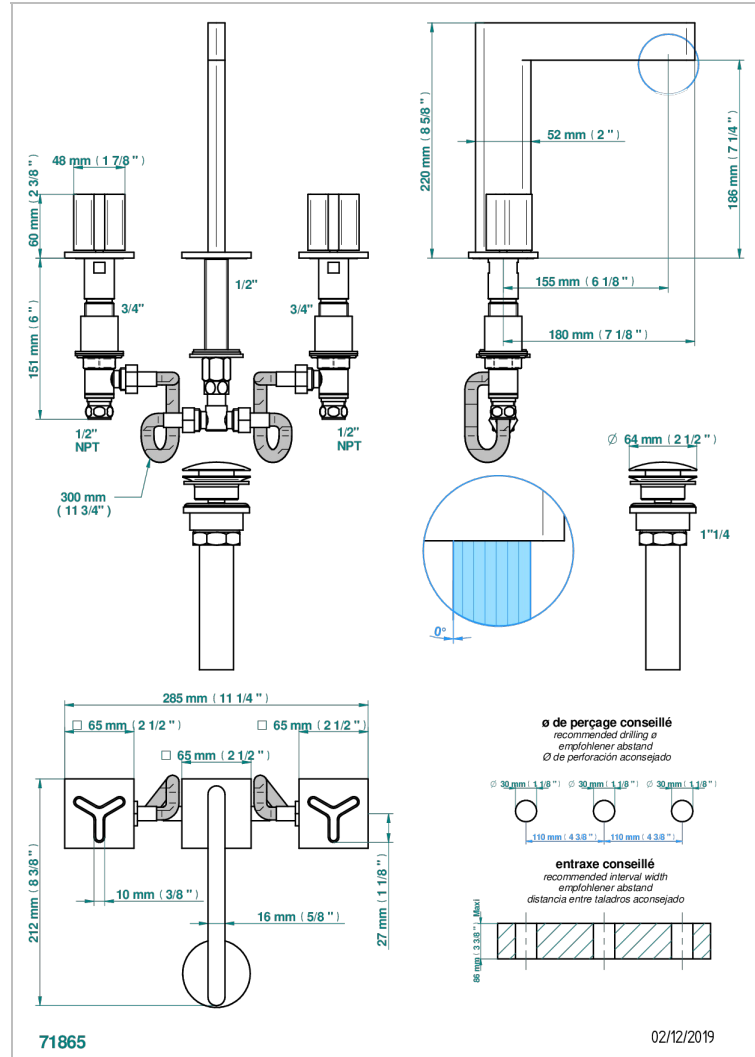

# ICON-X METAL INLAYS

U7J-151/US

Widespread lavatory set with drain

## CHARACTERISTIC

- Icon-x metal inlays
- Widespread lavatory set with drain