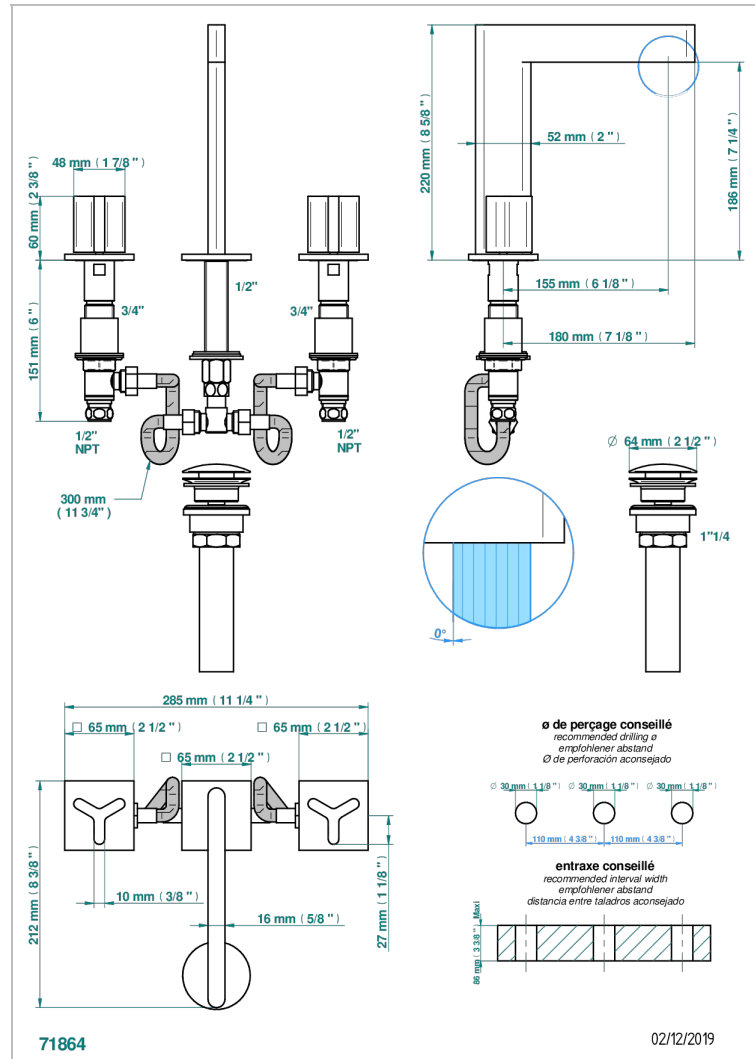

ICON-X

U7G-151/US

Widespread lavatory set with drain

CHARACTERISTIC

- Icon-x
- Widespread lavatory set with drain

AVAILABLE FINITIONS

Black ceram - D30
Blush PVD - H62
Brass color PVD - H49
Brown bronze color PVD - F33
Chrome polished - A02
Gold color PVD - H52

Nickel antique / Sovereign - H28
Nickel color PVD - H55
Nickel polished - B01
Soft gold - F30
Soft matt gold - F31
Umber PVD - H66