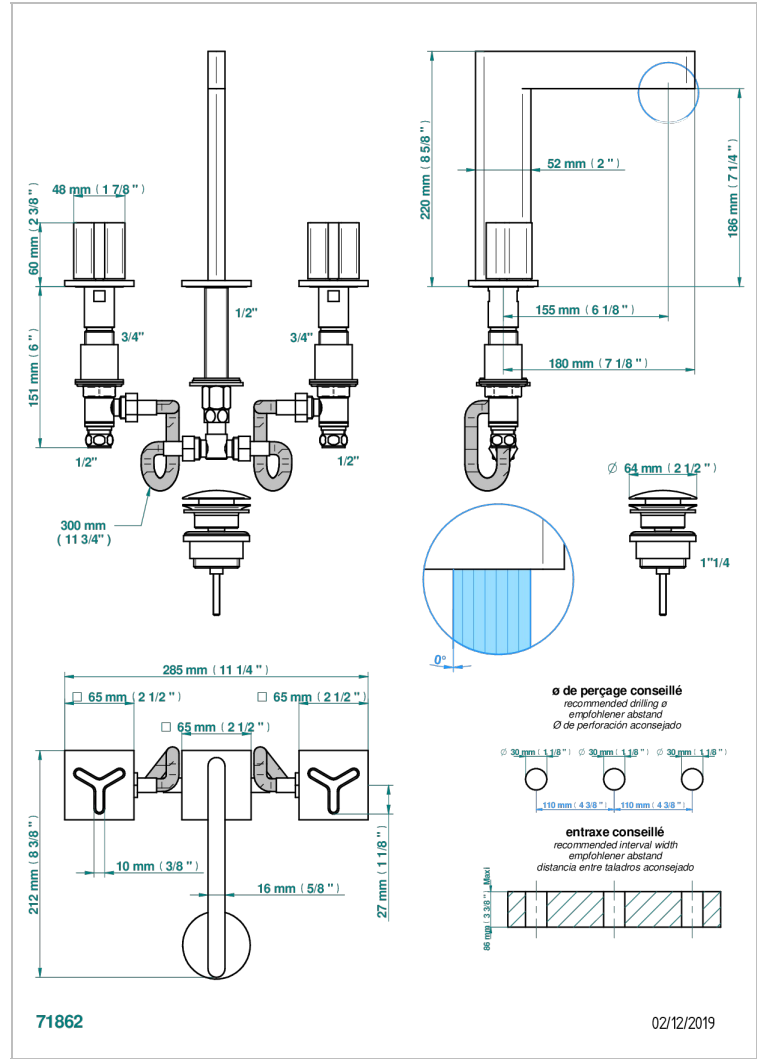

# ICON-X METAL INLAYS

U7J-151

Rim mounted 3-hole basin mixer with waste

## CHARACTERISTIC

- ACS : 18ACCLY393
- NF : NF EN 200 - IA - Chrome