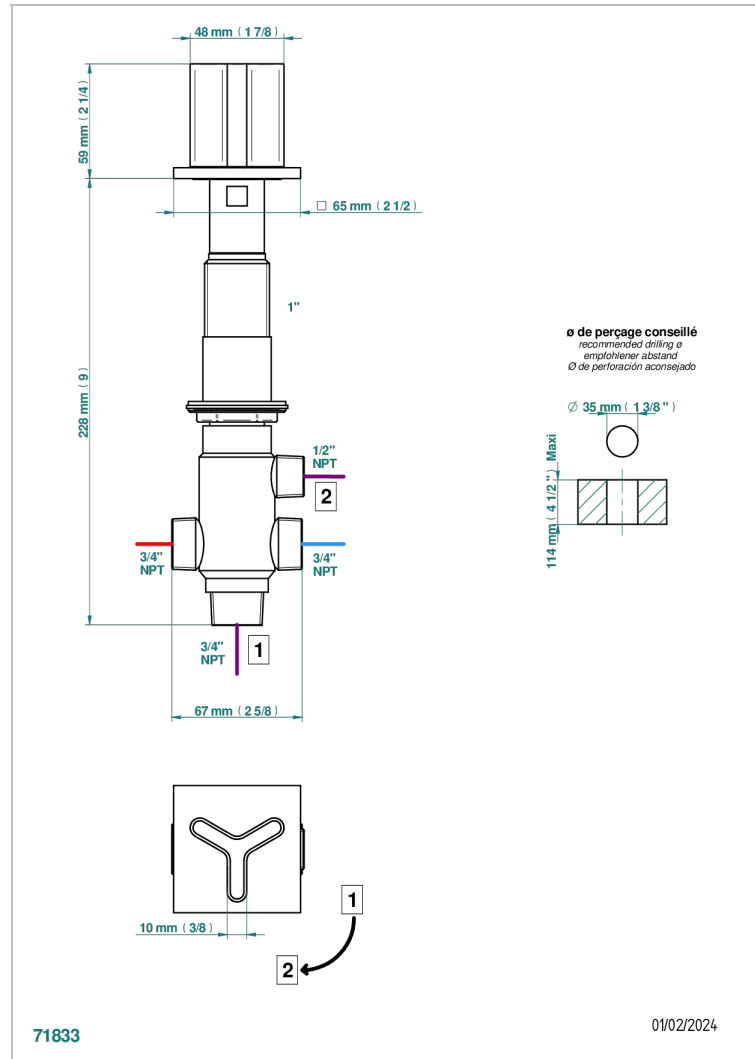

ICON-X METAL INLAYS

U7J-50/4/VG

Rim mounted 4 way diverter : 2 inlets and 2 outlets

CHARACTERISTIC

- Icon-x metal inlays
- Rim mounted 4 way diverter : 2 inlets and 2 outlets

AVAILABLE FINITIONS

Antique nickel - H28
Black ceram - D30
Blush PVD - H62
Brass color PVD - H49
Brown bronze color PVD - F33
Gold color PVD - H52