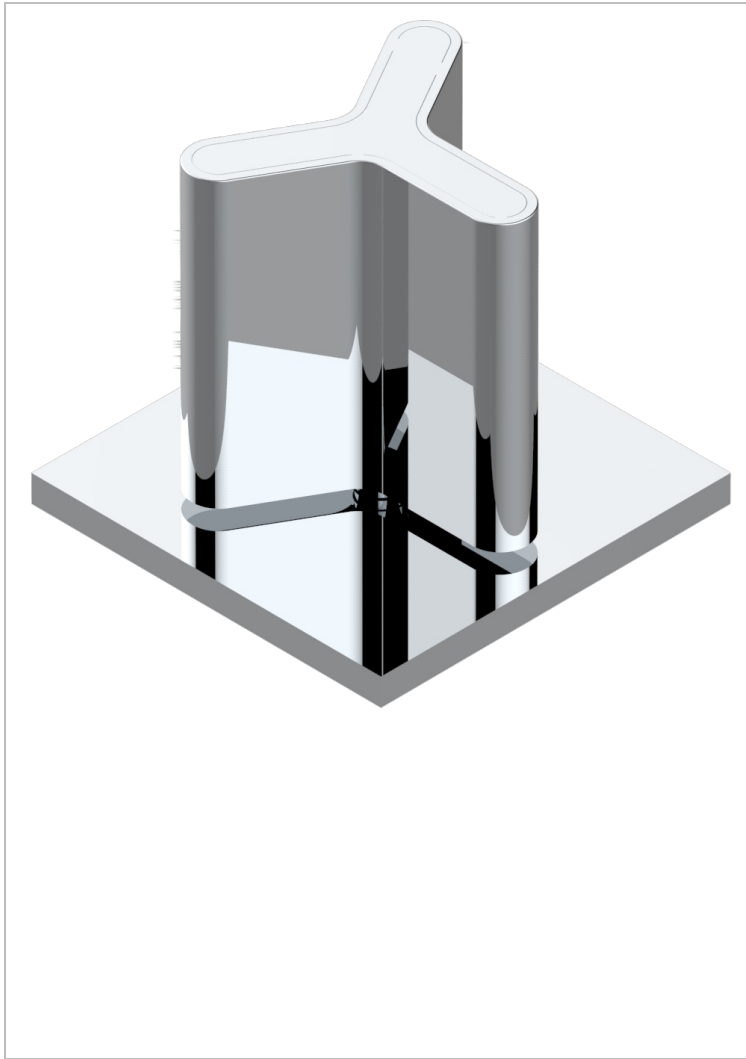

ICON-X METAL INLAYS

U7J-50/4/VG

Rim mounted 4 way diverter : 2 inlets and 2 outlets

CHARACTERISTIC

- Icon-x metal inlays
- Rim mounted 4 way diverter : 2 inlets and 2 outlets

AVAILABLE FINITIONS

Antique nickel - H28
Black ceram - D30
Blush PVD - H62
Brass color PVD - H49
Brown bronze color PVD - F33
Gold color PVD - H52

Graphite PVD - H64
Matt Umber PVD - H67
Matt blush PVD - H60
Matt brass color PVD - H50
Matt brown bronze color PVD - F34
Matt chrome - C02

Matt gold - F07
Matt gold color PVD - H53
Matt graphite PVD - H65
Matt nickel (color finish) - C01
Matt nickel color PVD - H56
Nickel color PVD - H55