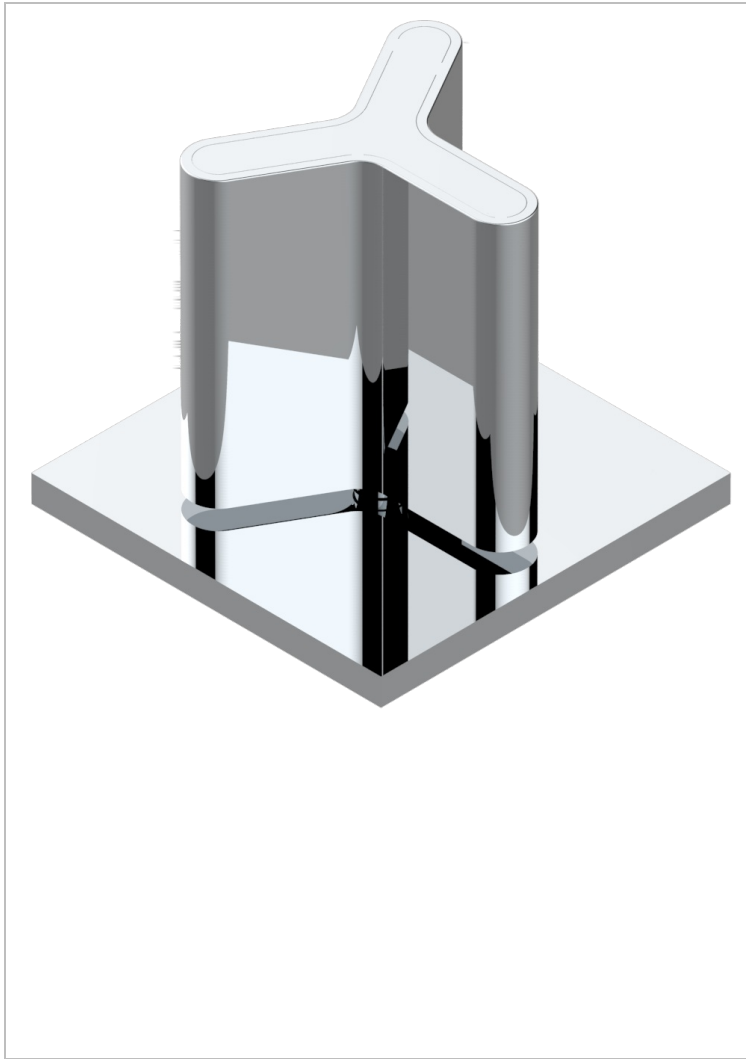

ICON-X METAL INLAYS

U7J-504VGUS

2-function deck diverter with trim

CHARACTERISTIC

- Icon-x metal inlays
- 2-function deck diverter with trim

AVAILABLE FINITIONS

Black ceram - D30
Blush PVD - H62
Brass color PVD - H49
Brown bronze color PVD - F33
Chrome polished - A02
Gold color PVD - H52

Nickel antique / Sovereign - H28
Nickel color PVD - H55
Nickel polished - B01
Polished chrome with gold inlay - GA1
Soft gold - F30
Soft matt gold - F31

Umber PVD - H66