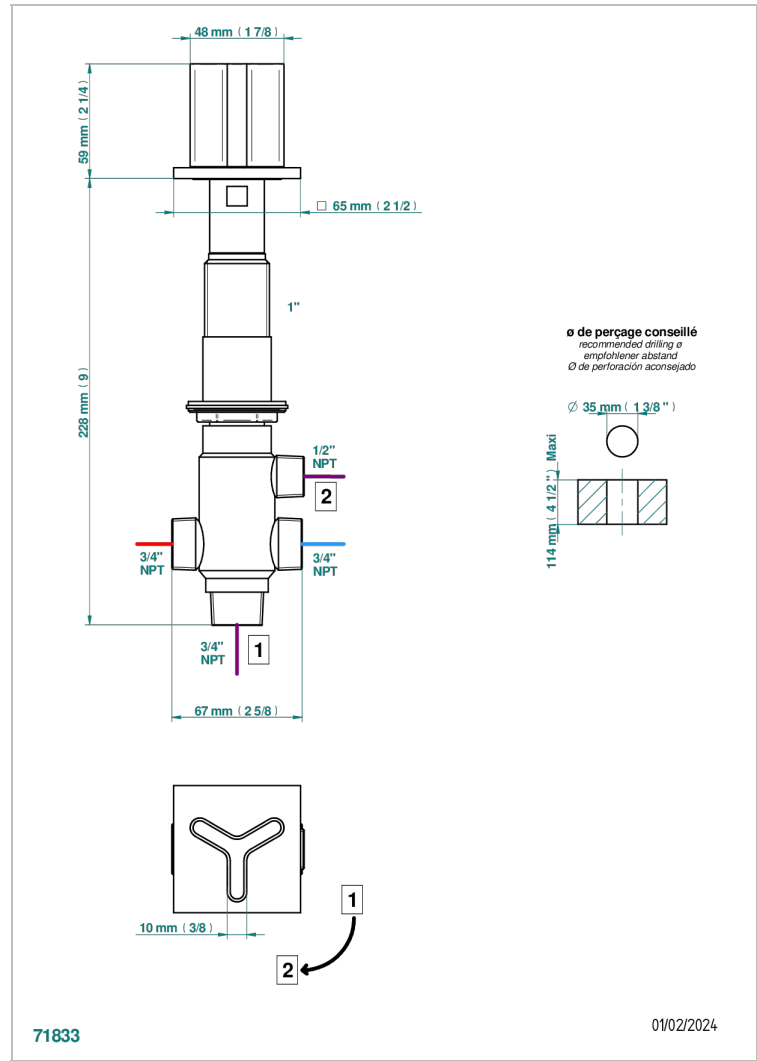

ICON-X METAL INLAYS

U7J-504VGUS

2-function deck diverter with trim

CHARACTERISTIC

- Icon-x metal inlays
- 2-function deck diverter with trim

AVAILABLE FINITIONS

Black ceram - D30
Blush PVD - H62
Brass color PVD - H49
Brown bronze color PVD - F33
Chrome polished - A02
Gold color PVD - H52

Nickel antique / Sovereign - H28
Nickel color PVD - H55
Nickel polished - B01
Polished chrome with gold inlay - GA1
Soft gold - F30
Soft matt gold - F31

Umber PVD - H66