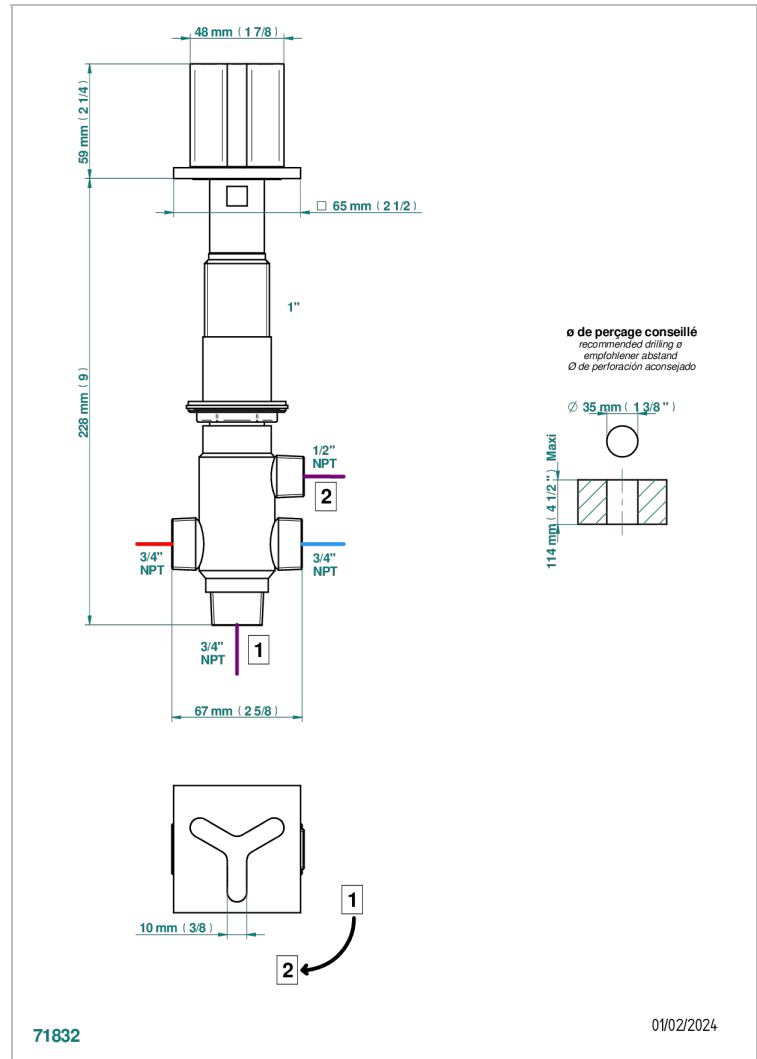

Rim mounted 4 way diverter : 2 inlets and 2 outlets

CHARACTERISTIC

- Icon-x
- Rim mounted 4 way diverter : 2 inlets and 2 outlets

AVAILABLE FINITIONS

Antique nickel - H28
 Black ceram - D30
 Blush PVD - H62
 Brass color PVD - H49
 Brown bronze color PVD - F33
 Gold color PVD - H52