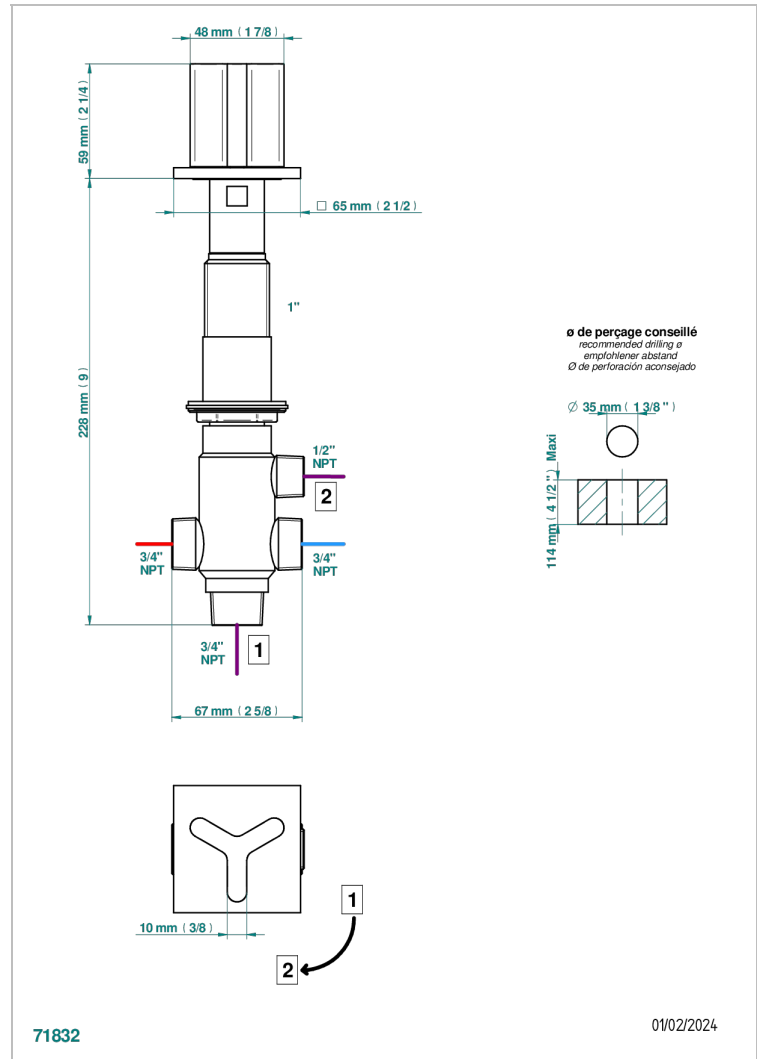

# ICON-X

U7G-504VGUS

2-function deck diverter with trim

## CHARACTERISTIC

- Icon-x
- 2-function deck diverter with trim