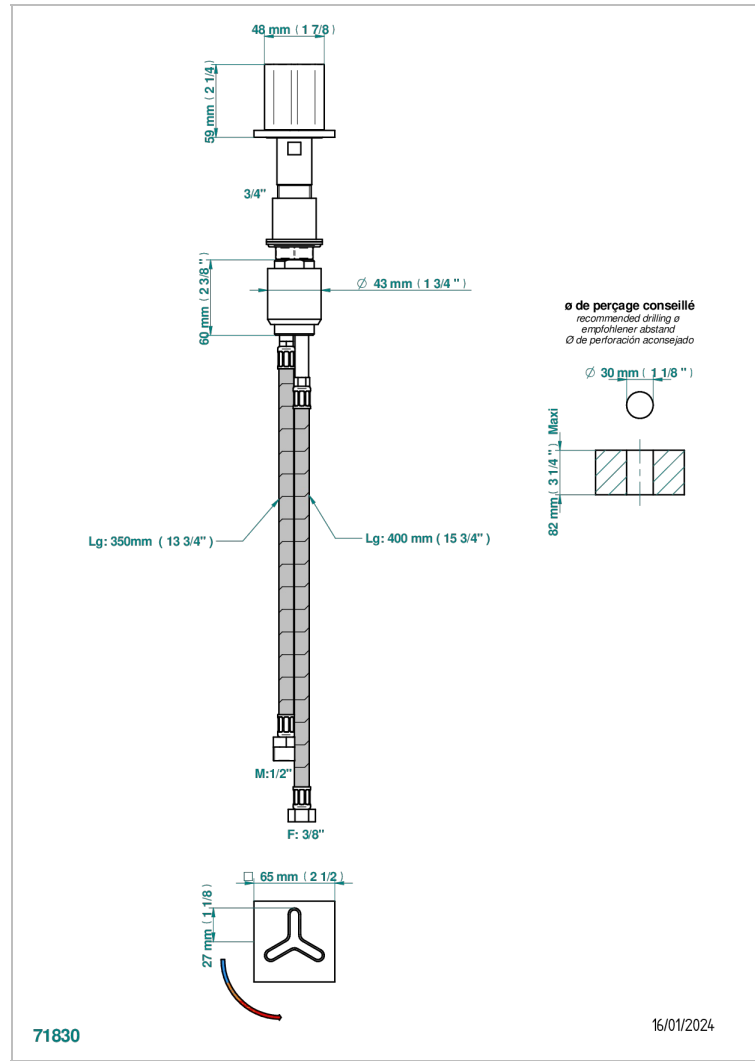

ICON-X METAL INLAYS

U7J-6532

Rim mounted ceramic mixer with progressive cartridge

CHARACTERISTIC

- ACS : 22ACCLY009

STANDARDS

AVAILABLE FINITIONS

Black ceram - D30
Blush PVD - H62
Brass color PVD - H49
Brown bronze color PVD - F33
Chrome polished - A02
Gold color PVD - H52

Nickel antique / Sovereign - H28
Nickel color PVD - H55
Nickel polished - B01
Polished chrome with gold inlay - GA1
Soft gold - F30
Soft matt gold - F31

Umber PVD - H66