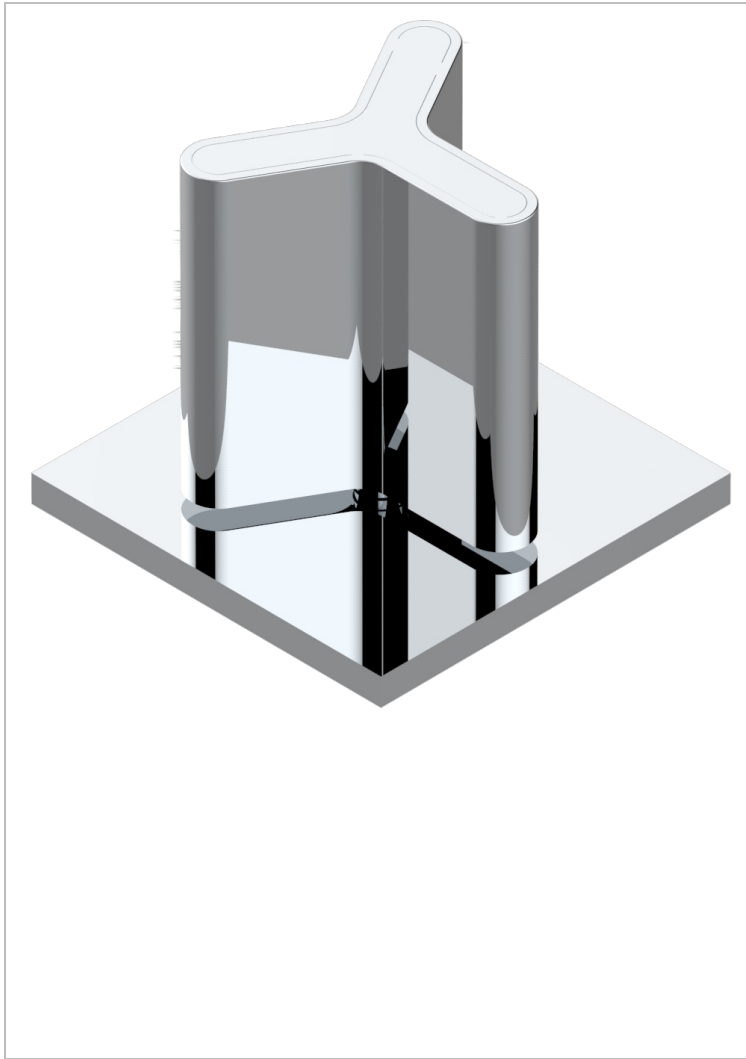

ICON-X METAL INLAYS

U7J-6532

Rim mounted ceramic mixer with progressive cartridge

CHARACTERISTIC

- ACS : 22ACCLY009

STANDARDS

AVAILABLE FINITIONS

Black ceram - D30
Blush PVD - H62
Brass color PVD - H49
Brown bronze color PVD - F33
Chrome polished - A02
Gold color PVD - H52

Nickel antique / Sovereign - H28
Nickel color PVD - H55
Nickel polished - B01
Polished chrome with gold inlay - GA1
Soft gold - F30
Soft matt gold - F31

Umber PVD - H66