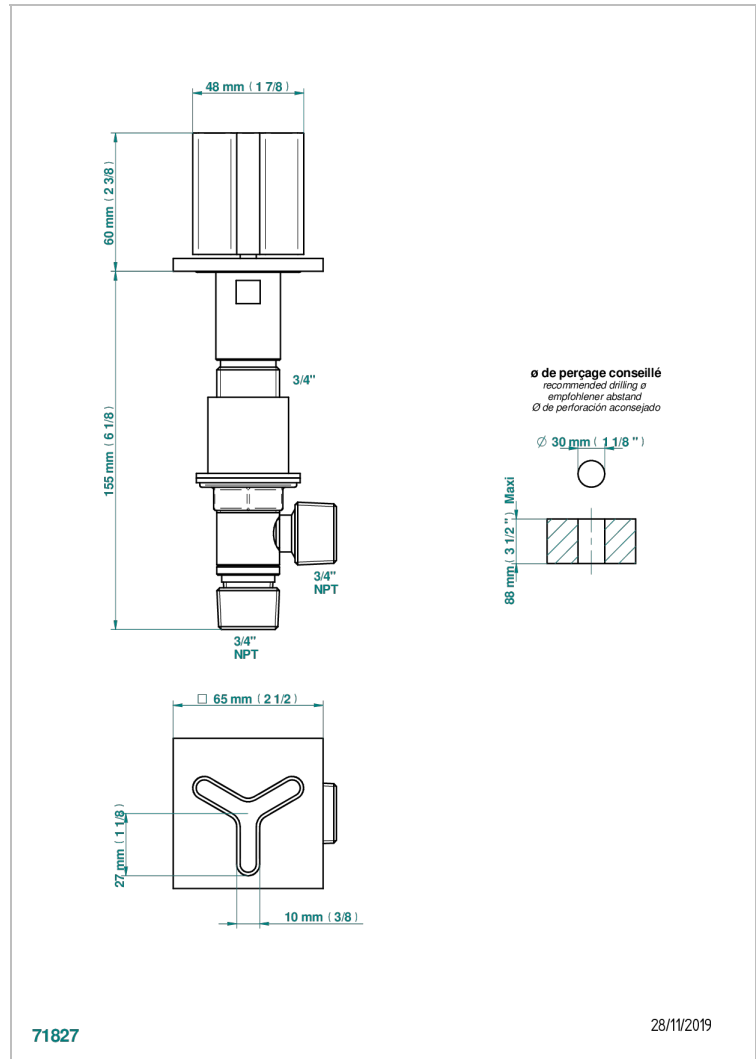

ICON-X METAL INLAYS

U7J-36

Rim mounted 3/4" valve

CHARACTERISTIC

- Icon-x metal inlays
- Rim mounted 3/4" valve

AVAILABLE FINITIONS

Antique nickel - H28
Black ceram - D30
Blush PVD - H62
Brass color PVD - H49
Brown bronze color PVD - F33
Gold color PVD - H52